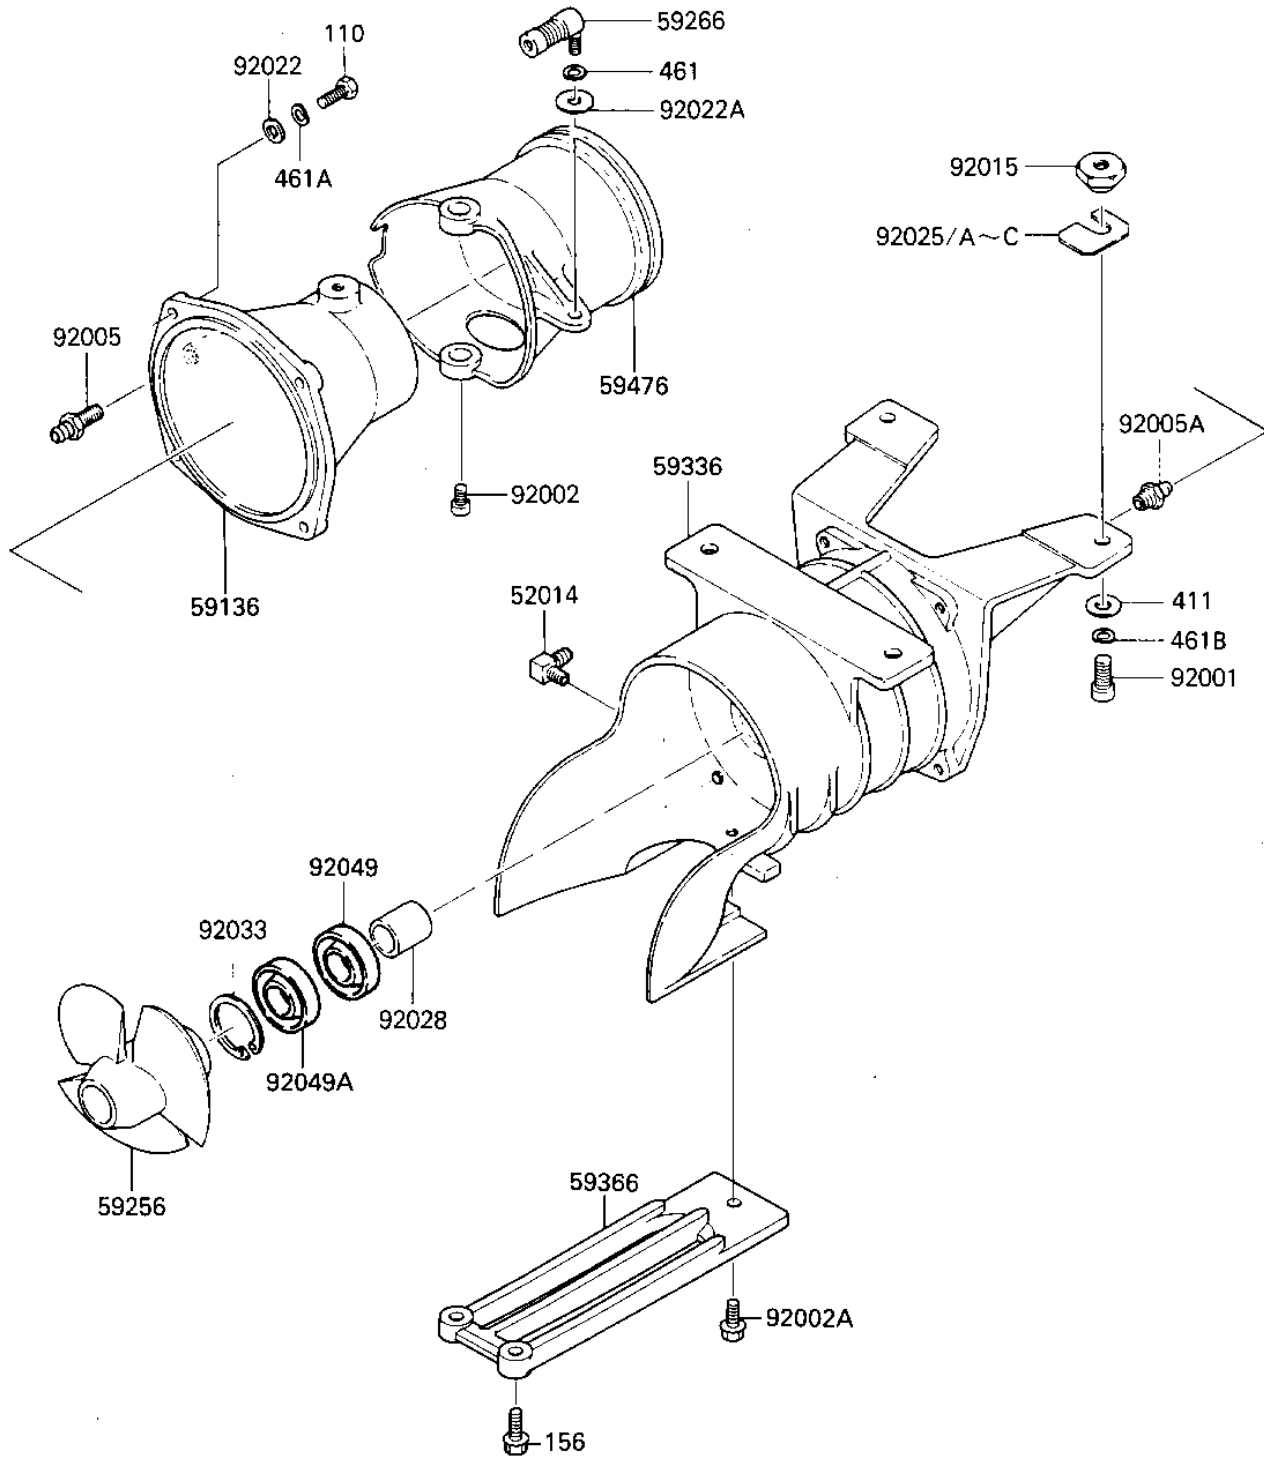

1987 JS300 PARTS DIAGRAM

JET PUMP

E3191-0001

1987 JS300 PARTS LIST

JET PUMP

ITEM NAME	PART NUMBER	QUANTITY
ELBOW-WATER HOSE (Ref # 52014)	52014-3002	1
NOZZLE,PUMP (Ref # 59136)	59136-3001	1
IMPELLER (Ref # 59256)	59256-504	1
JOINT-BALL (Ref # 59266)	59266-3707	1
CASE-PUMP (Ref # 59336)	59336-3701	1
GRATE (Ref # 59366)	59366-3001	1
NOZZLE-STRG (Ref # 59476)	59476-3702	1
BOLT-SOCKET (Ref # 92001)	120R1025	4
BOLT,SOCKET,6X11 (Ref # 92002)	92001-3701	2
BOLT,6X16 (Ref # 92002A)	92002-3728	1
JOINT,HOSE (Ref # 92005)	92005-3001	1
NIPPLE,GREASE (Ref # 92005A)	92005-501	1
NUT,10M/M (Ref # 92015)	92015-3005	4
WASHER (Ref # 92022)	92022-562	4
WASHER (Ref # 92022A)	92022-567	1
SHIM,T=0.3 (Ref # 92025)	92025-3701	AR
SHIM.T=0.5 (Ref # 92025A)	92025-3702	AR
SHIM,T=1.0 (Ref # 92025B)	92025-3703	AR
SHIM,T=1.5MM (Ref # 92025C)	92025-3704	AR
BUSH (Ref # 92028)	92028-503	1
RING,SNAP (Ref # 92033)	92036-502	1
SEAL,OIL SCY20368 (Ref # 92049)	92050-502	1
SEAL,OIL SC20367 (Ref # 92049A)	92050-503	1
BOLT,8X25 (Ref # 110)	110R0825	4
BOLT-WP,6X25 (Ref # 156)	156R0625	2
WASHER (Ref # 411)	411S1000	4
WASHER-SPRING,6MM (Ref # 461)	461S0600	1
WASHER SPRING 8MM (Ref # 461A)	461S0800	4
WASHER-SPRING,10MM (Ref # 461B)	461S1000	4