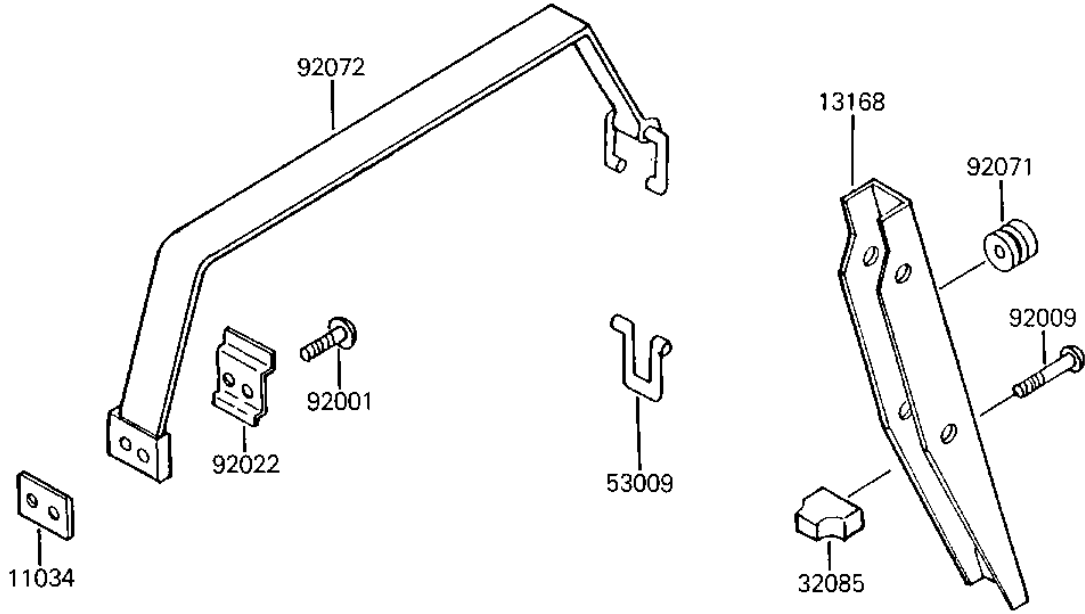

1987 JS300 PARTS DIAGRAM

ENGINE HOOD

F3142-0001

1987 JS300 PARTS LIST

ENGINE HOOD

ITEM NAME	PART NUMBER	QUANTITY
PLATE-ENG. CVR. STRAP (Ref # 11034)	59086-501	1
LEVER (Ref # 13168)	13168-3701	1
DETENT-HOOD LEVER (Ref # 32085)	59346-503	1
HINGE-HOOD LEVER (Ref # 53009)	53009-503	1
HOOD-COMP-ENGINE,JET (Ref # 59456)	59456-3719-8C	1
BOLT,6X30 (Ref # 92001)	92001-3022	2
SCREW 0.16X0.5 (Ref # 92009)	92011-562	1
WASHER,BAND (Ref # 92022)	92022-509	1
GROMMET (Ref # 92071)	92071-056	1
BAND,HOOD (Ref # 92072)	92072-3746	1