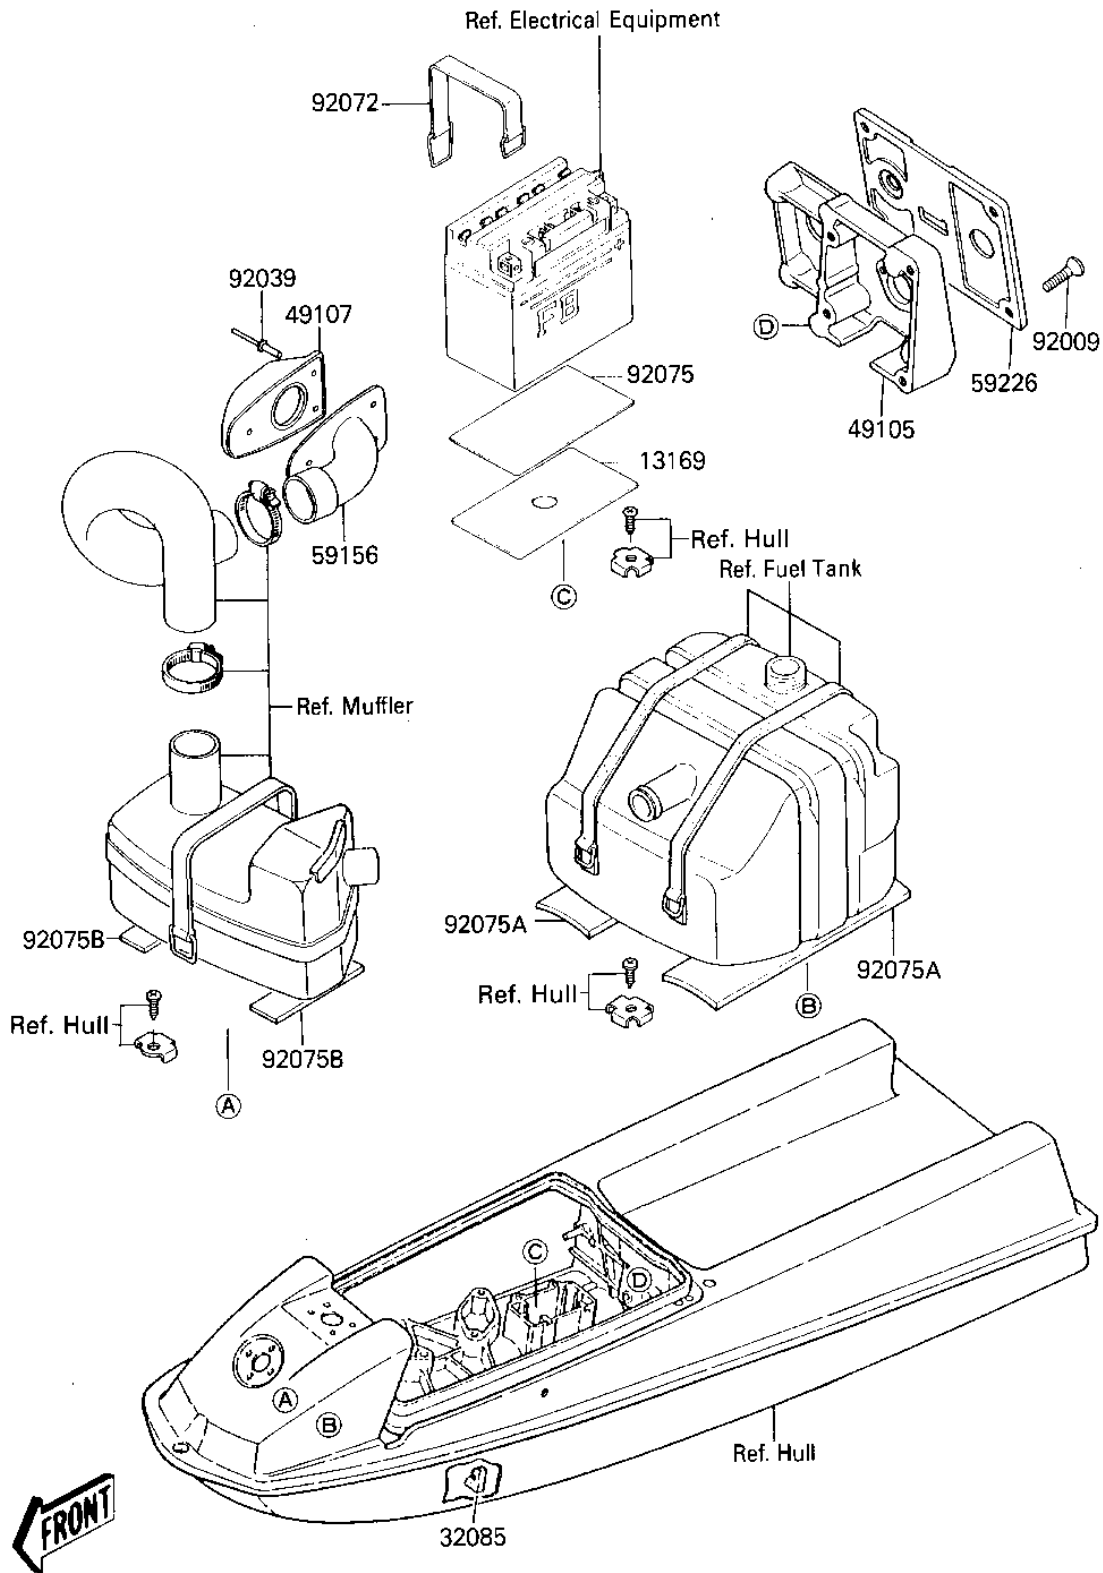

1987 JS300 PARTS DIAGRAM

HULL FITTING

F3143-0001

1987 JS300 PARTS LIST

HULL FITTING

ITEM NAME	PART NUMBER	QUANTITY
PLATE-BATTERY (Ref # 13169)	13169-3014	1
DETENT,STEERING CABLE (Ref # 32085)	59346-504	3
BRACKET-TAP (Ref # 49105)	49105-3703	1
COVER-EXHAUST PIPE (Ref # 49107)	49107-3701	1
PIPE-TAIL (Ref # 59156)	59156-3702	1
PANEL-CONTROL (Ref # 59226)	59226-3702	1
SCREW,CNTSNK HEAD8X22 (Ref # 92009)	92009-3004	4
RIVET (Ref # 92039)	92039-3002	3
BAND,BATTERY (Ref # 92072)	92072-3749	2
CUSHION,BATTERY (Ref # 92075)	92075-509	1
DAMPER,6.0TX90X300 (Ref # 92075A)	92075-521	2
DAMPER,3.0TX90X200 (Ref # 92075B)	92075-522	2