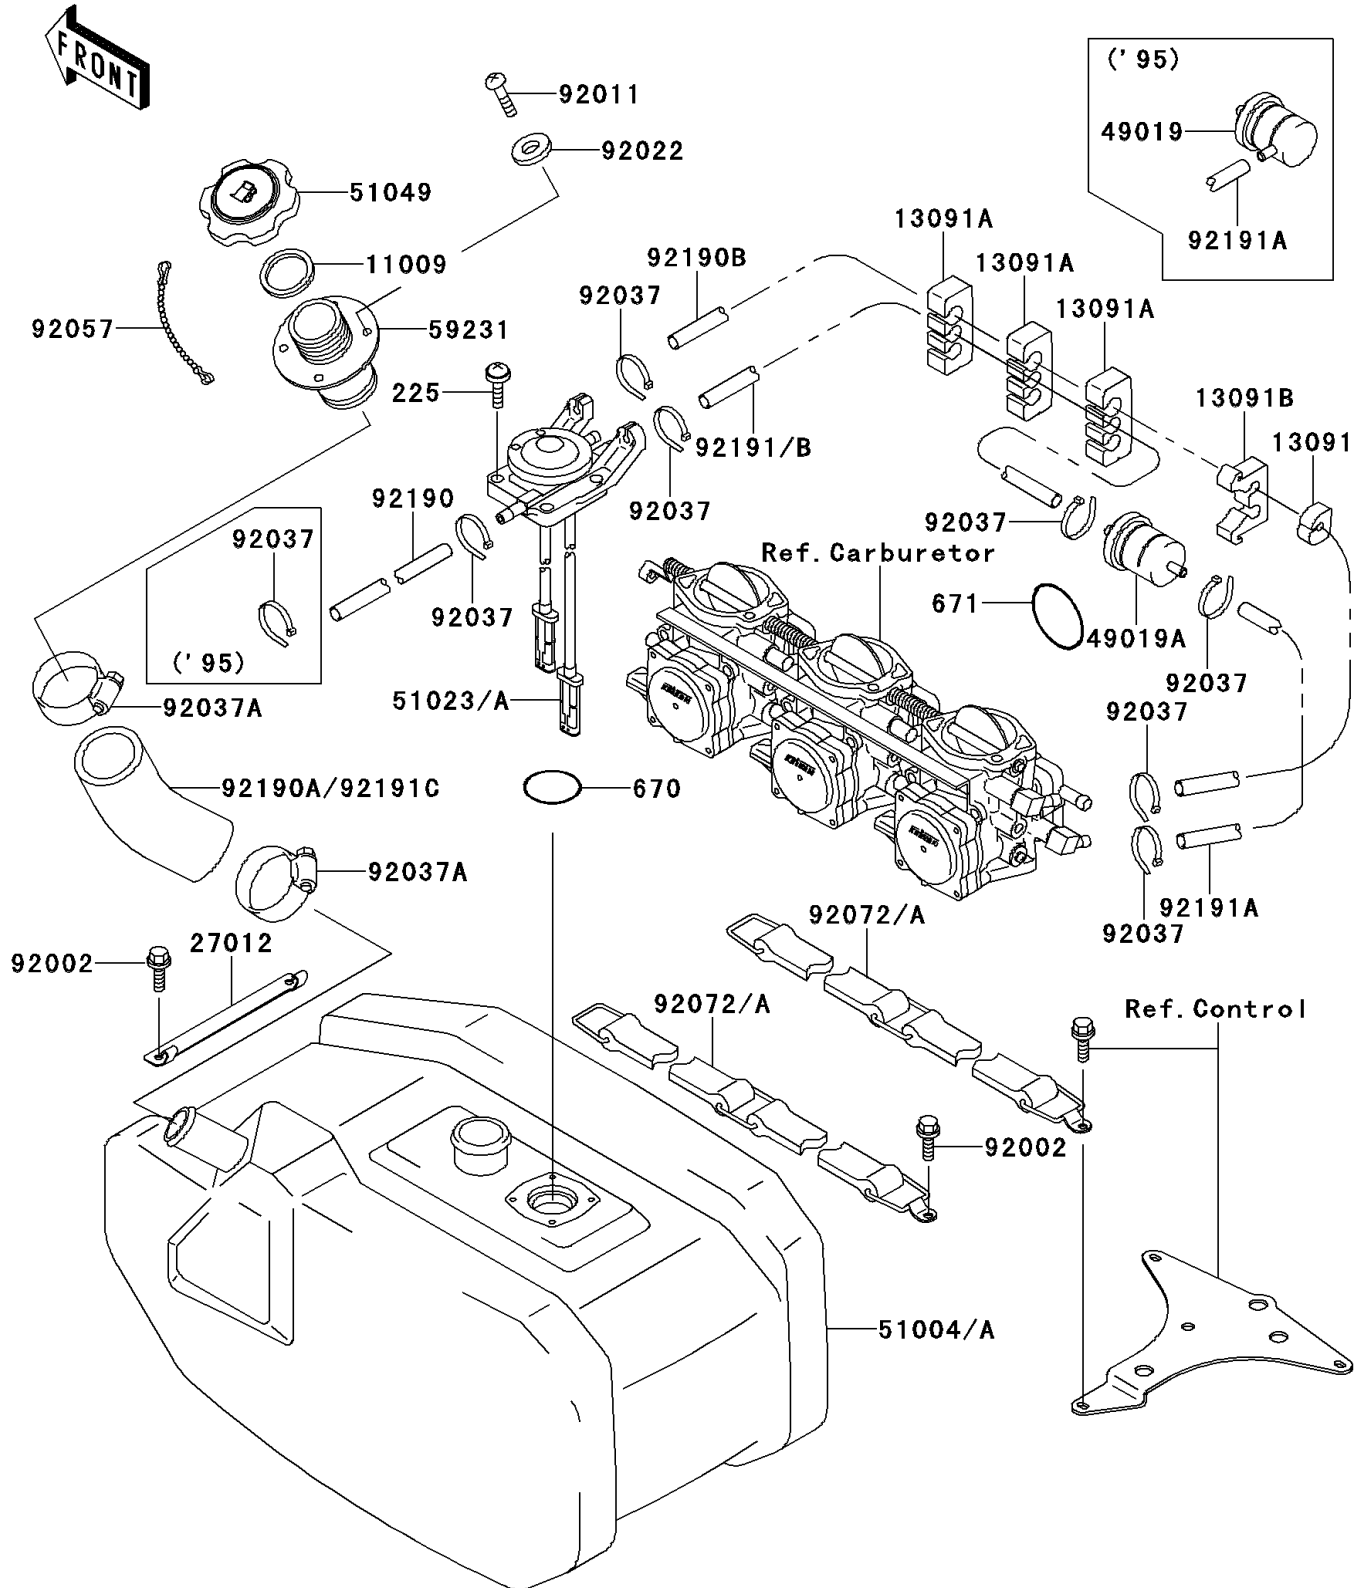

# 1997 900 ZXi PARTS DIAGRAM

Fuel Tank

F3173

# 1997 900 ZXi PARTS LIST

## Fuel Tank

ITEM NAME	PART NUMBER	QUANTITY
SCREW-PAN-WSP-CROS,5X20 (Ref # 225)	225R0520	4
O RING,36MM (Ref # 670)	670B3036	1
O RING,65MM (Ref # 671)	671B2565	1
GASKET,TANK CAP (Ref # 11009)	11009-3020	1
HOLDER (Ref # 13091)	13091-3712	1
HOLDER,TUBE (Ref # 13091A)	13091-3758	3
HOLDER,FILTER (Ref # 13091B)	13091-3795	1
HOOK,BOW EYE (Ref # 27012)	27012-3766	1
FILTER-FUEL (Ref # 49019A)	49019-3712	1
TANK-FUEL (Ref # 51004A)	51004-3723	1
TAP-ASSY,FUEL (Ref # 51023A)	51023-3724	1
CAP-TANK,FUEL (Ref # 51049)	51049-3719	1
FILLER,FUEL TANK (Ref # 59231)	59231-3001	1
BOLT,6X16 (Ref # 92002)	92002-3728	3
SCREW (Ref # 92011)	92011-562	4
WASHER (Ref # 92022)	92022-563	4
CLAMP (Ref # 92037)	92037-1173	7
CLAMP (Ref # 92037A)	92037-3009	2
CHAIN,COVER,L=100 (Ref # 92057)	92057-3704	1
BAND,FUEL TANK (Ref # 92072A)	92072-3797	2
TUBE,5.8X10.8X860 (Ref # 92190)	92190-3853	1
TUBE,"RETURN" (Ref # 92190B)	92190-3988	1
TUBE,"ON",5.8X10.8X270 (Ref # 92191)	92191-3708	1
TUBE,"ON",5.8X10.8X940 (Ref # 92191A)	92191-3715	1
TUBE,FUEL TANK-FILLER (Ref # 92191C)	92191-3755	1