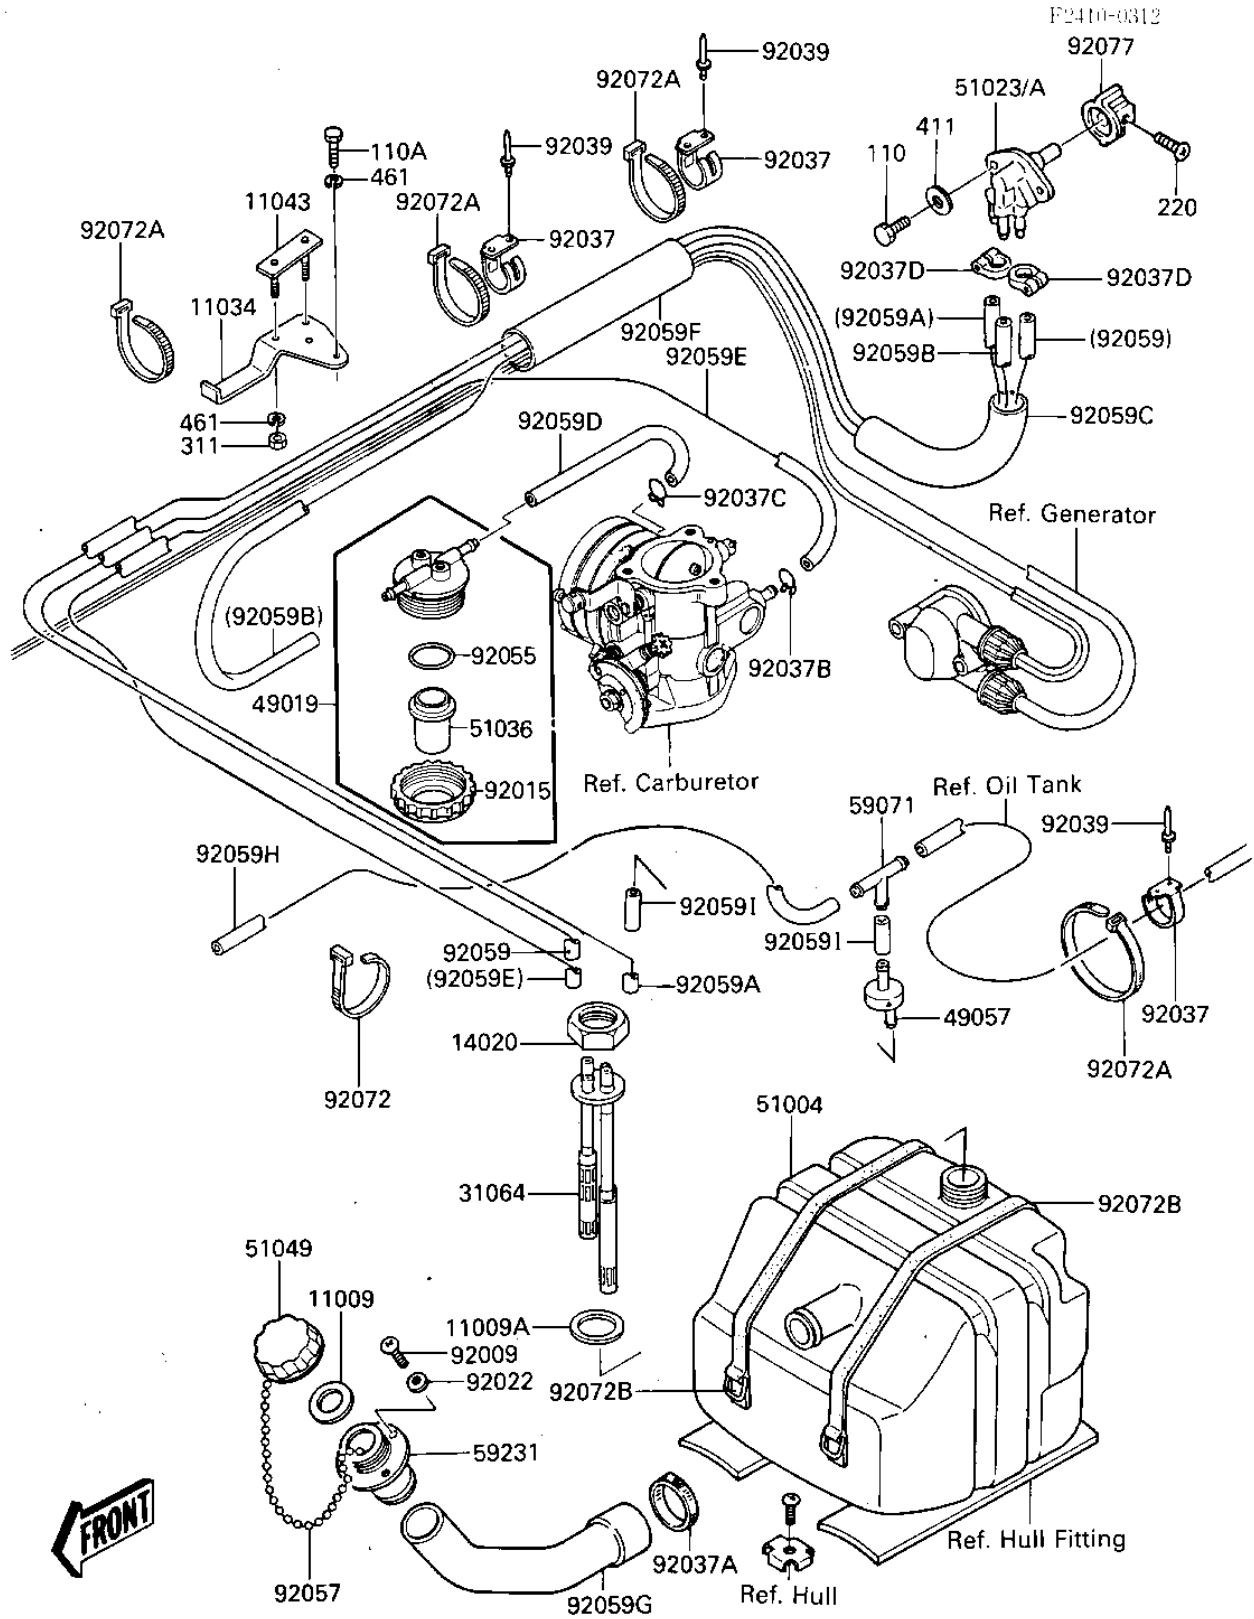

1987 JS300 PARTS DIAGRAM

FUEL TANK

1987 JS300 PARTS LIST

FUEL TANK

ITEM NAME	PART NUMBER	QUANTITY
GASKET,FUEL TANK CAP (Ref # 11009)	11009-3020	1
GASKET (Ref # 11009A)	92065-504	1
BRACKET,FUEL FILTER (Ref # 11034)	11047-3743	1
BRACKET (Ref # 11043)	11034-3701	1
RETAINER (Ref # 14020)	23072-501	1
PIPE-COMP,FUEL (Ref # 31064)	31064-3703	1
FILTER-FUEL (Ref # 49019)	49019-3704	1
VALVE,RELIEF (Ref # 49057)	49057-3001	1
TANK-FUEL (Ref # 51004)	51004-3702	1
TAP-ASSY,FUEL (Ref # 51023)	51023-3705	1
CUP,FUEL FILTER (Ref # 51036)	51036-3701	1
CAP,FUEL TANK (Ref # 51049)	51049-3001	1
JOINT (Ref # 59071)	59071-3705	1
FILLER,FUEL TANK (Ref # 59231)	59231-3001	1
SCREW 0.16X0.5 (Ref # 92009)	92011-562	4
NUT-RING,60MM (Ref # 92015)	92015-3013	1
WASHER (Ref # 92022)	92022-563	4
CLAMP,TUBE (Ref # 92037)	92037-3005	3
HOSE CLAMP (Ref # 92037A)	92037-3009	1
CLAMP,SPARK PLUG CAP (Ref # 92037B)	92037-1173	1
CLAMP,SPARK PLUG CAP (Ref # 92037C)	92037-1173	1
CLAMP (Ref # 92037D)	92037-551	3
RIVET (Ref # 92039)	92039-3702	6
"O" RING,FILTER BASE (Ref # 92055)	92055-3006	1
CHAIN,COVER (Ref # 92057)	92057-3704	1
TUBE,6X1300 (Ref # 92059)	92059-552	1
TUBE,6X1300,RESERVE (Ref # 92059A)	92059-553	1
TUBE,6X10X960 (Ref # 92059B)	92059-3007	1
TUBE,GUARD (Ref # 92059C)	92059-3008	1

1987 JS300 PARTS LIST

FUEL TANK

ITEM NAME	PART NUMBER	QUANTITY
TUBE,6X10X200 (Ref # 92059D)	92059-3011	1
TUBE,6X10X760 (Ref # 92059E)	92059-3012	1
TUBE,VINYL,22X350 (Ref # 92059F)	92059-3018	1
HOSE,FUEL INLET,307.5 (Ref # 92059G)	92059-3020	1
TUBE,FUEL,6X10X940 (Ref # 92059H)	92059-3025	1
TUBE,FUEL,5.8X12.2X55 (Ref # 92059I)	92059-3026	2
BAND,SHORT (Ref # 92072)	92072-030	1
BAND,MIDDLE (Ref # 92072A)	92072-031	4
BAND,FUEL TANK (Ref # 92072B)	92072-521	2
KNOB,COCK (Ref # 92077)	92077-503	1
BOLT,5X12 (Ref # 110)	110R0512	2
BOLT 6X12 (Ref # 110A)	110R0612	2
SCREW-PAN-CROS (Ref # 220)	220R0408	1
NUT,6M/M (Ref # 311)	311R0600	2
WASHER (Ref # 411)	411S0500	2
WASHER-SPRING,6MM (Ref # 461)	461S0600	4