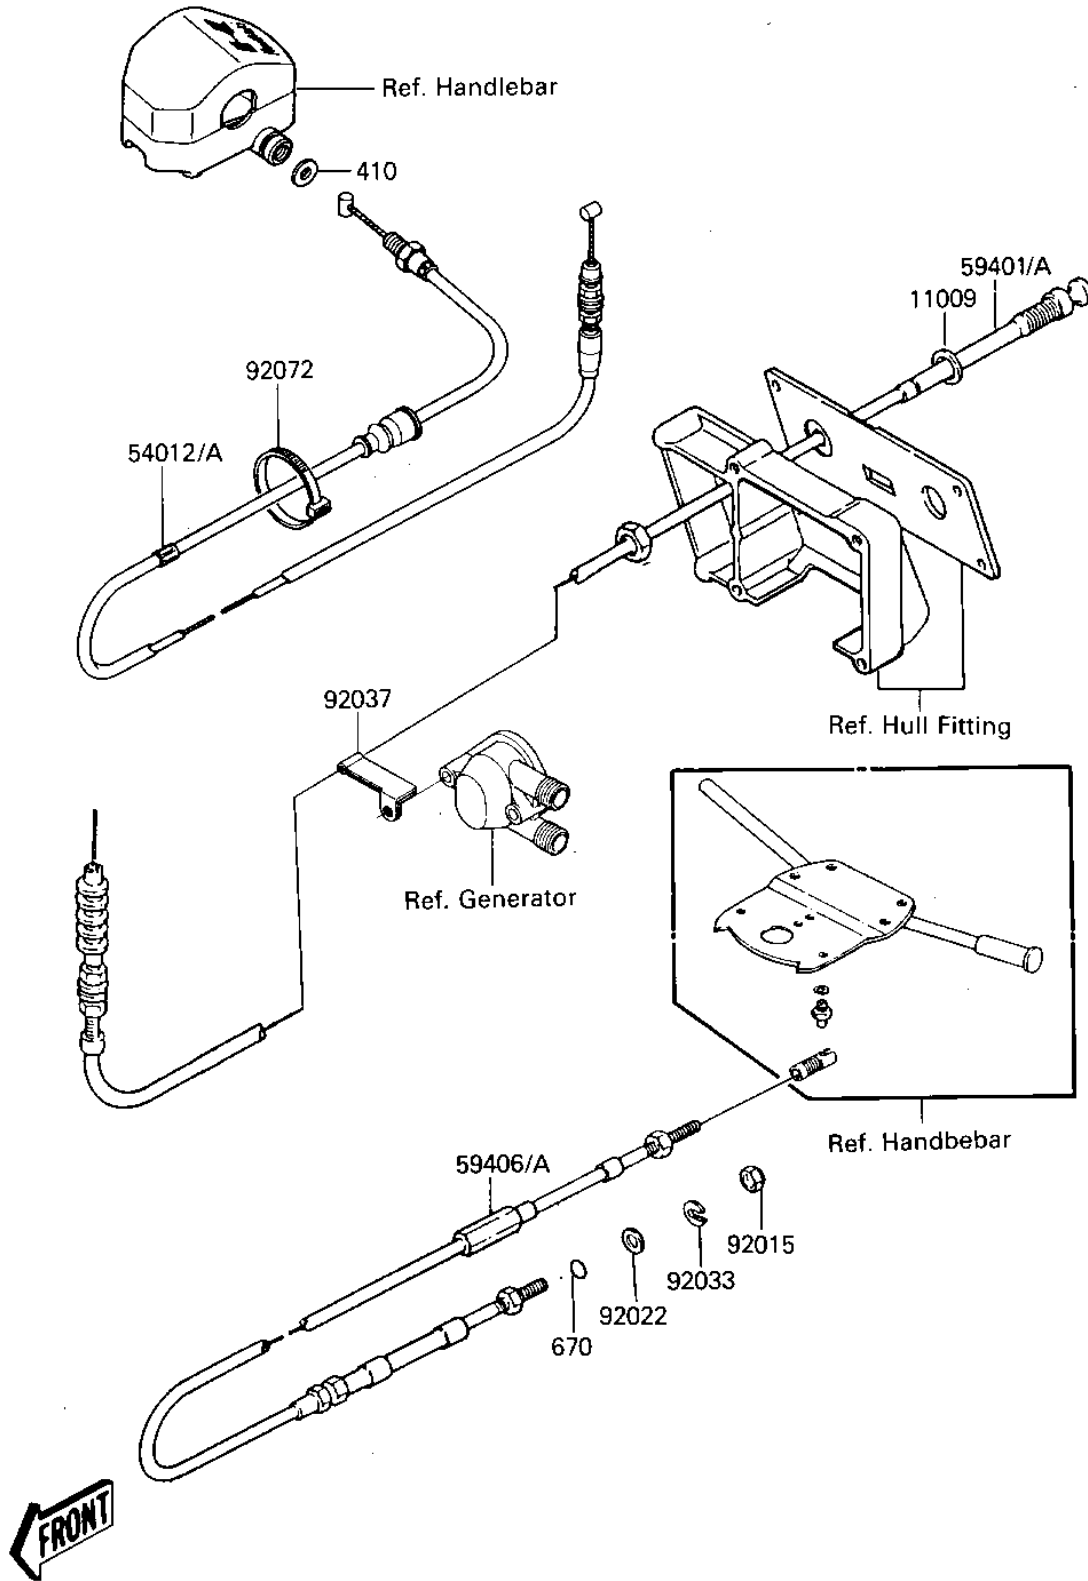

1987 JS300 PARTS DIAGRAM

CABLES

F2540-0249

1987 JS300 PARTS LIST

CABLES

| ITEM NAME | PART NUMBER | QUANTITY |
|-------------------------------|-------------|----------|
| GASKET (Ref # 11009) | 92065-538 | 1 |
| CABLE-THROTTLE (Ref # 54012A) | 54012-3702 | 1 |
| NUT 20 M/M (Ref # 92015) | 92015-526 | 1 |
| WASHER (Ref # 92022) | 92022-535 | 1 |
| 'C'RING (Ref # 92033) | 92036-501 | 1 |
| CLAMP (Ref # 92037) | 92037-3724 | 1 |
| BAND,SHORT (Ref # 92072) | 92072-030 | 1 |
| W-PLAIN-S,10MM (Ref # 410) | 410S1000 | 1 |
| "O" RING (Ref # 670) | 670B2011 | 1 |