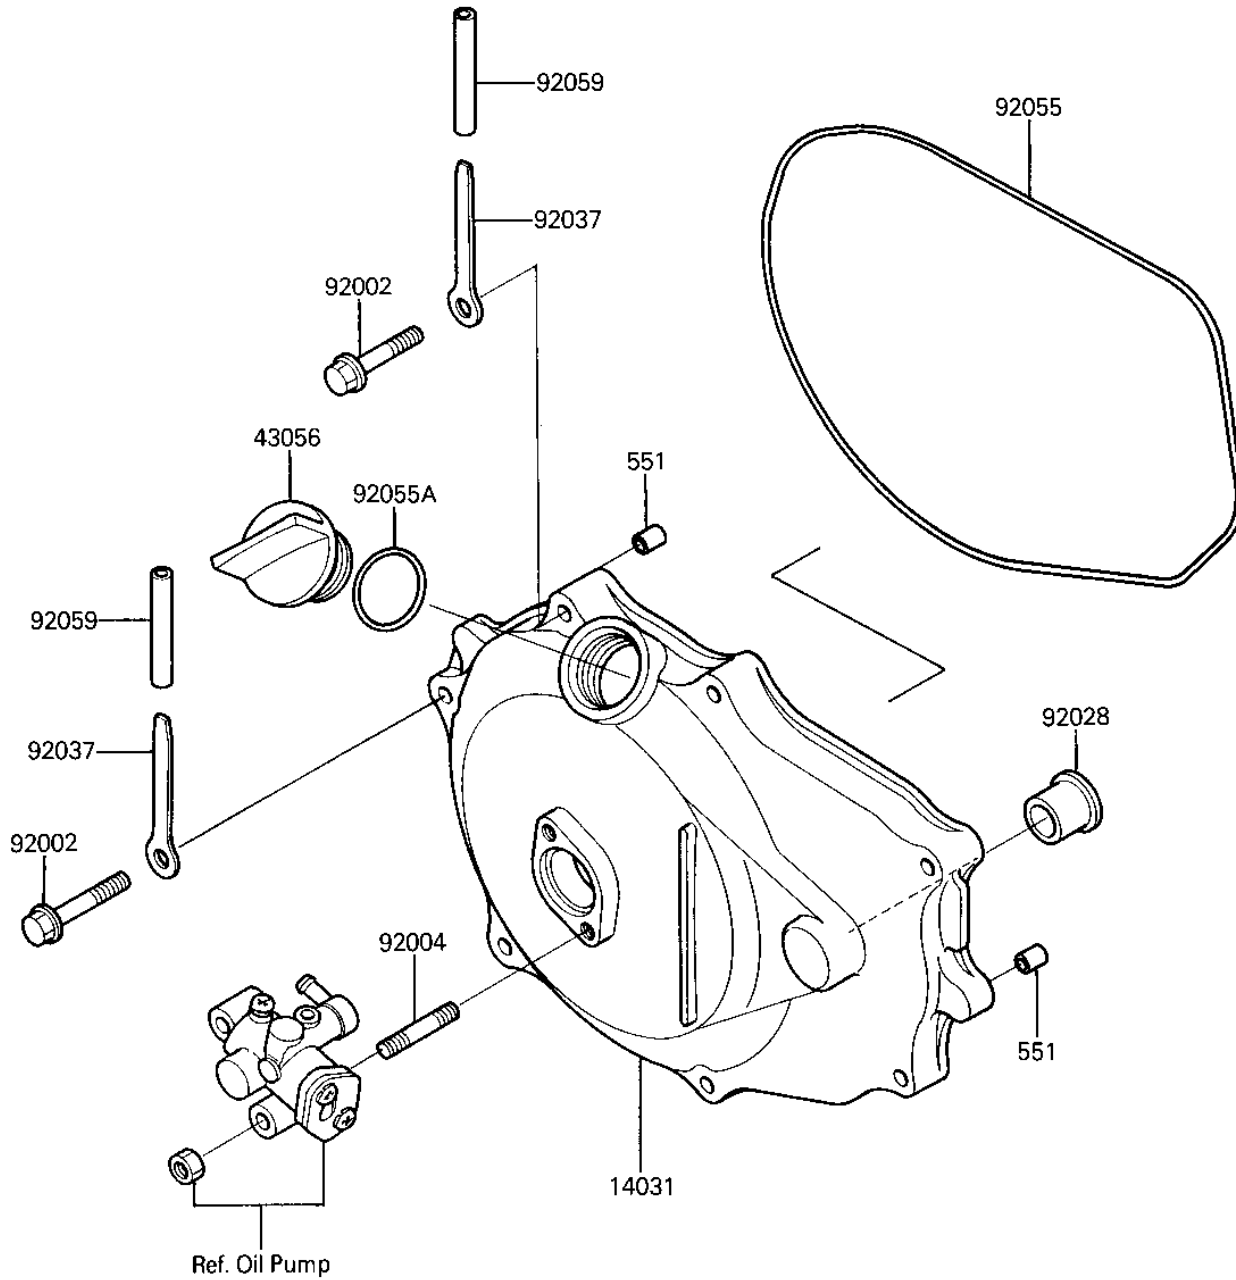

# 1987 X2 PARTS DIAGRAM

## ENGINE COVERS

E1431-0191

# 1987 X2 PARTS LIST

## ENGINE COVERS

| ITEM NAME                     | PART NUMBER | QUANTITY |
|-------------------------------|-------------|----------|
| COVER-GENERATOR (Ref # 14031) | 14031-3707  | 1        |
| BREATHER (Ref # 43056)        | 14069-3709  | 1        |
| BOLT,6X30 (Ref # 92002)       | 92002-3726  | 7        |
| STUD (Ref # 92004)            | 92004-3710  | 2        |
| BUSHING (Ref # 92028)         | 92028-3718  | 1        |
| CLAMP,L=100 (Ref # 92037)     | 92037-3736  | 2        |
| RING-O (Ref # 92055)          | 92055-3712  | 1        |
| "O" RING (Ref # 92055A)       | 92055-515   | 1        |
| TUBE,VINYL,5X73 (Ref # 92059) | 92059-3017  | 2        |
| PIN-DOWEL (Ref # 551)         | 551R0812    | 2        |