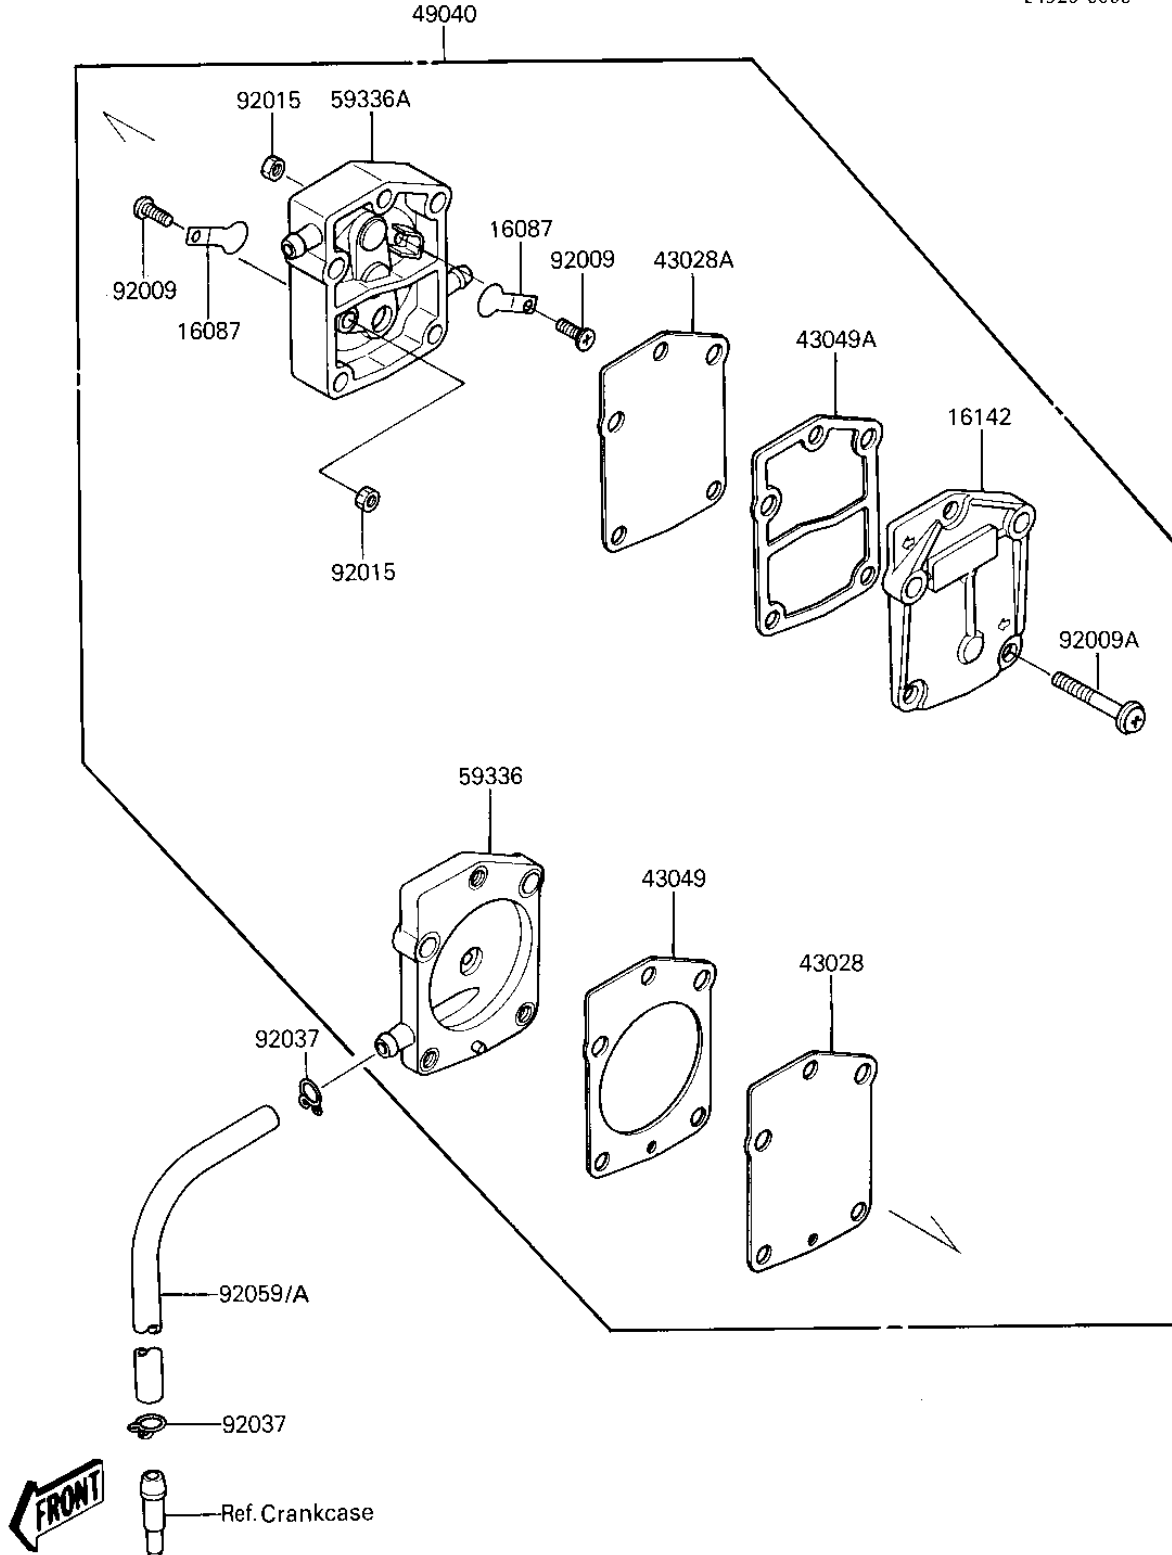

# 1987 X2 PARTS DIAGRAM

FUEL PUMP

E152U-0008

# 1987 X2 PARTS LIST

## FUEL PUMP

ITEM NAME	PART NUMBER	QUANTITY
VALVE-CHECK,FUEL PUMP (Ref # 16087)	16087-3701	2
COVER-PUMP,FUEL (Ref # 16142)	16142-3701	1
DIAPHRAGM,PULSE (Ref # 43028)	43028-3702	1
DIAPHRAGM,FUEL (Ref # 43028A)	43028-3703	1
PACKING,PULSE CASE (Ref # 43049)	43049-3703	1
PACKING,FUEL COVER (Ref # 43049A)	43049-3704	1
PUMP-FUEL (Ref # 49040)	49040-3706	1
CASE-PUMP,PLUSE (Ref # 59336)	59336-3704	1
CASE-PUMP,BODY (Ref # 59336A)	59336-3705	1
SCREW,3X6 (Ref # 92009)	92009-3707	2
SCREW,5X25 (Ref # 92009A)	92009-3708	3
NUT,3MM (Ref # 92015)	92015-3731	2
CLAMP,SPARK PLUG CAP (Ref # 92037)	92037-1173	2
TUBE (Ref # 92059A)	92059-3812	1