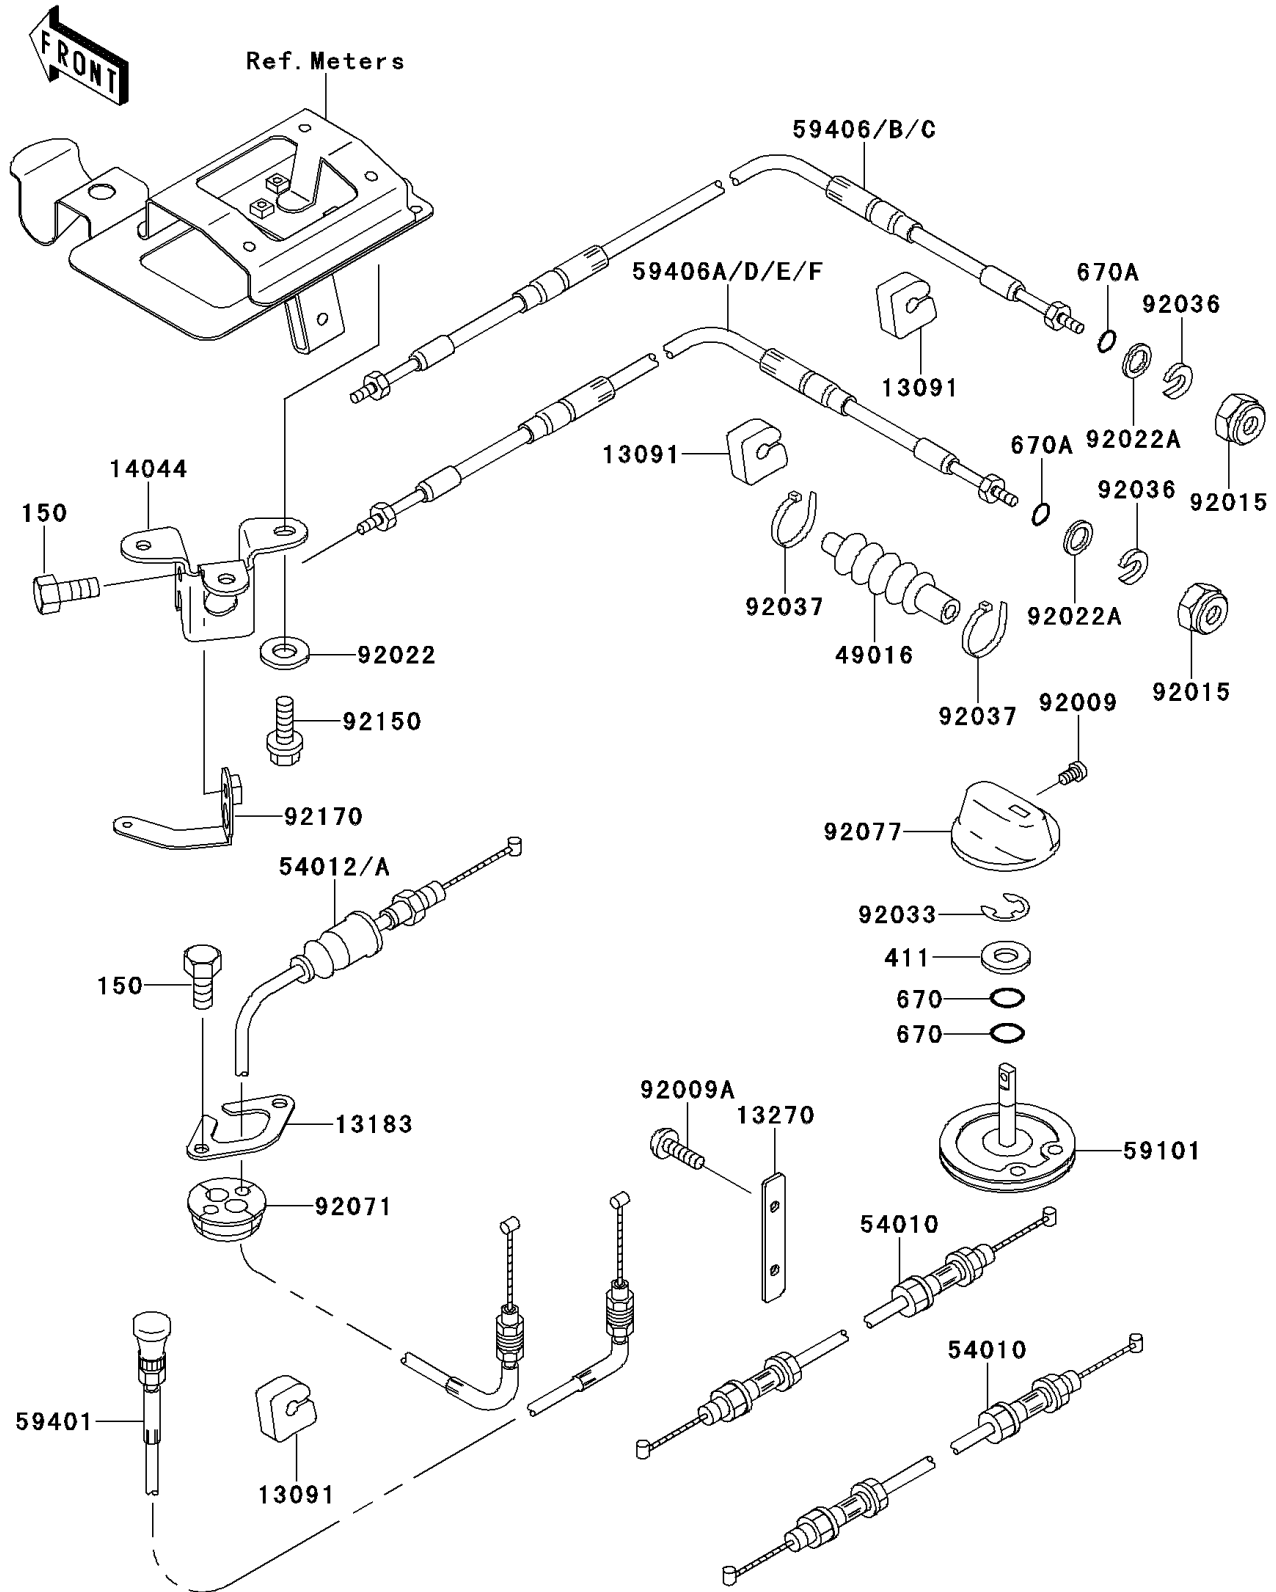

1995 900 ZXi PARTS DIAGRAM

Cables

F3175

1995 900 ZXi PARTS LIST

Cables

ITEM NAME	PART NUMBER	QUANTITY
BOLT-WS,6X14 (Ref # 150)	150R0614	3
WASHER-PLAIN,8MM (Ref # 411)	411S0800	1
O RING,8MM (Ref # 670)	670B1508	2
O RING,11MM (Ref # 670A)	670B2011	2
HOLDER (Ref # 13091)	13091-3712	3
PLATE (Ref # 13183)	13183-3810	1
PLATE,FUEL TAP (Ref # 13270)	13270-3798	1
HOLDER-CABLE,STEERING (Ref # 14044)	14044-3730	1
COVER-SEAL,TILT CABLE (Ref # 49016)	49016-3702	1
CABLE,FUEL TAP (Ref # 54010)	54010-3710	2
CABEL-THROTTLE (Ref # 54012)	54012-3747	1
REEL,SHIFT CABLE (Ref # 59101)	59101-3709	1
CABLE-CHOKE (Ref # 59401)	59401-3714	1
CABLE-STRG (Ref # 59406)	59406-3742	1
CABLE-STRG,TILT (Ref # 59406A)	59406-3743	1
CABLE-STRG (Ref # 59406C)	59406-3746	1
CABLE-STRG,TILT (Ref # 59406D)	59406-3747	1
SCREW,4X8 (Ref # 92009)	92009-3729	1
SCREW,5X16 (Ref # 92009A)	92009-3789	2
NUT,20MM (Ref # 92015)	92015-526	2
WASHER,6.5X20X1.5 (Ref # 92022)	92022-3710	3
WASHER (Ref # 92022A)	92022-535	2
RING-SNAP,7MM (Ref # 92033)	92033-3704	1
RING-SNAP (Ref # 92036)	92036-501	2
CLAMP (Ref # 92037)	92037-1173	2
GROMMET,HARNESS (Ref # 92071)	92071-3790	1
KNOB,FUEL TAP (Ref # 92077)	92077-3725	1
BOLT,6X20 (Ref # 92150)	92150-3758	3
CLAMP,STEERING CABLE (Ref # 92170)	92170-3744	1