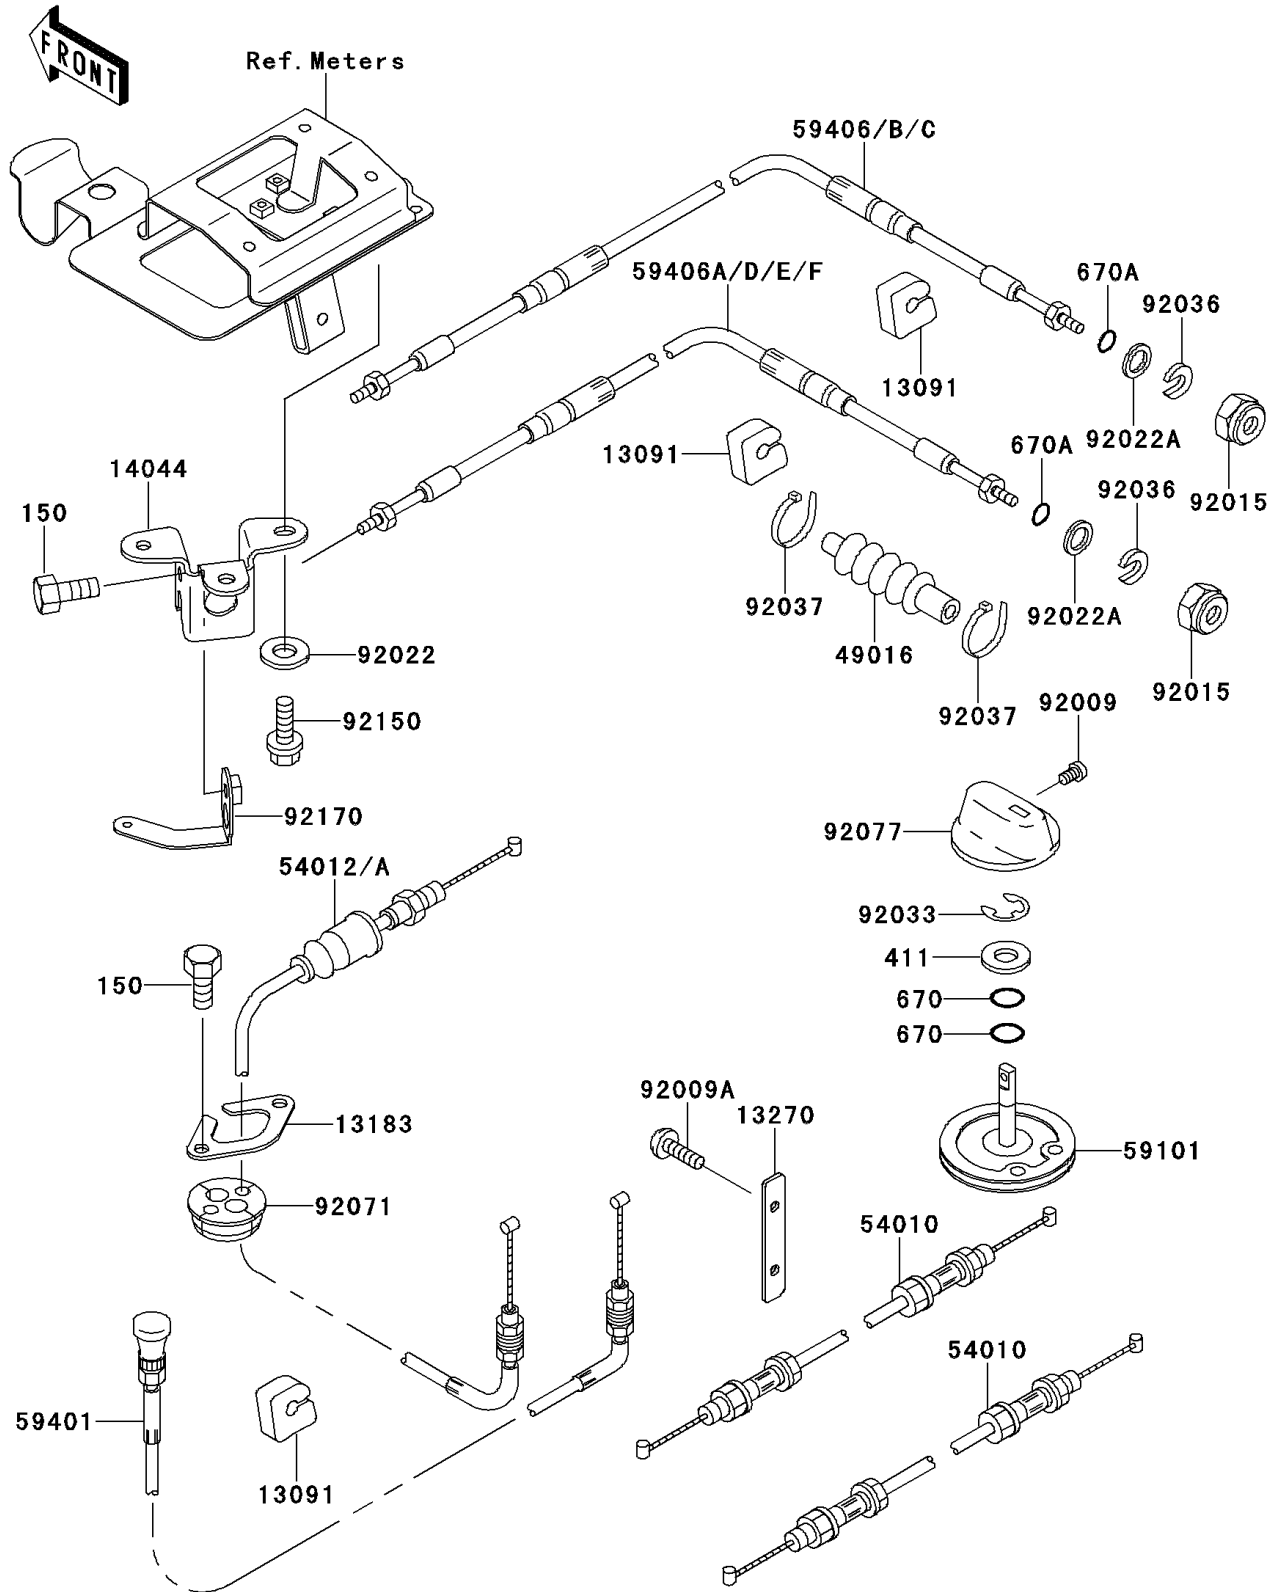

# 1996 900 ZXi PARTS DIAGRAM

Cables

F3175

# 1996 900 ZXi PARTS LIST

## Cables

ITEM NAME	PART NUMBER	QUANTITY
BOLT-WS,6X14 (Ref # 150)	150R0614	3
WASHER-PLAIN,8MM (Ref # 411)	411S0800	1
O RING,8MM (Ref # 670)	670B1508	2
O RING,11MM (Ref # 670A)	670B2011	2
HOLDER (Ref # 13091)	13091-3712	3
PLATE (Ref # 13183)	13183-3810	1
PLATE,FUEL TAP (Ref # 13270)	13270-3798	1
HOLDER-CABLE,STEERING (Ref # 14044)	14044-3730	1
COVER-SEAL,TILT CABLE (Ref # 49016)	49016-3702	1
CABLE,FUEL TAP (Ref # 54010)	54010-3710	2
CABEL-THROTTLE (Ref # 54012)	54012-3747	1
REEL,SHIFT CABLE (Ref # 59101)	59101-3709	1
CABLE-CHOKE (Ref # 59401)	59401-3714	1
CABLE-STRG (Ref # 59406B)	59406-3746	1
CABLE-STRG,TILT (Ref # 59406E)	59406-3747	1
SCREW,4X8 (Ref # 92009)	92009-3729	1
SCREW,5X16 (Ref # 92009A)	92009-3789	2
NUT,20MM (Ref # 92015)	92015-526	2
WASHER,6.5X20X1.5 (Ref # 92022)	92022-3710	3
WASHER (Ref # 92022A)	92022-535	2
RING-SNAP,7MM (Ref # 92033)	92033-3704	1
RING-SNAP (Ref # 92036)	92036-501	2
CLAMP (Ref # 92037)	92037-1173	2
GROMMET,HARNESS (Ref # 92071)	92071-3790	1
KNOB,FUEL TAP (Ref # 92077)	92077-3725	1
BOLT,6X20 (Ref # 92150)	92150-3758	3
CLAMP,STEERING CABLE (Ref # 92170)	92170-3744	1