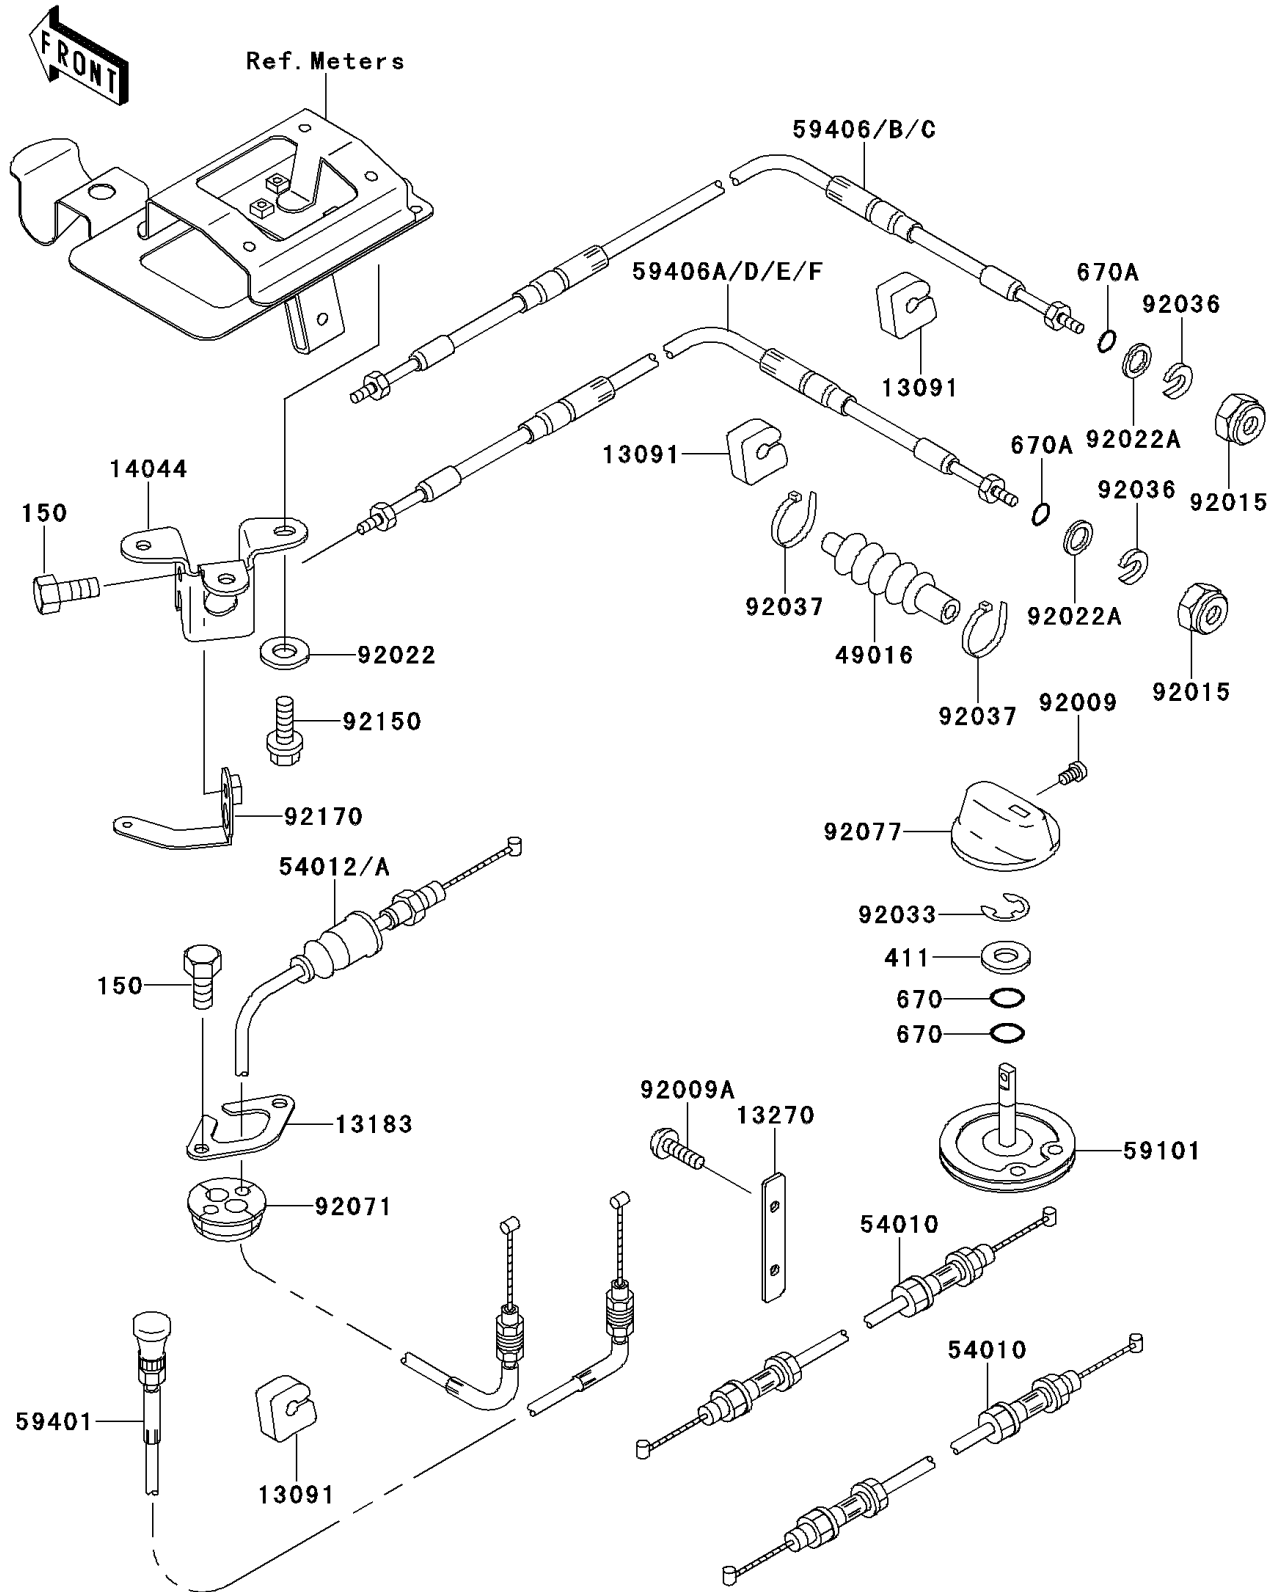

# 1997 900 ZXi PARTS DIAGRAM

Cables

F3175

# 1997 900 ZXi PARTS LIST

## Cables

ITEM NAME	PART NUMBER	QUANTITY
BOLT-WS,6X14 (Ref # 150)	150R0614	3
WASHER-PLAIN,8MM (Ref # 411)	411S0800	1
O RING,8MM (Ref # 670)	670B1508	2
O RING,11MM (Ref # 670A)	670B2011	2
HOLDER (Ref # 13091)	13091-3712	3
PLATE (Ref # 13183)	13183-3810	1
PLATE,FUEL TAP (Ref # 13270)	13270-3798	1
HOLDER-CABLE,STEERING (Ref # 14044)	14044-3730	1
COVER-SEAL,TILT CABLE (Ref # 49016)	49016-3702	1
CABLE,FUEL TAP (Ref # 54010)	54010-3710	2
CABLE-THROTTLE (Ref # 54012A)	54012-3754	1
REEL,SHIFT CABLE (Ref # 59101)	59101-3709	1
CABLE-CHOKE (Ref # 59401)	59401-3714	1
CABLE-STRG (Ref # 59406B)	59406-3746	1
CABLE-STRG,TILT (Ref # 59406F)	59406-3760	1
SCREW,4X8 (Ref # 92009)	92009-3729	1
SCREW,5X16 (Ref # 92009A)	92009-3789	2
NUT,20MM (Ref # 92015)	92015-526	2
WASHER,6.5X20X1.5 (Ref # 92022)	92022-3710	3
WASHER (Ref # 92022A)	92022-535	2
RING-SNAP,7MM (Ref # 92033)	92033-3704	1
RING-SNAP (Ref # 92036)	92036-501	2
CLAMP (Ref # 92037)	92037-1173	2
GROMMET,HARNESS (Ref # 92071)	92071-3790	1
KNOB,FUEL TAP (Ref # 92077)	92077-3725	1
BOLT,6X20 (Ref # 92150)	92150-3758	3
CLAMP,STEERING CABLE (Ref # 92170)	92170-3744	1