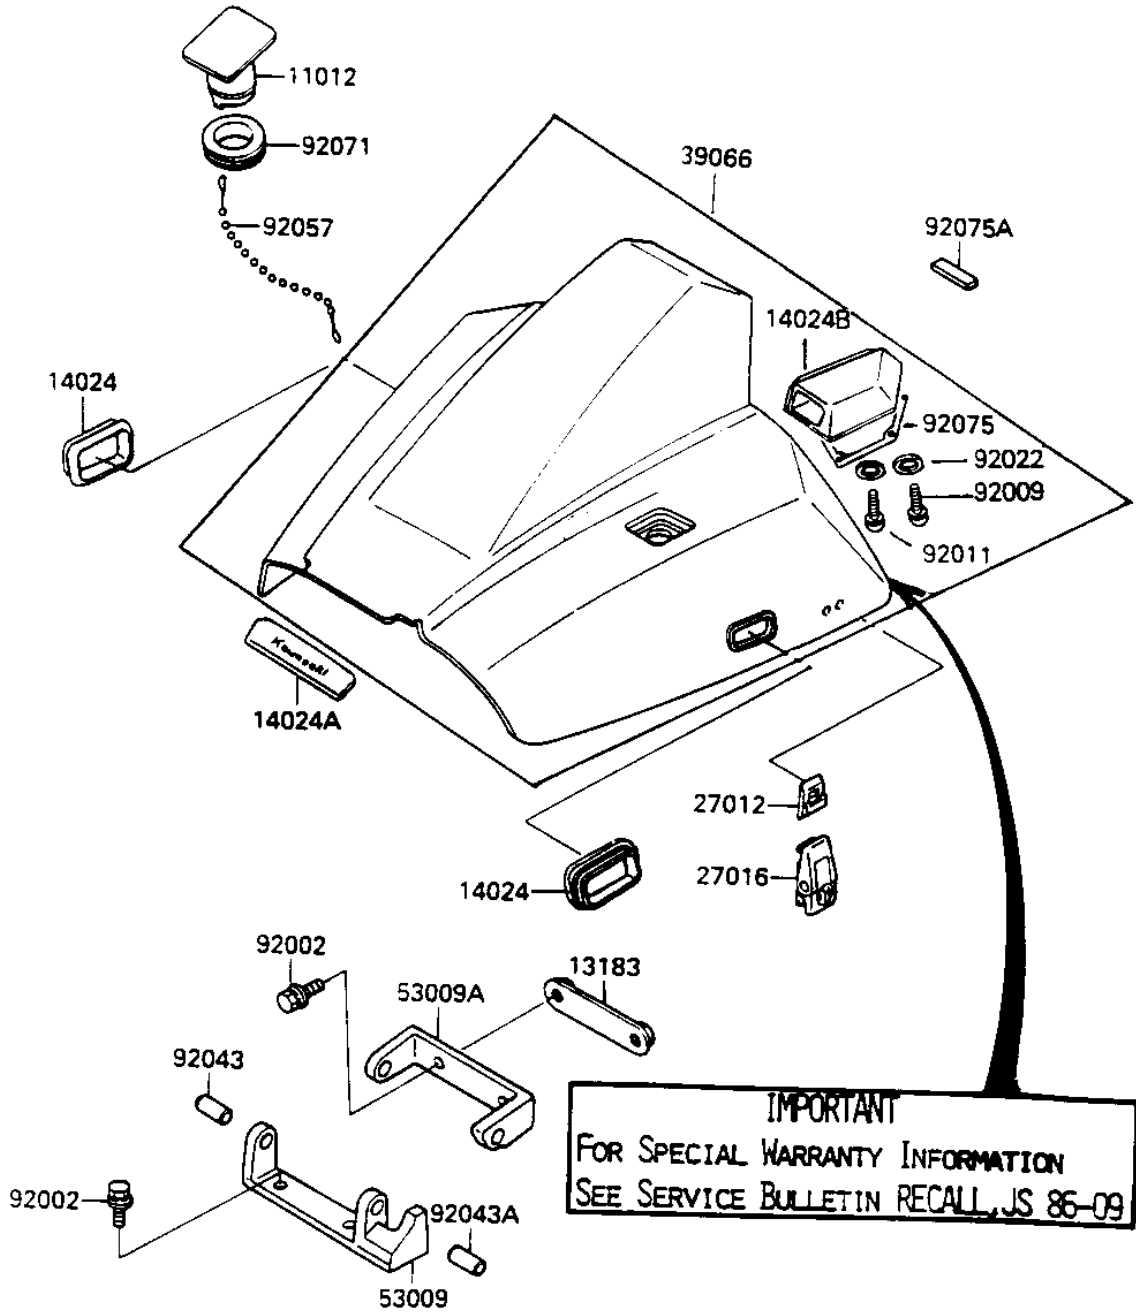

1986 X2 PARTS DIAGRAM

ENGINE HOOD (JF650-A2)

IMPORTANT
FOR SPECIAL WARRANTY INFORMATION
SEE SERVICE BULLETIN RECALL JS 86-09

1986 X2 PARTS LIST

ENGINE HOOD (JF650-A2)

ITEM NAME	PART NUMBER	QUANTITY
SCREW 0.16X0.5 (Ref # 92011)	92011-562	2