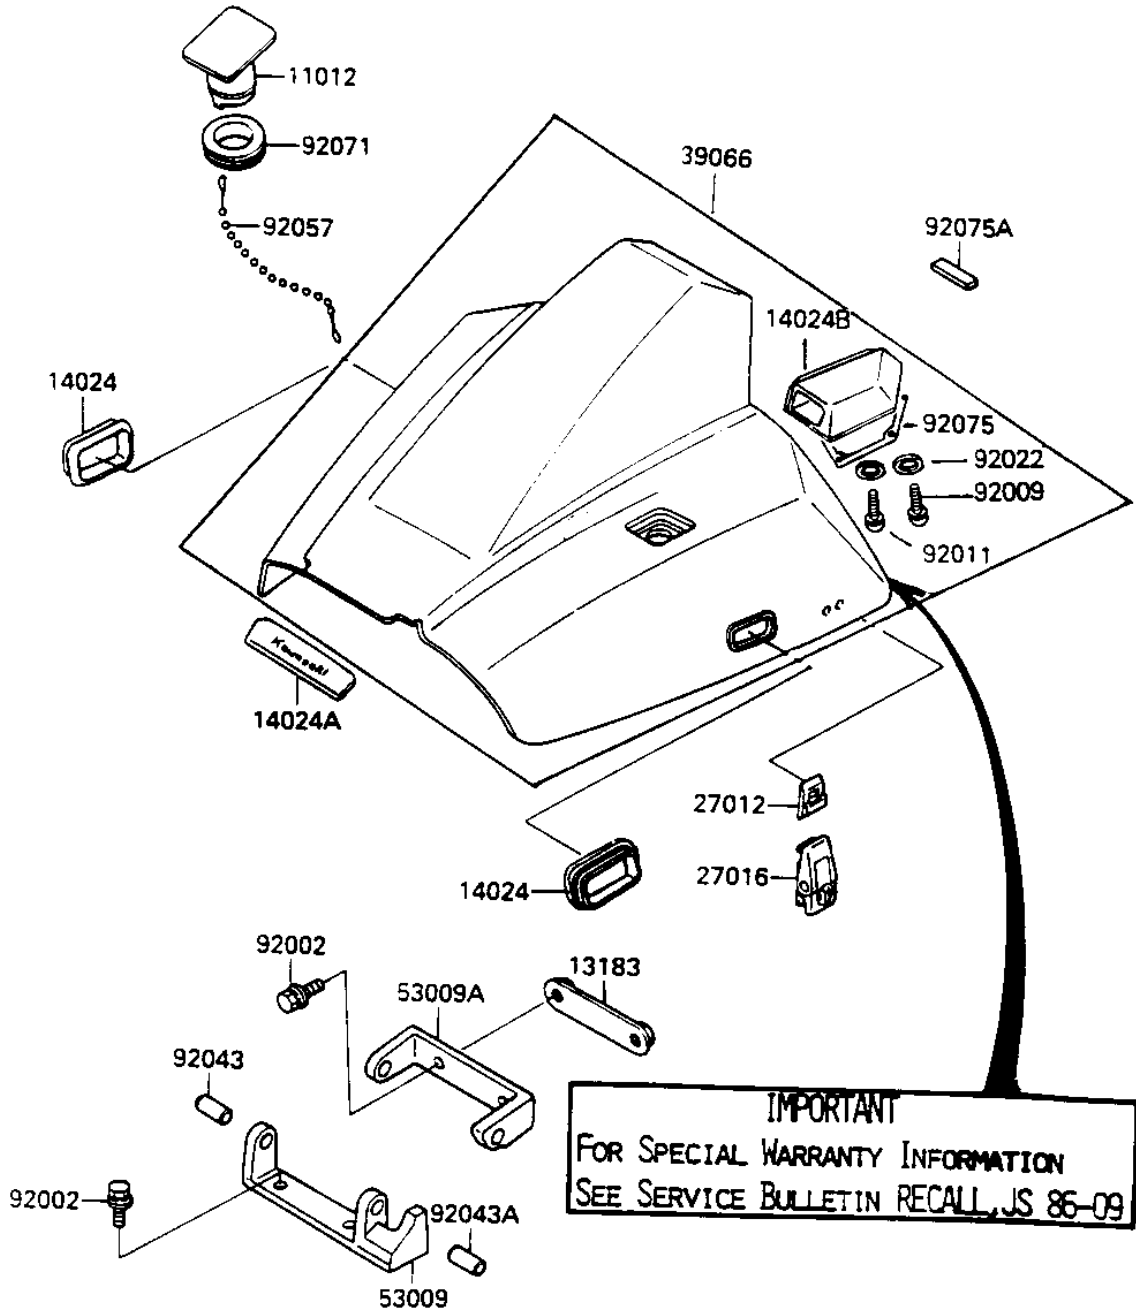

1986 X2 PARTS DIAGRAM

ENGINE HOOD (JF650-A2)

IMPORTANT
FOR SPECIAL WARRANTY INFORMATION
SEE SERVICE BULLETIN RECALL JS 86-09

1986 X2 PARTS LIST

ENGINE HOOD (JF650-A2)

ITEM NAME	PART NUMBER	QUANTITY
SCREW 0.16X0.5 (Ref # 92011)	92011-562	2