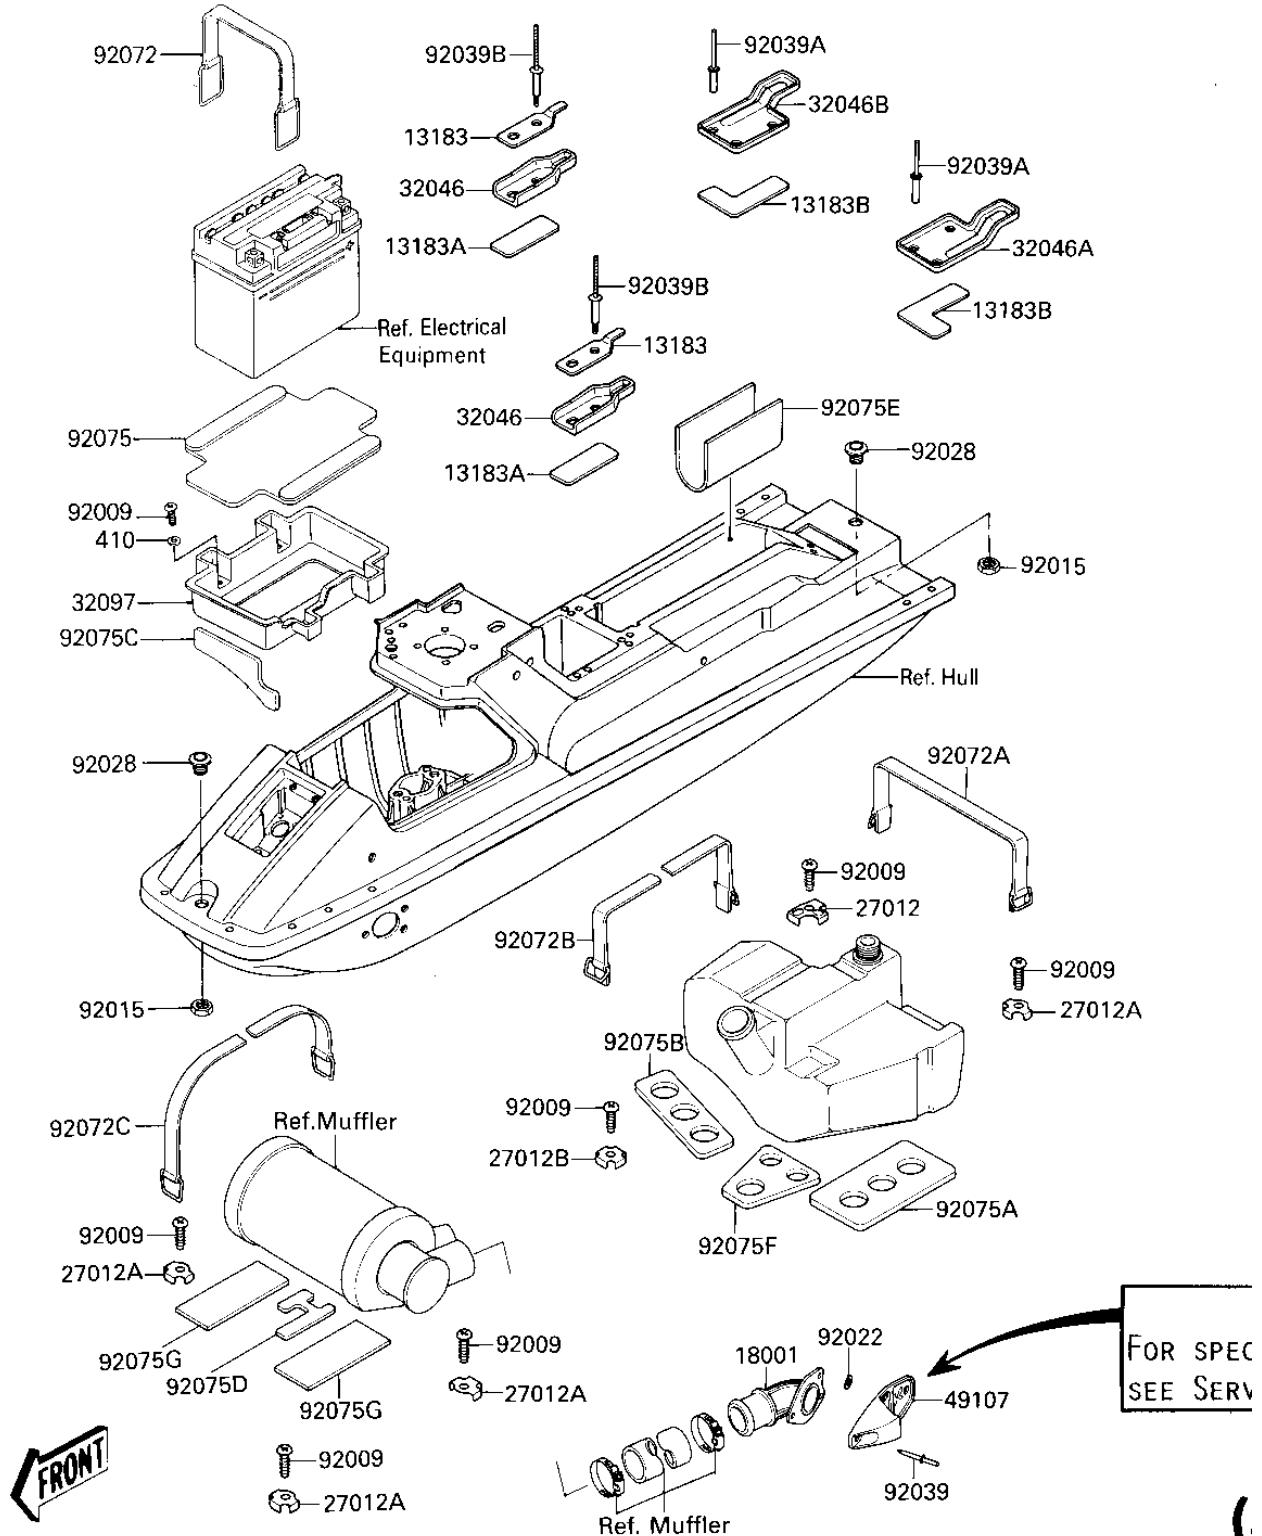

# 1986 X2 PARTS DIAGRAM

## HULL FITTINGS (JF650-A1)

1-3143-0004

# 1986 X2 PARTS LIST