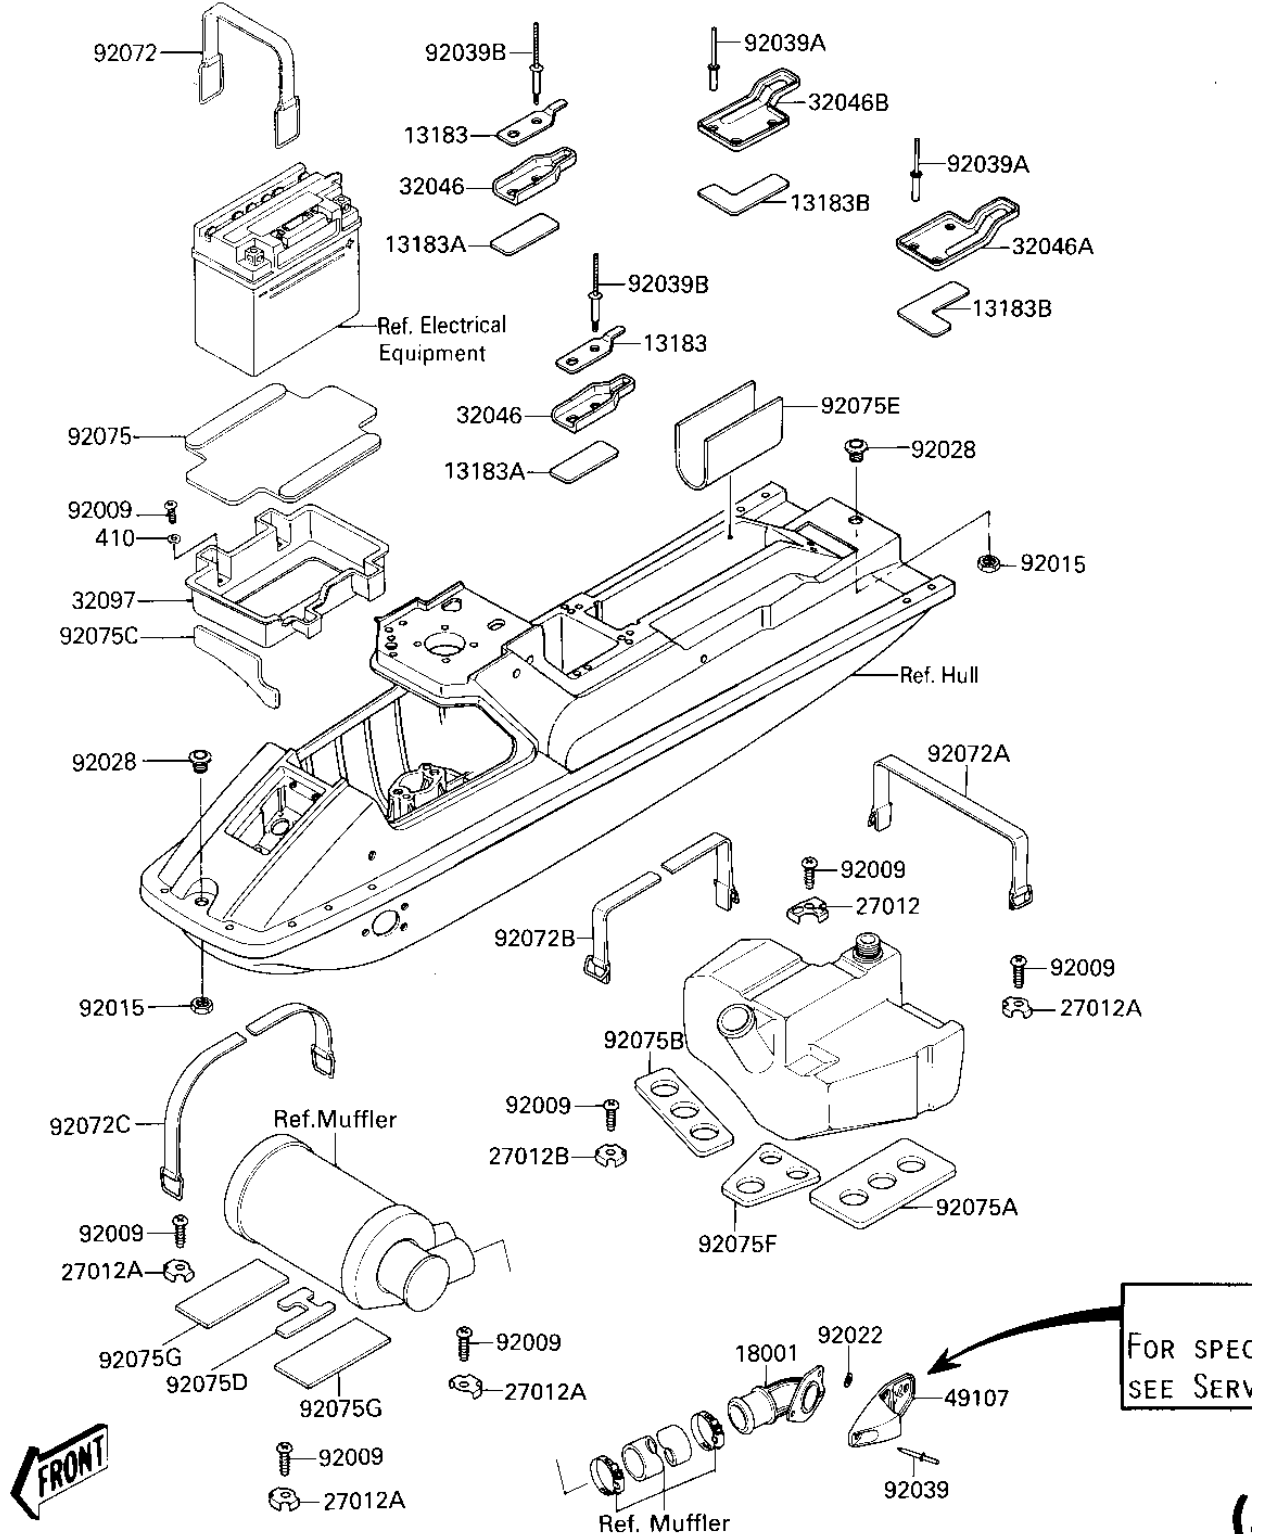

# 1987 X2 PARTS DIAGRAM

## HULL FITTINGS (JF650-A1)

1-3143-0004

# 1987 X2 PARTS LIST