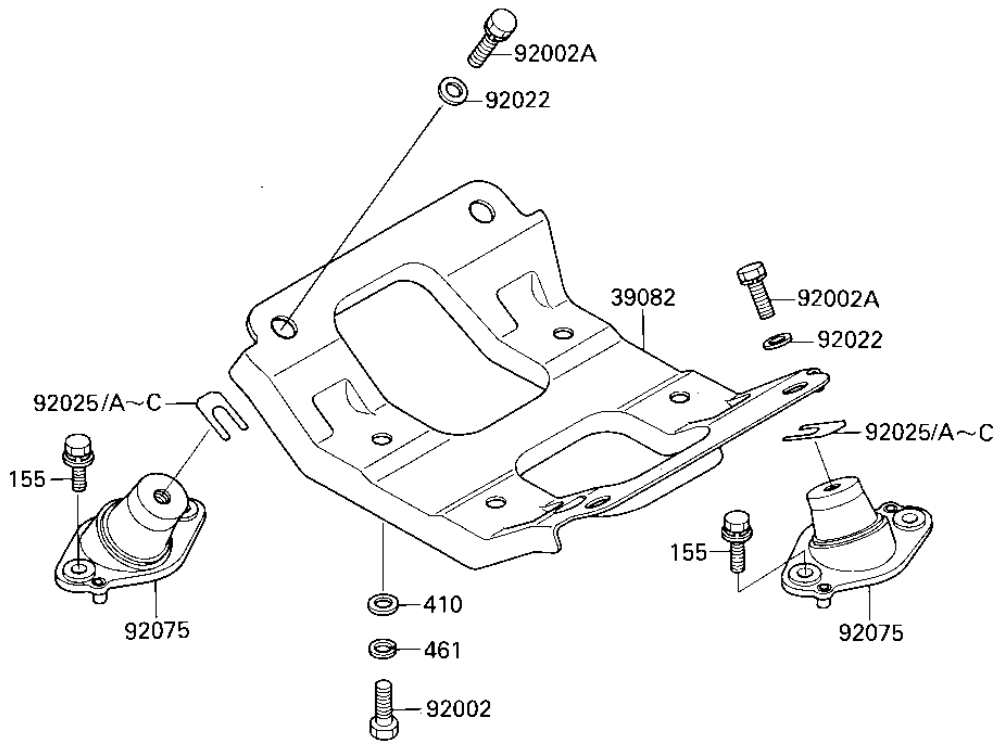

1987 X2 PARTS DIAGRAM

ENGINE MOUNT

F3144-0004

1987 X2 PARTS LIST

ENGINE MOUNT

ITEM NAME	PART NUMBER	QUANTITY
MOUNT-ENGINE (Ref # 39082)	39082-3705	1
BOLT,10X25 (Ref # 92002)	92002-3765	4
BOLT (Ref # 92002A)	92002-3778	4
WASHER,O32XO10.5X4T (Ref # 92022)	92022-3023	4
SHIM,T=0.3MM (Ref # 92025)	92025-3705	AR
SHIM,T=0.5MM (Ref # 92025A)	92025-3706	AR
SHIM,T=1.0MM (Ref # 92025B)	92025-3707	AR
SHIM,T=1.5MM (Ref # 92025C)	92025-3708	AR
DAMPER,ENGINE MOUNT (Ref # 92075)	92160-3757	4
BOLT-WSP-SMALL,8X20 (Ref # 155)	155R0820	8
W-PLAIN-S,10MM (Ref # 410)	410S1000	4
WASHER-SPRING,10MM (Ref # 461)	461S1000	4