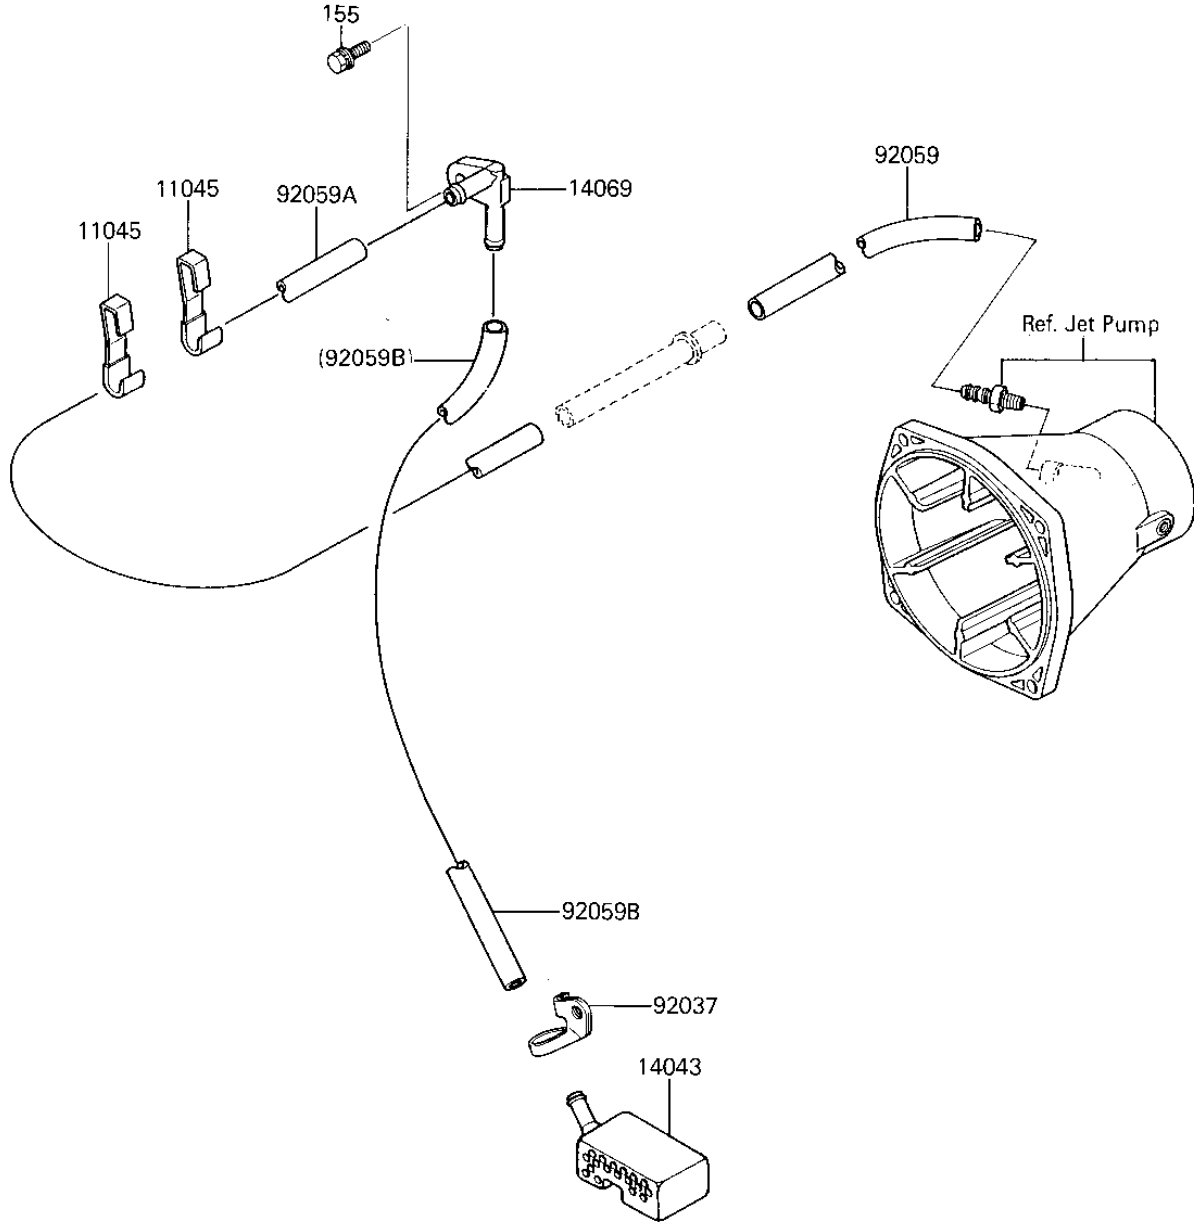

1987 X2 PARTS DIAGRAM

BILGE

F3145-0004

1987 X2 PARTS LIST

BILGE

ITEM NAME	PART NUMBER	QUANTITY
BRACKET (Ref # 11045)	11045-3706	3
FILTER,BILGE PUMP (Ref # 14043)	59236-504	1
BREATHER (Ref # 14069)	14069-3001	1
CLAMP,BILGE FILTER (Ref # 92037)	92037-3737	1
TUBE,JET PUMP,9X16X30 (Ref # 92059)	92059-3748	1
TUBE,BREATHER,9X16X40 (Ref # 92059A)	92059-3749	1
TUBE,BILGE FILTER,9X1 (Ref # 92059B)	92059-3750	1
BOLT-WSP-SMALL,8X25 (Ref # 155)	155R0825	1