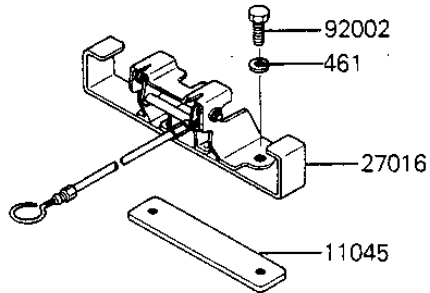

1987 X2 PARTS DIAGRAM

SEAT (JF650-A1)

F3146-0001

IMPORTANT
FOR SPECIAL WARRANTY INFORMATION
SEE SERVICE BULLETIN RECALL, JS 86-09

1987 X2 PARTS LIST

SEAT (JF650-A1)

ITEM NAME	PART NUMBER	QUANTITY
BRACKET,SEAT LOCK (Ref # 11045)	11045-3704	1
BRACKET (Ref # 11045A)	11045-3705	1
BRACKET,SEAT HOOK GUI (Ref # 11045B)	11045-3737	1
HOOK (Ref # 27012)	27012-3709	1
LOCK-ASSY,SEAT (Ref # 27016)	27016-3702	1
SEAT-ASSY,BLUE (Ref # 53001)	53001-3704-NF	1
BOLT (Ref # 92002)	92002-3775	2
RIVET (Ref # 92039)	92039-3701	4
DAMPER (Ref # 92075)	92075-3723	1
BOLT-WS,6X14 (Ref # 150)	150R0614	2
WASHER-SPRING,6MM (Ref # 461)	461S0600	2