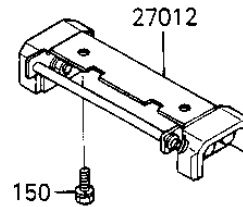

1987 X2 PARTS DIAGRAM

SEAT (JF650-A1)

F3146-0001

IMPORTANT
FOR SPECIAL WARRANTY INFORMATION
SEE SERVICE BULLETIN RECALL, JS 86-09

1987 X2 PARTS LIST

SEAT (JF650-A1)

ITEM NAME	PART NUMBER	QUANTITY
BRACKET,SEAT LOCK (Ref # 11045)	11045-3704	1
BRACKET (Ref # 11045A)	11045-3705	1
BRACKET,SEAT HOOK GUI (Ref # 11045B)	11045-3737	1
HOOK (Ref # 27012)	27012-3709	1
LOCK-ASSY,SEAT (Ref # 27016)	27016-3702	1
SEAT-ASSY,BLUE (Ref # 53001)	53001-3704-NF	1
BOLT (Ref # 92002)	92002-3775	2
RIVET (Ref # 92039)	92039-3701	4
DAMPER (Ref # 92075)	92075-3723	1
BOLT-WS,6X14 (Ref # 150)	150R0614	2
WASHER-SPRING,6MM (Ref # 461)	461S0600	2