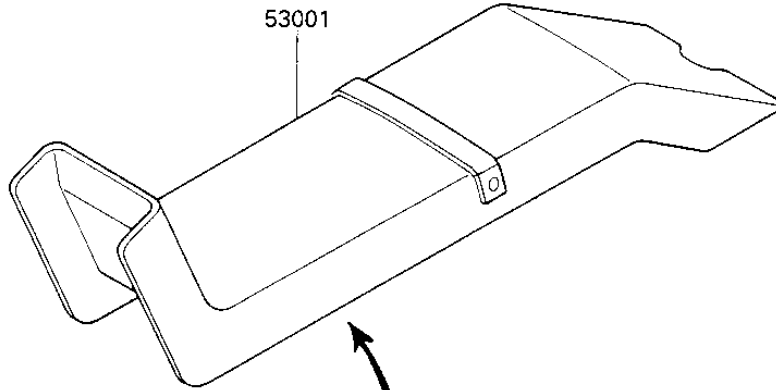

1987 X2 PARTS DIAGRAM

SEAT (JF650-A1)

F3146-0001

IMPORTANT
FOR SPECIAL WARRANTY INFORMATION
SEE SERVICE BULLETIN RECALL, JS 86-09

1987 X2 PARTS LIST

SEAT (JF650-A1)

ITEM NAME	PART NUMBER	QUANTITY
BRACKET,SEAT LOCK (Ref # 11045)	11045-3704	1
BRACKET (Ref # 11045A)	11045-3705	1
BRACKET,SEAT HOOK GUI (Ref # 11045B)	11045-3737	1
HOOK (Ref # 27012)	27012-3709	1
LOCK-ASSY,SEAT (Ref # 27016)	27016-3702	1
SEAT-ASSY,BLUE (Ref # 53001)	53001-3704-NF	1
BOLT (Ref # 92002)	92002-3775	2
RIVET (Ref # 92039)	92039-3701	4
DAMPER (Ref # 92075)	92075-3723	1
BOLT-WS,6X14 (Ref # 150)	150R0614	2
WASHER-SPRING,6MM (Ref # 461)	461S0600	2