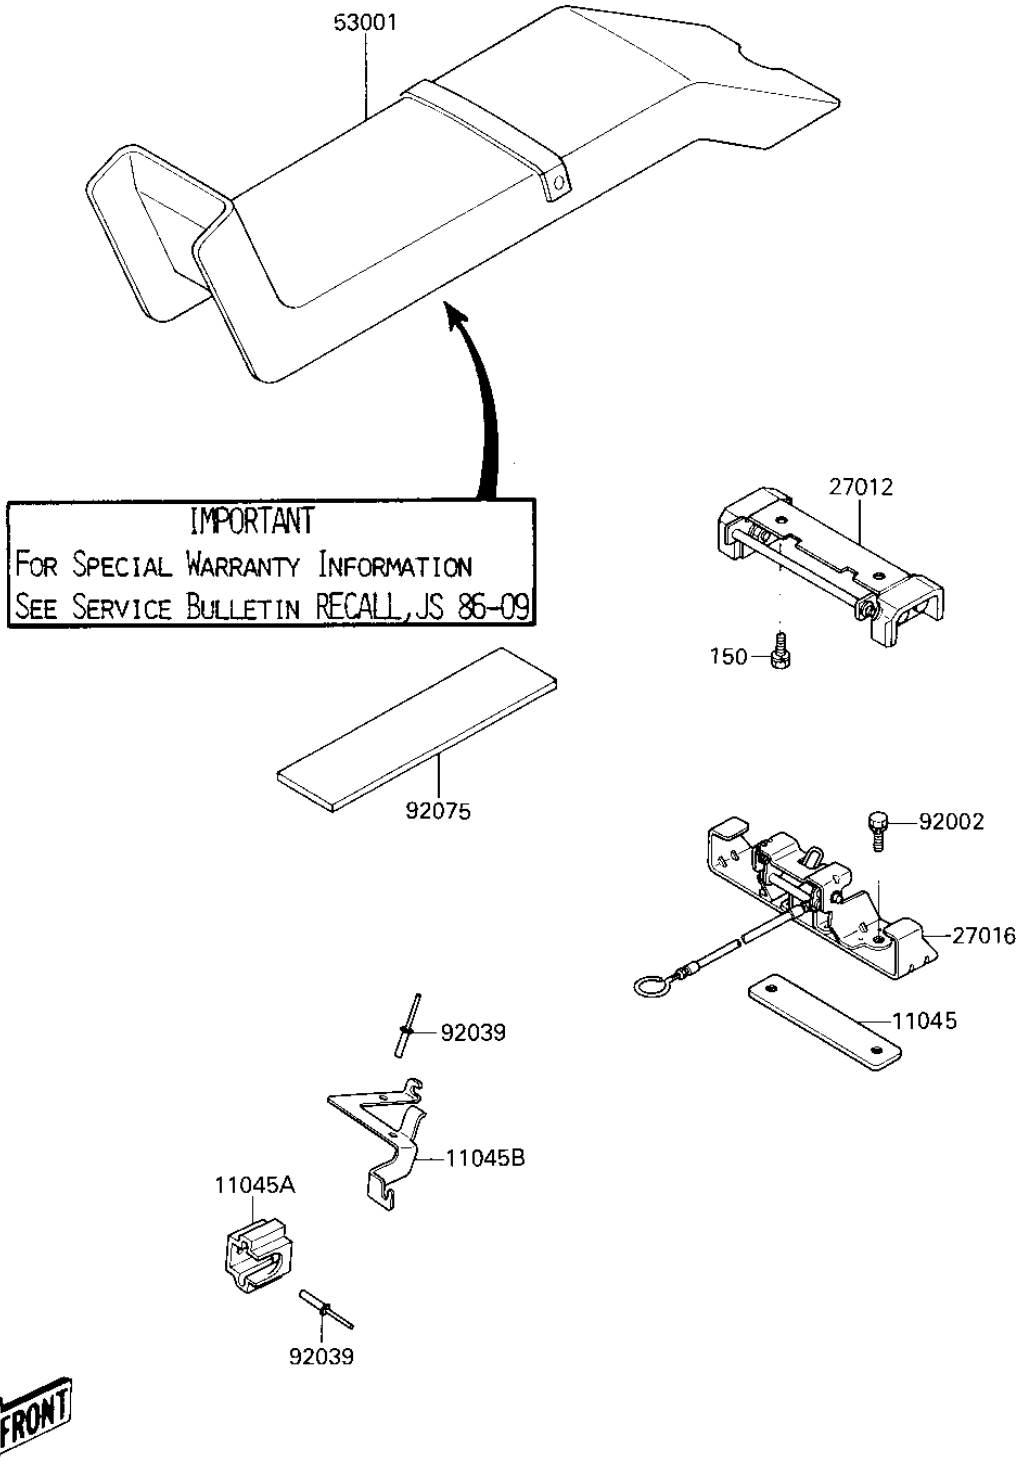

1987 X2 PARTS DIAGRAM

SEAT (JF650-A2)

F3116-0002

1987 X2 PARTS LIST

SEAT (JF650-A2)

ITEM NAME	PART NUMBER	QUANTITY
BRACKET,SEAT LOCK (Ref # 11045)	11045-3704	1
BRACKET,SEAT HOOK GUI (Ref # 11045A)	11045-3737	1
BRACKET,SEAT LOCK CAB (Ref # 11045B)	11045-3756	1
HOOK (Ref # 27012)	27012-3709	1
LOCK-ASSY,SEAT (Ref # 27016)	27016-3707	1
SEAT-ASSY,BLUE (Ref # 53001)	53001-3704-NF	1
BOLT (Ref # 92002)	92002-3775	2
RIVET (Ref # 92039)	92039-3701	4
DAMPER (Ref # 92075)	92075-3723	1
BOLT-WS,6X14 (Ref # 150)	150R0614	2