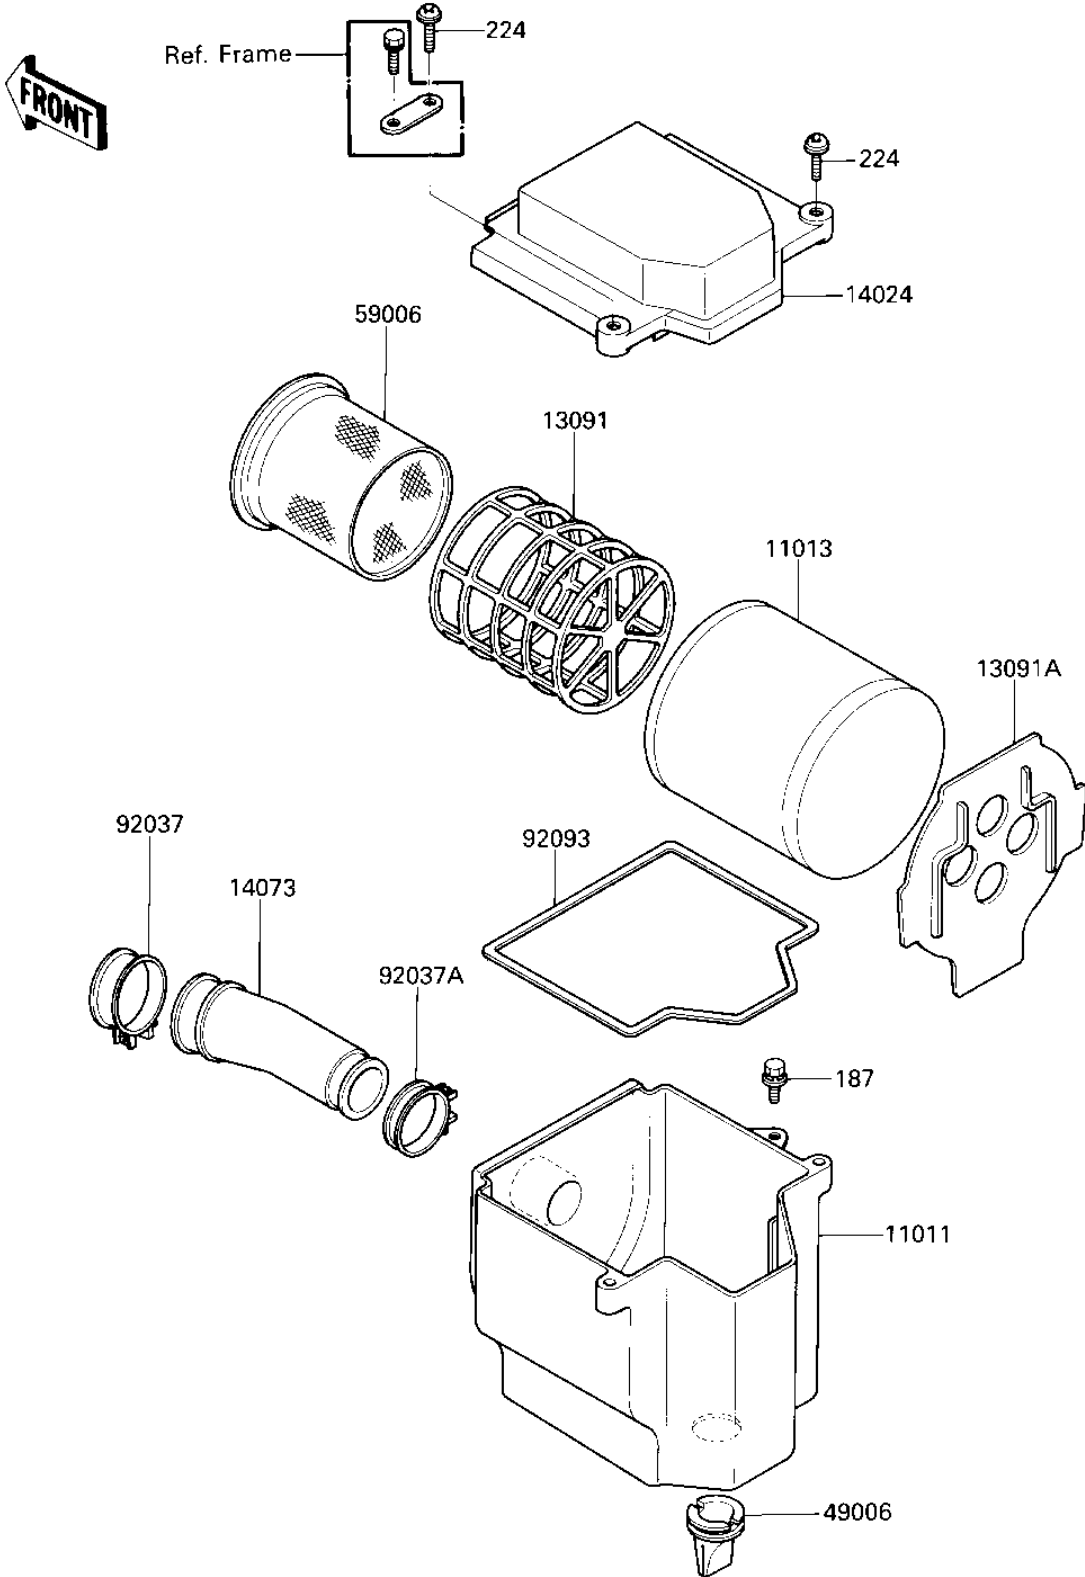

1986 KLT185 PARTS DIAGRAM

AIR CLEANER

E1130-0196

1986 KLT185 PARTS LIST

AIR CLEANER

ITEM NAME	PART NUMBER	QUANTITY
CASE-AIR FILTER (Ref # 11011)	11011-1215	1
ELEMENT-AIR FILTER (Ref # 11013)	11013-1130	1
HOLDER,ELEMENT (Ref # 13091)	13091-1121	1
HOLDER,ELEMENT (Ref # 13091A)	13091-1125	1
COVER,AIR FILTER (Ref # 14024)	14024-1141	1
DUCT,AIR FILTER (Ref # 14073)	14073-1169	1
BOOT (Ref # 49006)	49006-1065	1
ARRESTER-FLAME (Ref # 59006)	59006-1051	1
CLAMP-INLET PIPE (Ref # 92037)	92037-061	1
CLAMP,MUFFLER (Ref # 92037A)	92037-177	1
SEAL,AIR FILTER CASE (Ref # 92093)	92093-1203	1
BOLT-UPSET-WSP (Ref # 187)	187B0616	1
SCREW-PAN-WP-CROS (Ref # 224)	224B0620	2