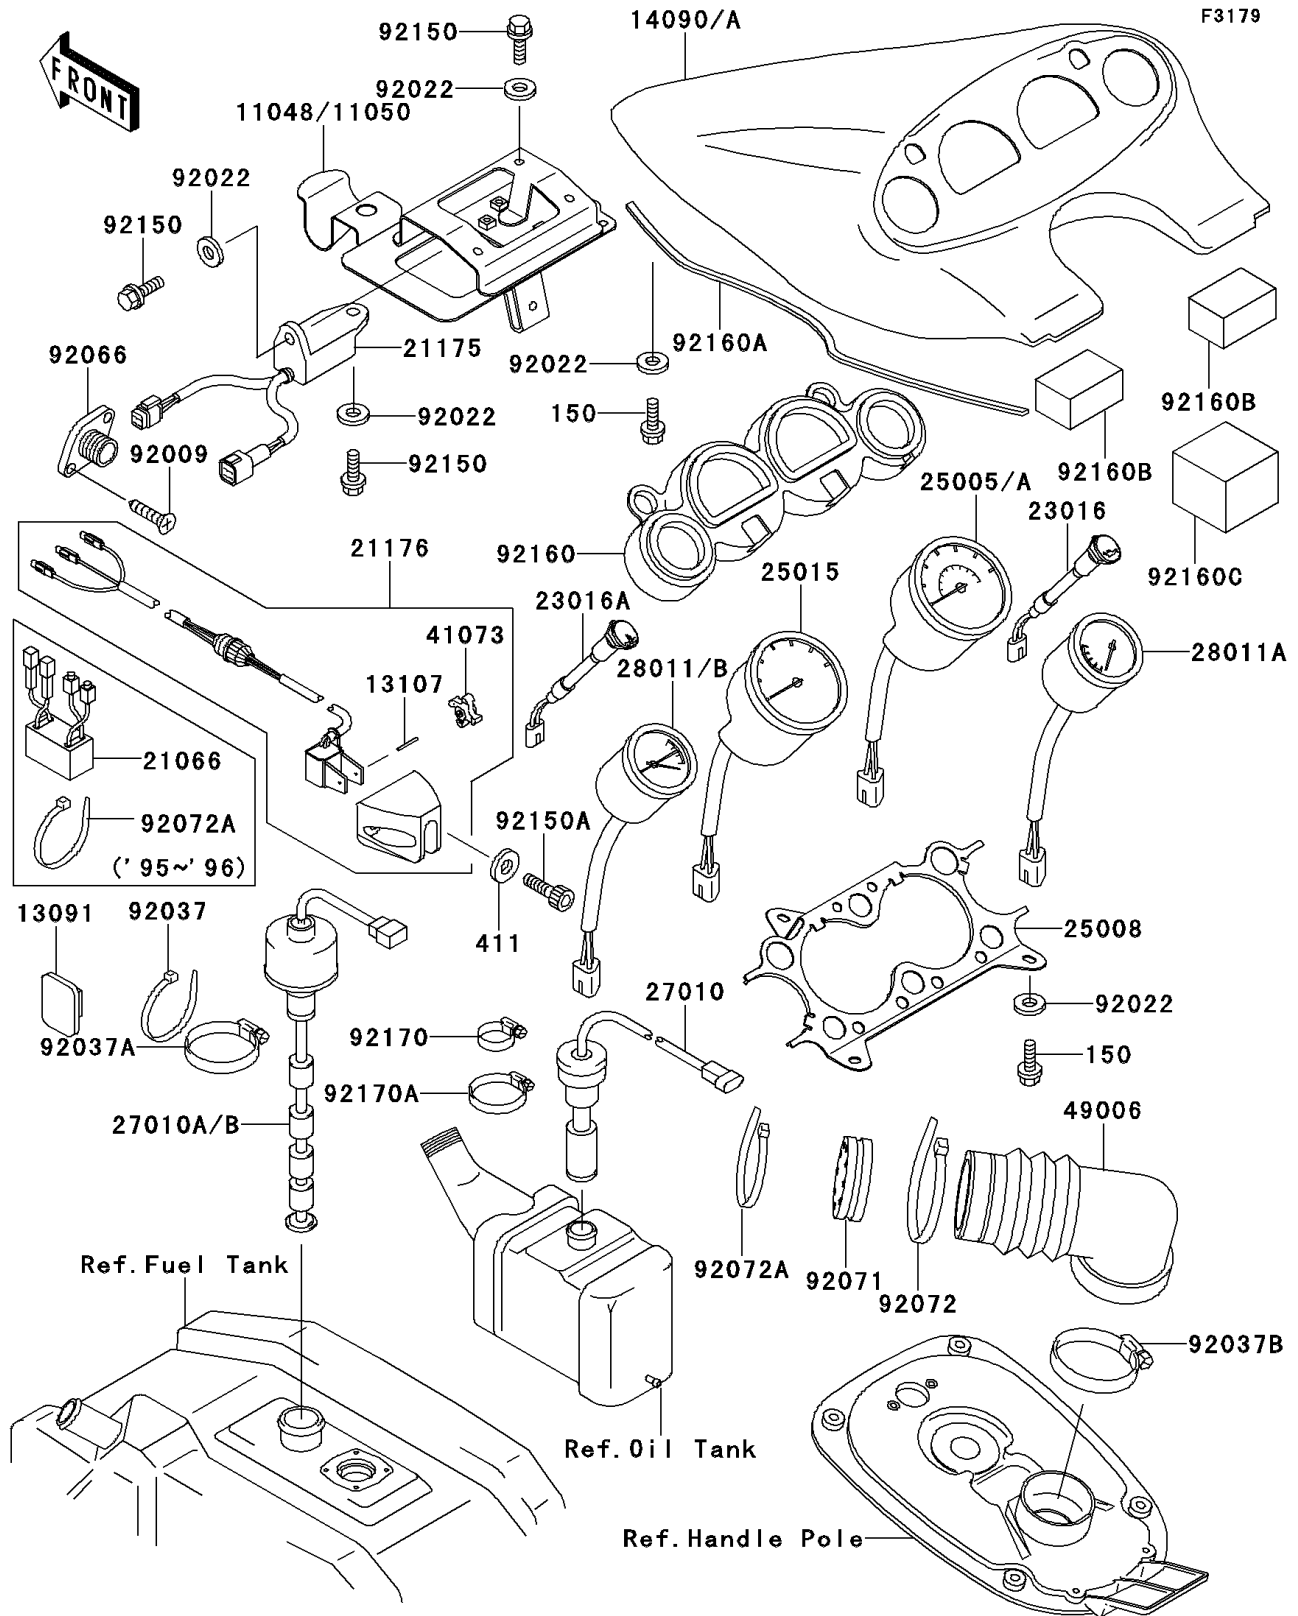

1997 900 ZXi PARTS DIAGRAM

Meters

1997 900 ZXi PARTS LIST

Meters

ITEM NAME	PART NUMBER	QUANTITY
-----------	-------------	----------