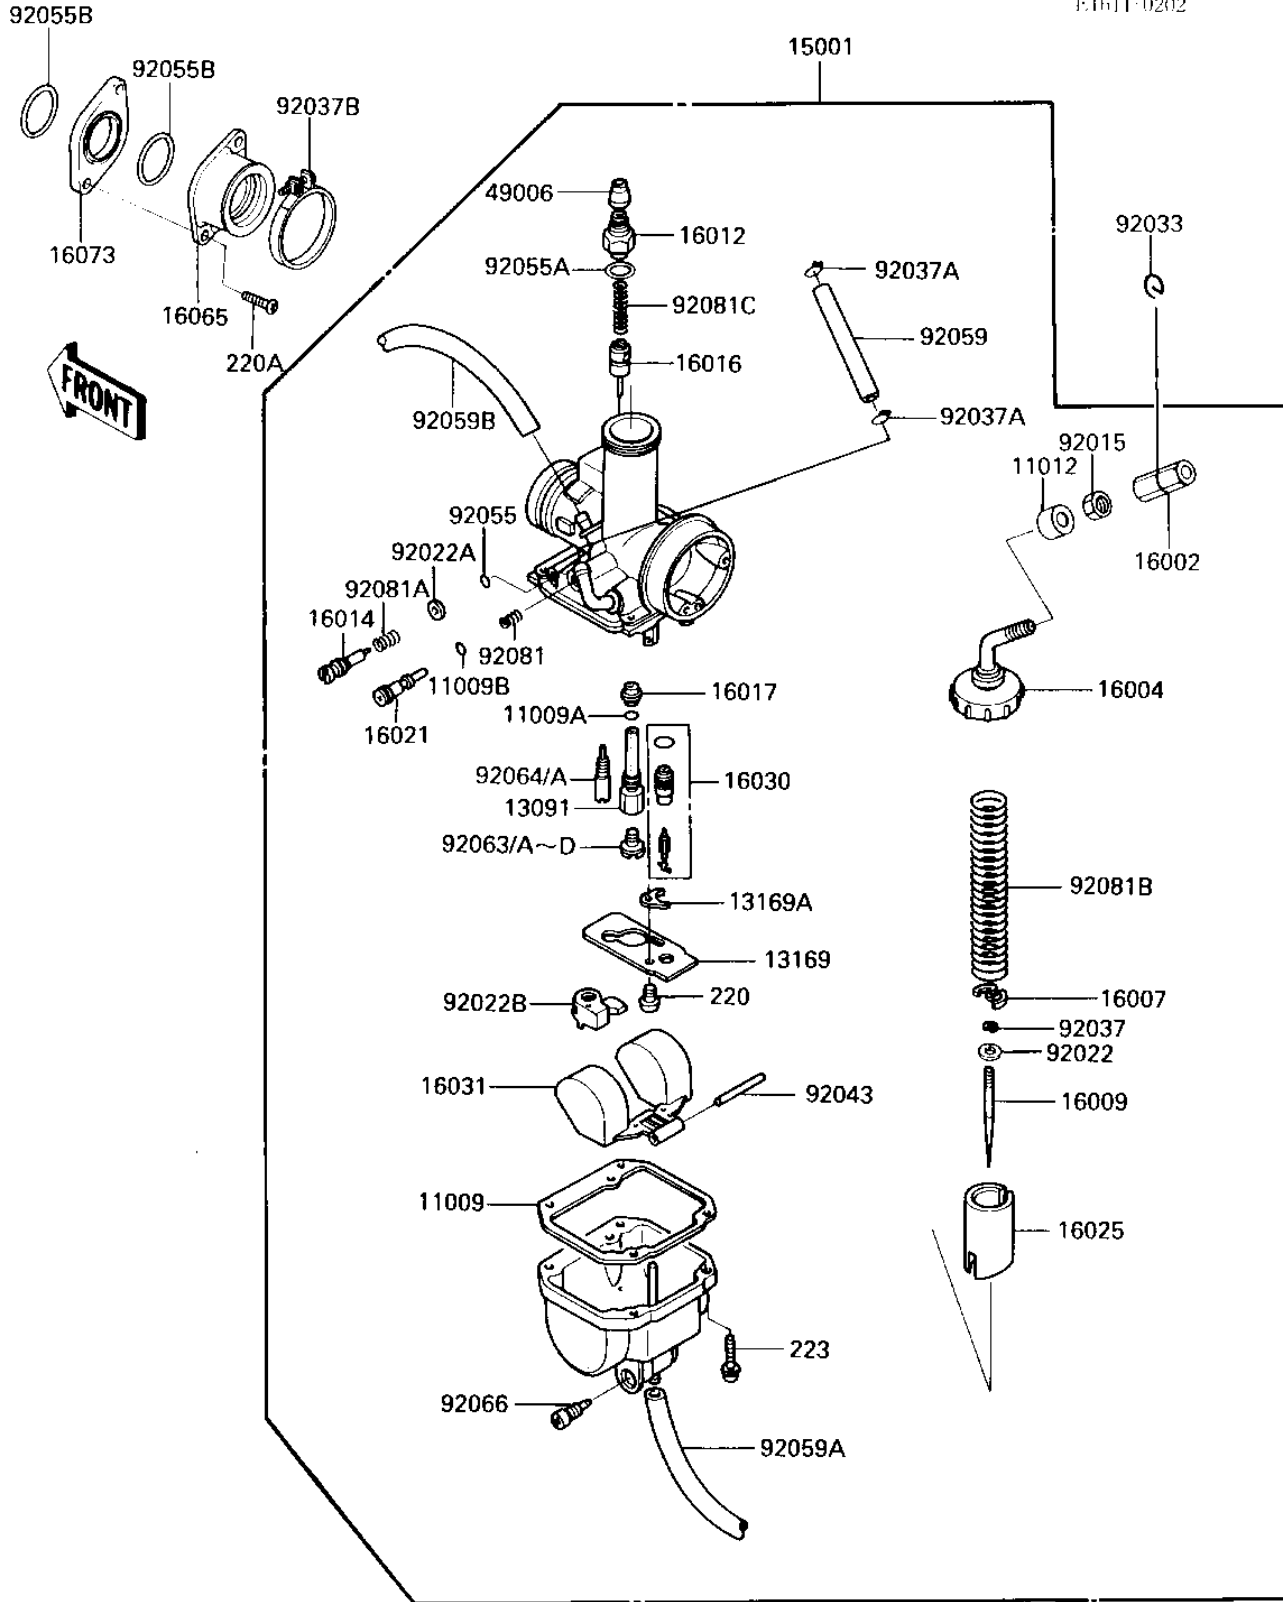

1986 KLT185 PARTS DIAGRAM

CARBURETOR

E1611-0202