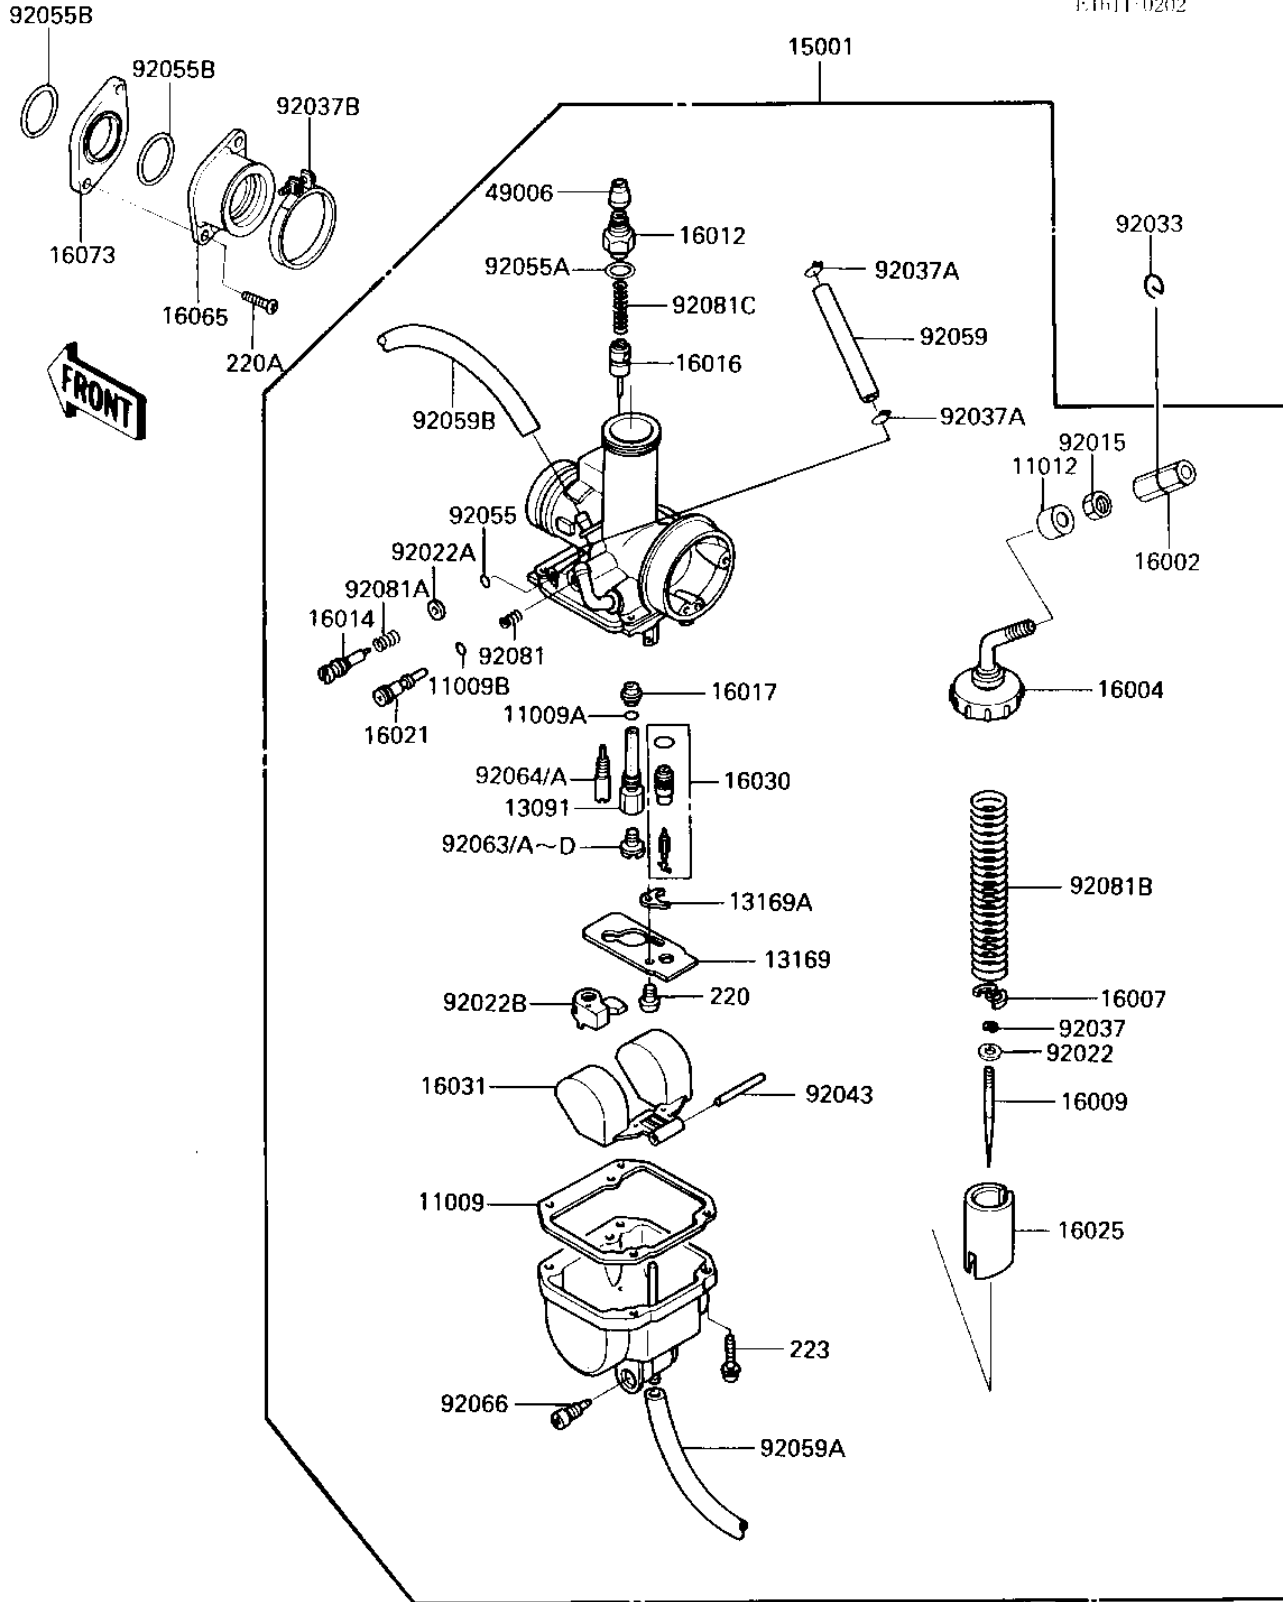

1987 KLT185 PARTS DIAGRAM

CARBURETOR

E1611-0202