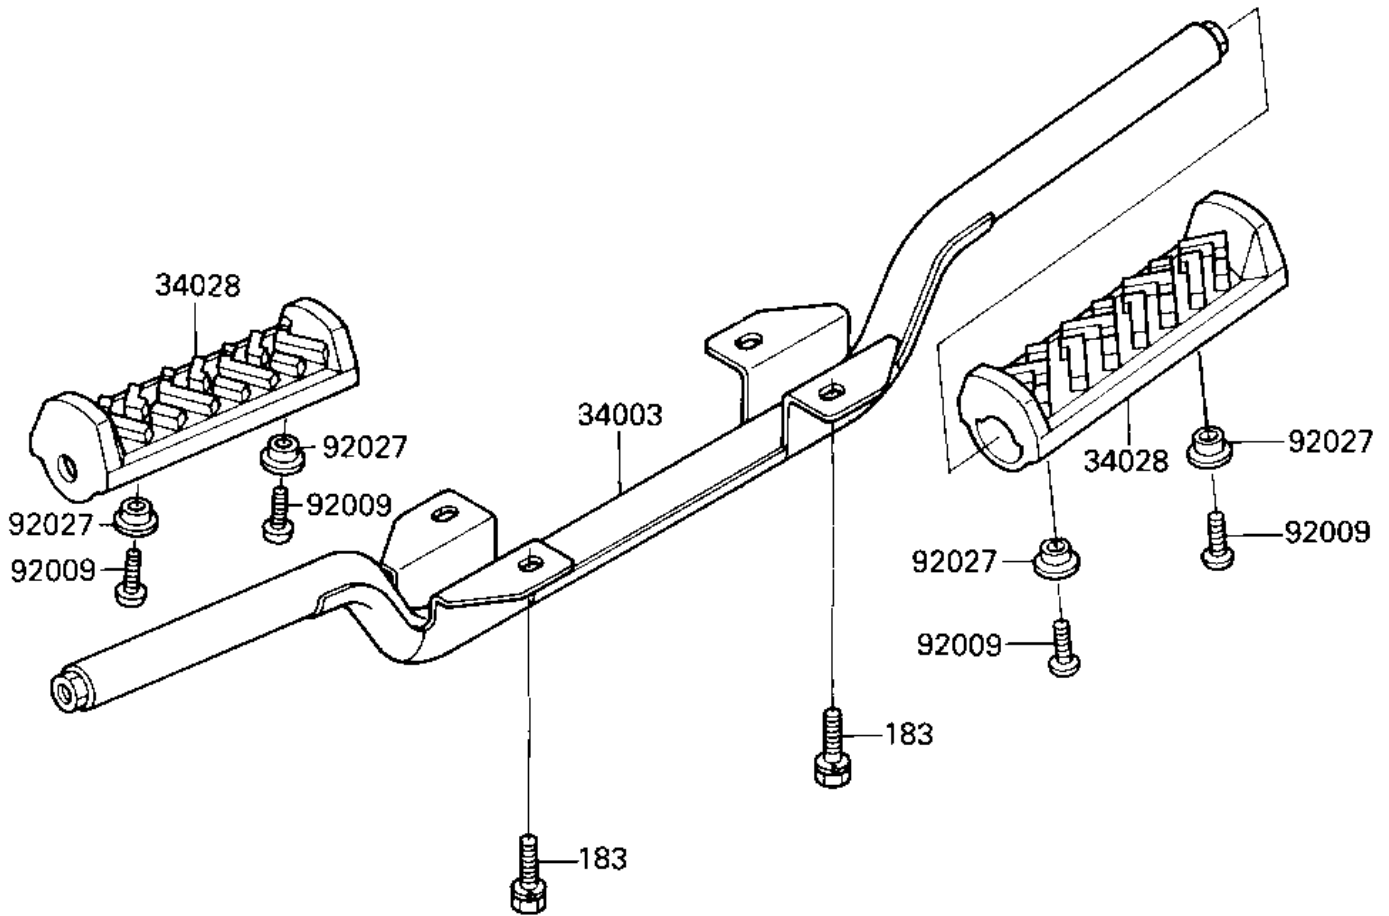

1987 KLT185 PARTS DIAGRAM

FOOTRESTS

F2160-0122

1987 KLT185 PARTS LIST

FOOTRESTS

ITEM NAME	PART NUMBER	QUANTITY
HOLDER-STEP (Ref # 34003)	34003-1210	1
STEP-RUBBER (Ref # 34028)	34028-1123	2
SCREW (Ref # 92009)	92009-4004	4
COLLAR,L=5 (Ref # 92027)	92027-4020	4
BOLT-UPSET-WS-SMALL (Ref # 183)	183J0818	4