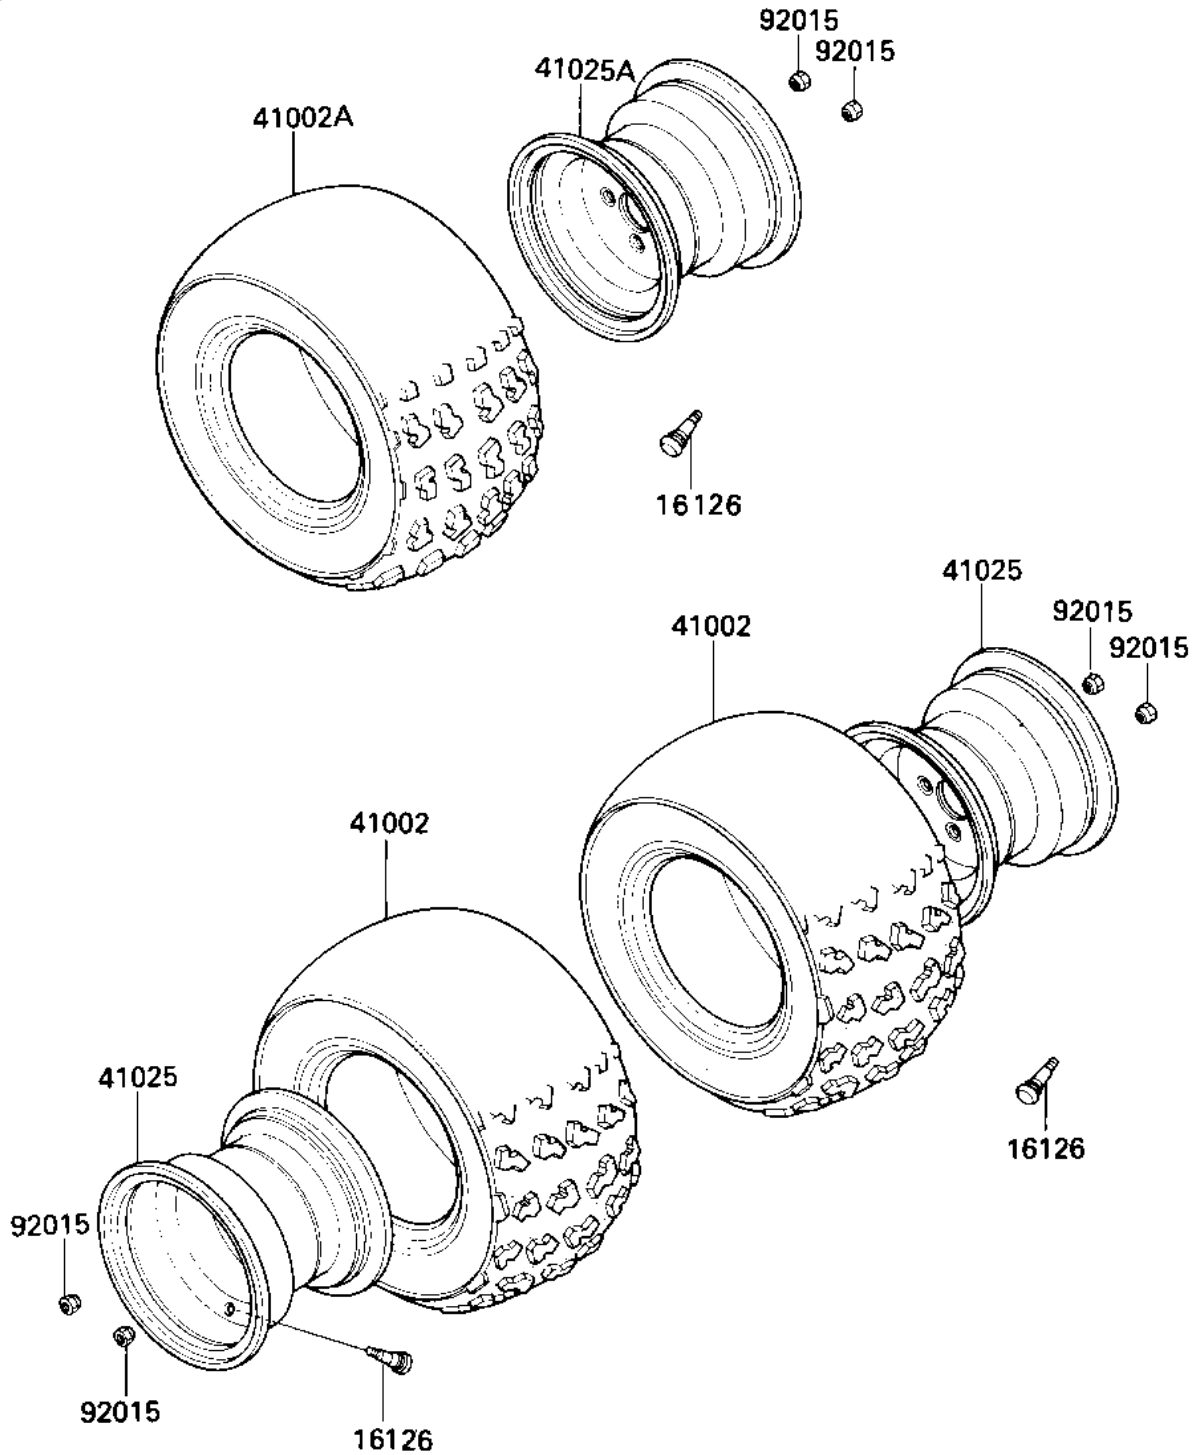

1987 KLT185 PARTS DIAGRAM

WHEELS/TIRES

F2210-0112

1987 KLT185 PARTS LIST

WHEELS/TIRES

ITEM NAME	PART NUMBER	QUANTITY
VALVE,TIRE (Ref # 16126)	16126-4001	3
TIRE 22X11-8 KT517 R (Ref # 41002)	41002-1448	2
TIRE 21X9-8 KT516 F (Ref # 41002A)	41002-1449	1
RIM,RR,G SILVER (Ref # 41025)	41025-1122-F2	2
RIM,FR,G.SILVER (Ref # 41025A)	41025-4008-F2	1
NUT (Ref # 92015)	92015-4005	12