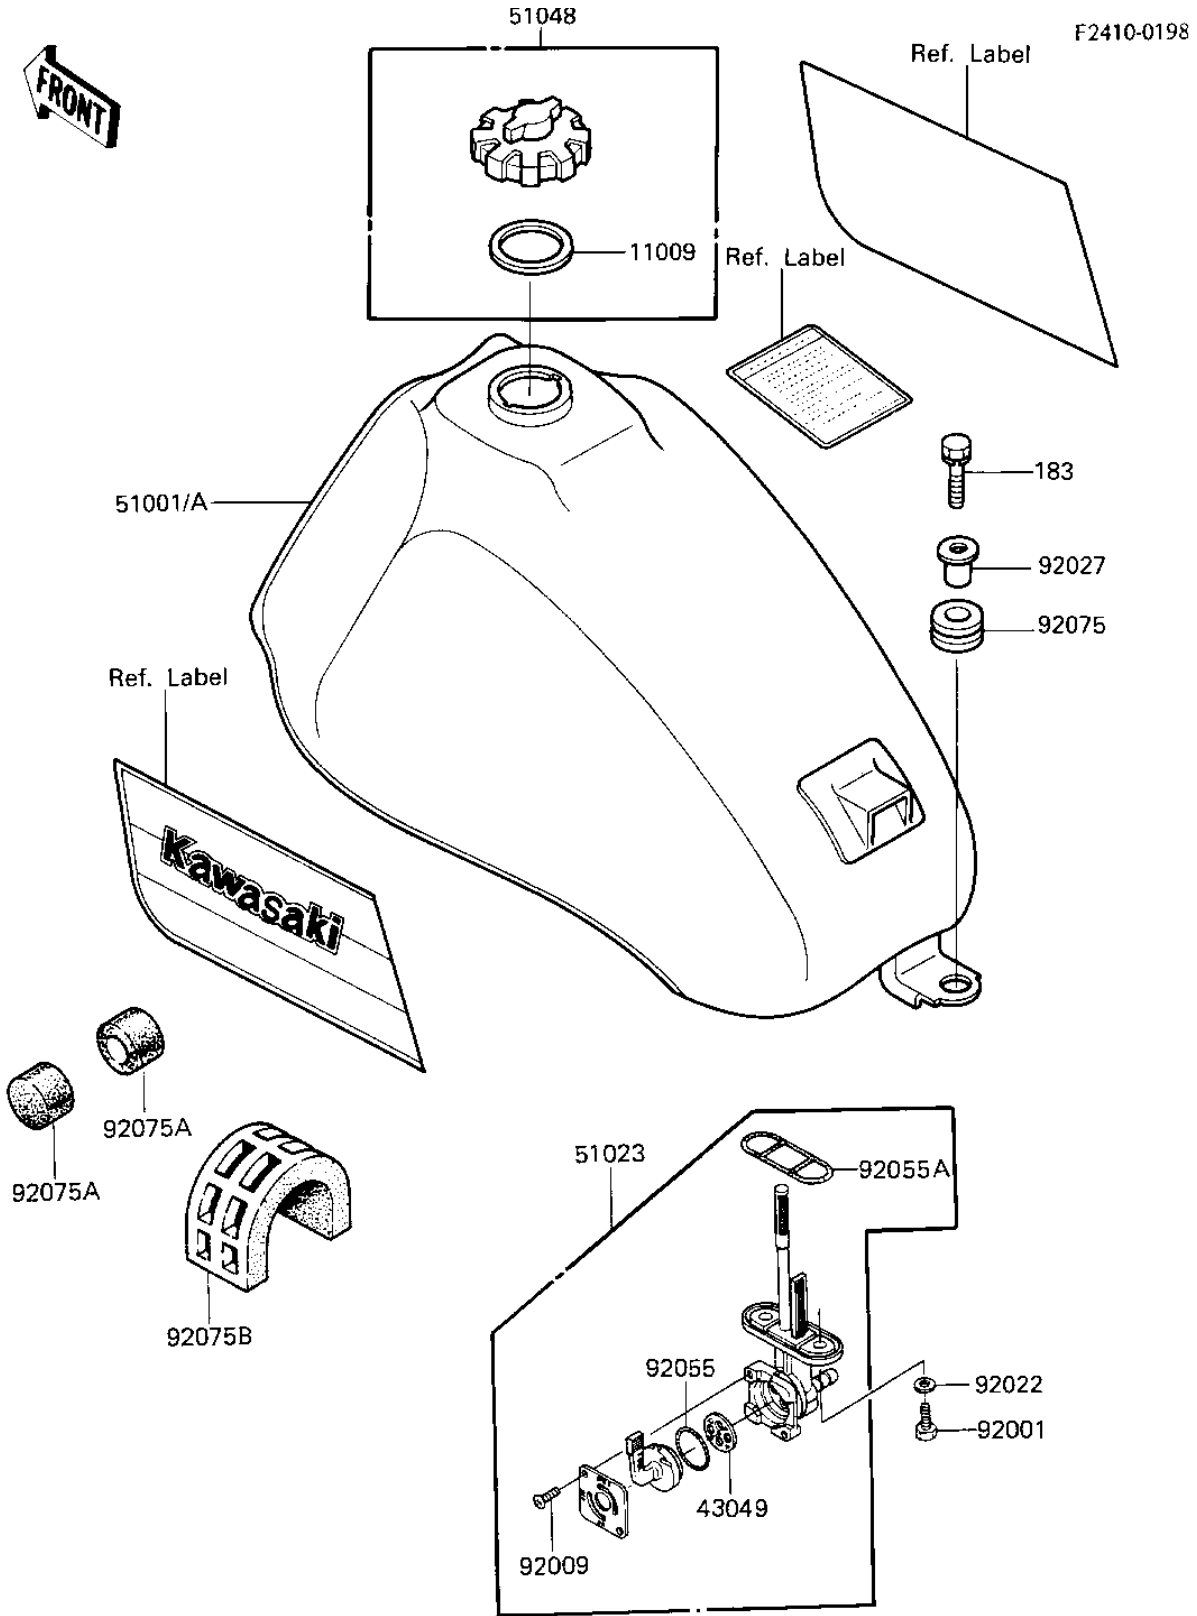

# 1986 KLT185 PARTS DIAGRAM

## FUEL TANK

# 1986 KLT185 PARTS LIST

## FUEL TANK

ITEM NAME	PART NUMBER	QUANTITY
GASKET,FUEL TANK CAP (Ref # 11009)	51059-006	1
PACKING,FUEL TAP VALV (Ref # 43049)	43049-1017	1
TANK-FUEL,RED (Ref # 51001)	51001-4006-B1	1
TANK-FUEL,BLACK (Ref # 51001A)	51001-4006-8G	1
TAP-ASSY,FUEL (Ref # 51023)	51023-1038	1
CAP-ASSY-TANK (Ref # 51048)	51048-1067	1
BOLT,6X20,FUEL TAP (Ref # 92001)	92001-1091	2
SCREW PAN HEAD 3X5 (Ref # 92009)	220B0305A	2
WASHER-PLAIN (Ref # 92022)	92022-183	2
COLLAR,FUEL TANK FITT (Ref # 92027)	92027-1134	1
"0" RING,FUEL TAP LEV (Ref # 92055)	92055-1111	1
"0" RING,FUEL TANK (Ref # 92055A)	92055-1112	1
DAMPER RUBB TANK REAR (Ref # 92075)	92075-030	1
DAMPER RUBBER (Ref # 92075A)	92075-044	2
DAMPER,FUEL TANK (Ref # 92075B)	92075-4038	1
BOLT-UPSET-WS-SMALL (Ref # 183)	183D0830	1