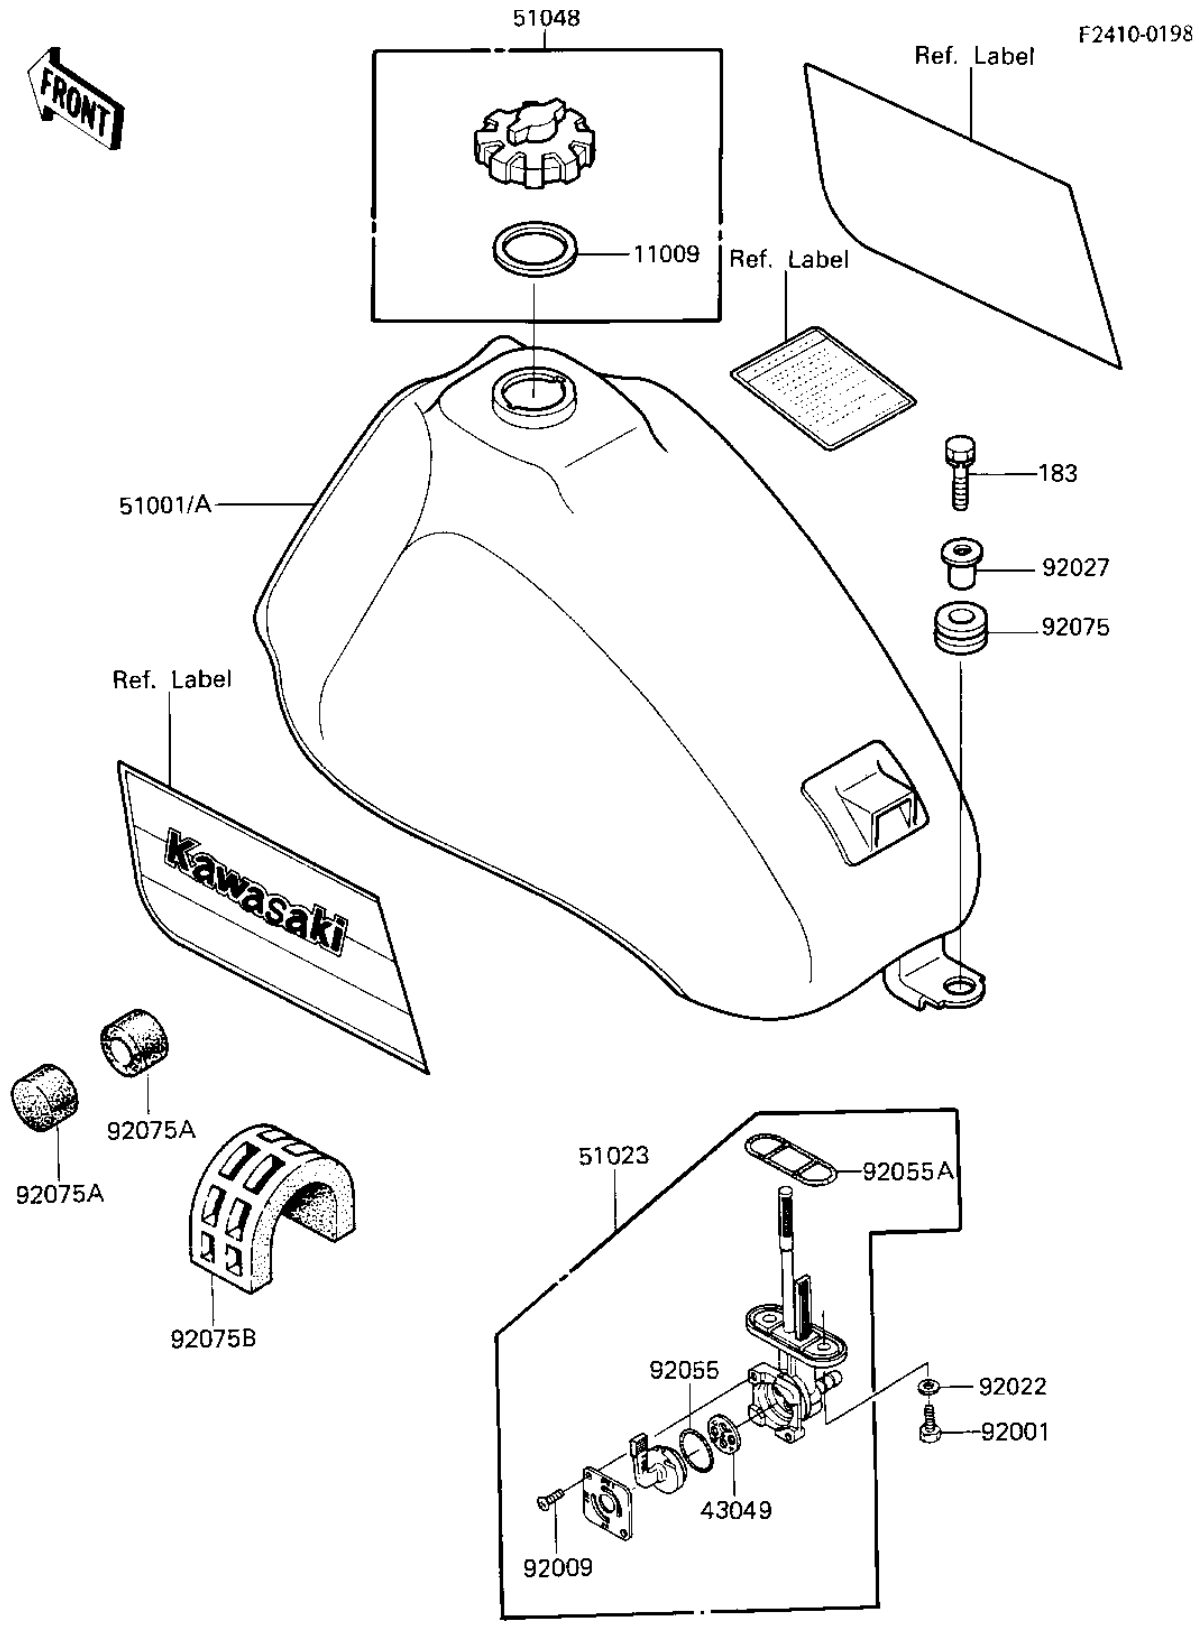

1987 KLT185 PARTS DIAGRAM

FUEL TANK

1987 KLT185 PARTS LIST

FUEL TANK

ITEM NAME	PART NUMBER	QUANTITY
GASKET,FUEL TANK CAP (Ref # 11009)	51059-006	1
PACKING,FUEL TAP VALV (Ref # 43049)	43049-1017	1
TANK-FUEL,RED (Ref # 51001)	51001-4006-B1	1
TANK-FUEL,BLACK (Ref # 51001A)	51001-4006-8G	1
TAP-ASSY,FUEL (Ref # 51023)	51023-1038	1
CAP-ASSY-TANK (Ref # 51048)	51048-1067	1
BOLT,6X20,FUEL TAP (Ref # 92001)	92001-1091	2
SCREW PAN HEAD 3X5 (Ref # 92009)	220B0305A	2
WASHER-PLAIN (Ref # 92022)	92022-183	2
COLLAR,FUEL TANK FITT (Ref # 92027)	92027-1134	1
"0" RING,FUEL TAP LEV (Ref # 92055)	92055-1111	1
"0" RING,FUEL TANK (Ref # 92055A)	92055-1112	1
DAMPER RUBB TANK REAR (Ref # 92075)	92075-030	1
DAMPER RUBBER (Ref # 92075A)	92075-044	2
DAMPER,FUEL TANK (Ref # 92075B)	92075-4038	1
BOLT-UPSET-WS-SMALL (Ref # 183)	183D0830	1