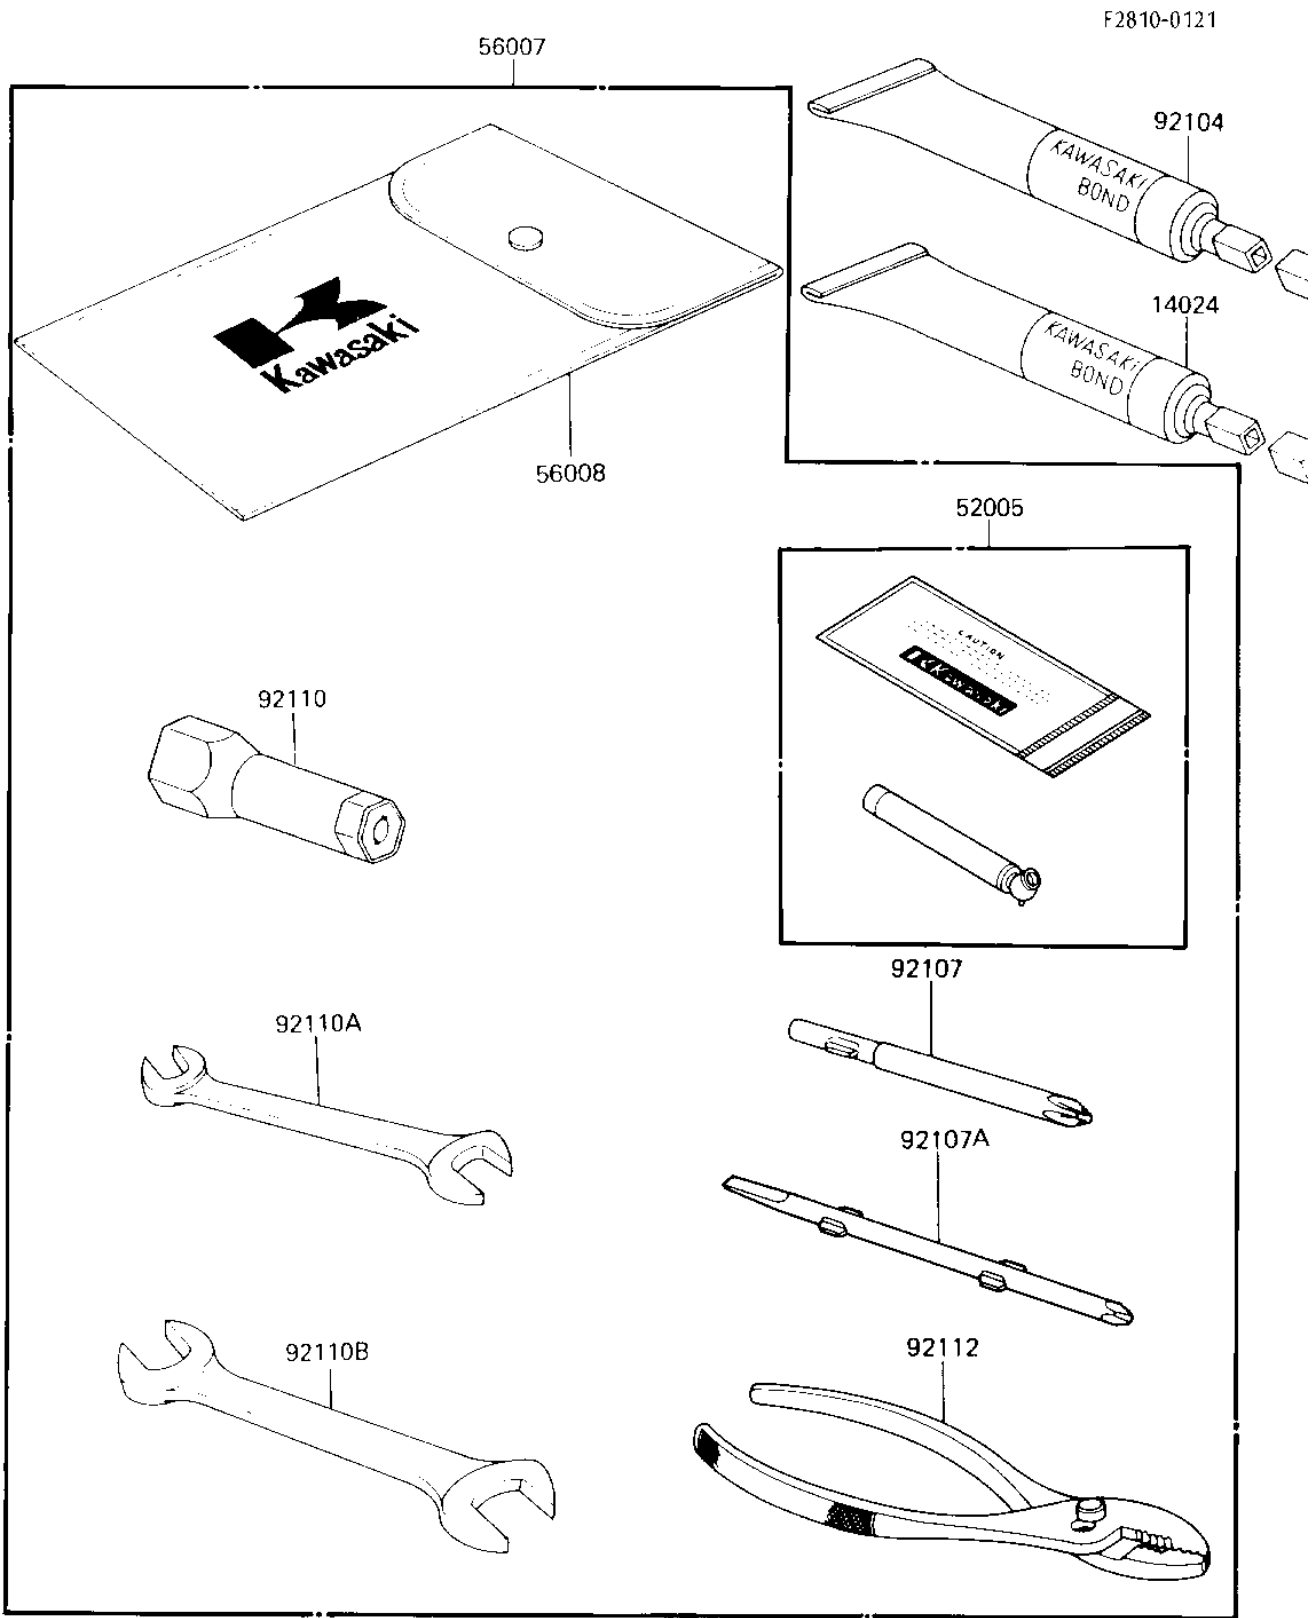

1987 KLT185 PARTS DIAGRAM

OWNER TOOLS

1987 KLT185 PARTS LIST

OWNER TOOLS

ITEM NAME	PART NUMBER	QUANTITY
BOND,#10 (Ref # 14024)	56019-120	1
GAUGE,AIR (Ref # 52005)	52005-1082	1
TOOLKIT (Ref # 56007)	56007-1237	1
BAG,TOOL (Ref # 56008)	56008-1007	1
LIQUID GASKET (Ref # 92104)	92104-002	1
SCREW DRIVER #3 PHLIP (Ref # 92107)	92107-005	1
92107-1052 (Canada) (Ref # 92107A)	92107-1051	1
TOOL-WRENCH (Ref # 92110)	92110-1111	1
TOOL-WRENCH,OPEN END, (Ref # 92110A)	92110-1152	1
TOOL-WRENCH,OPEN END, (Ref # 92110B)	92110-1153	1
PLIERS,160MM (Ref # 92112)	92112-003	1