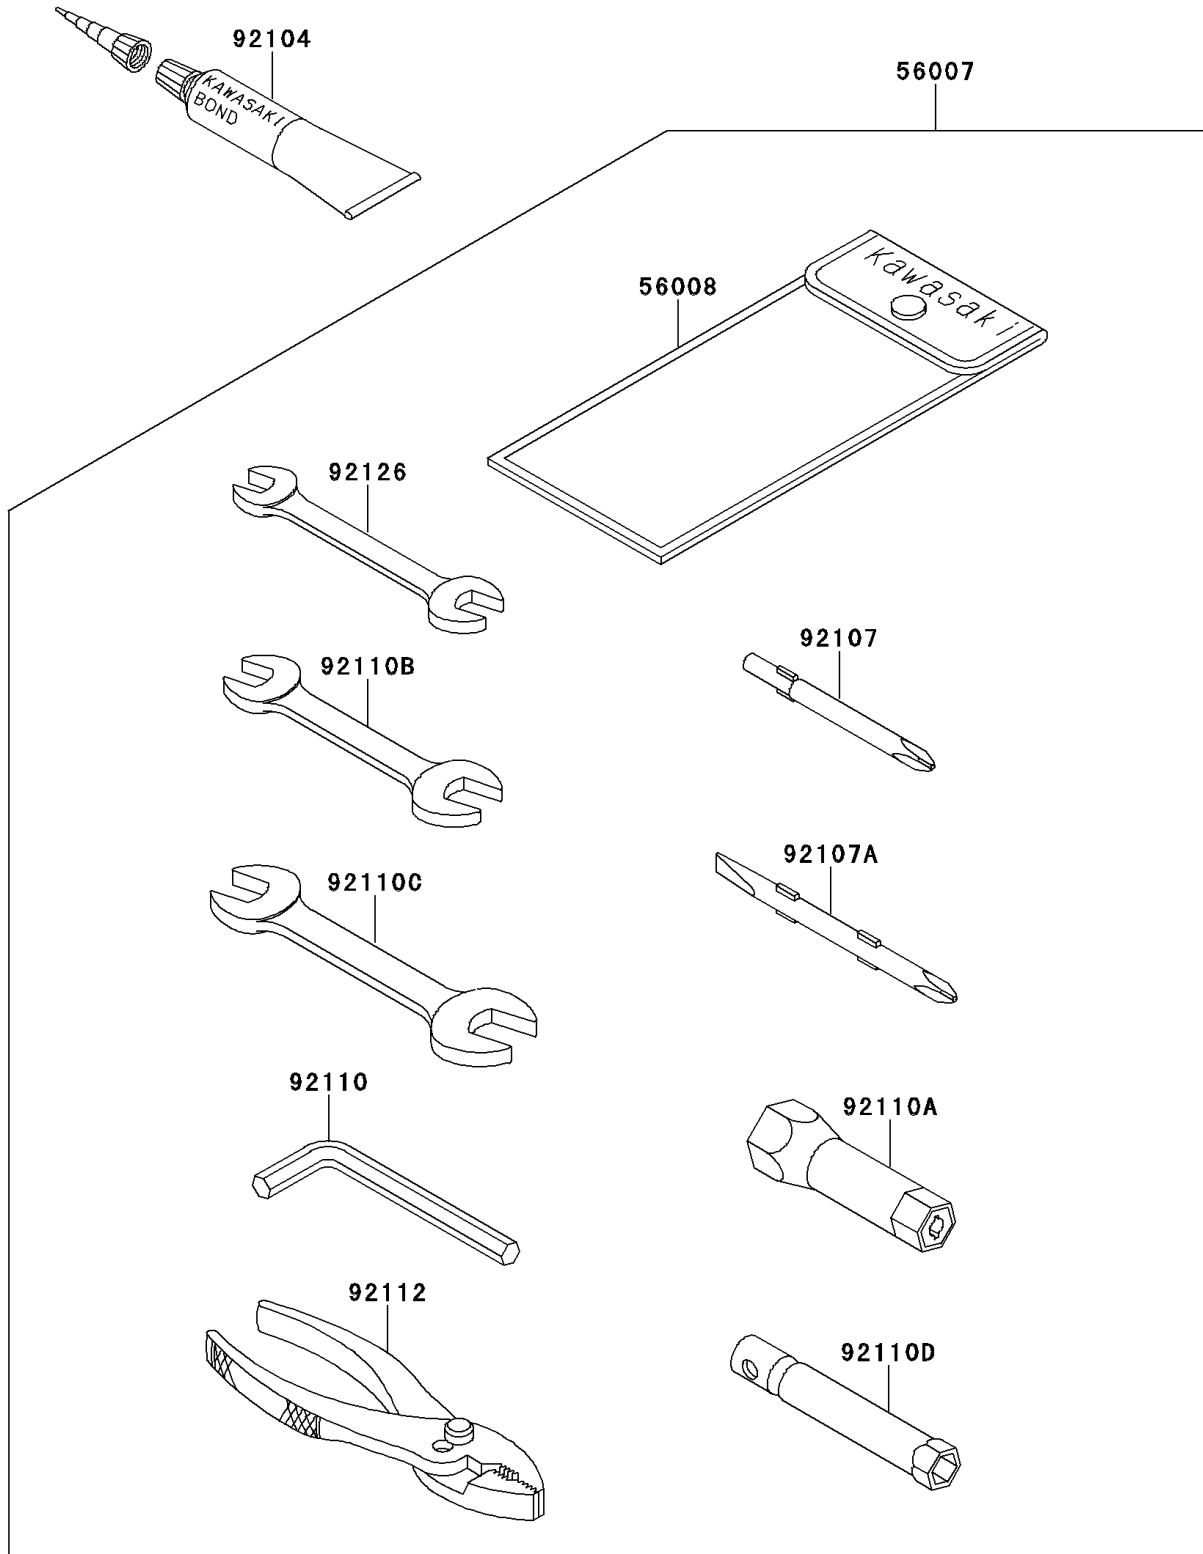

# 1996 900 ZXi PARTS DIAGRAM

Owner's Tools

F3182

## 1996 900 ZXi PARTS LIST

### Owner's Tools

ITEM NAME	PART NUMBER	QUANTITY
TOOL-KIT (Ref # 56007)	56007-3710	1
BAG,TOOL (Ref # 56008)	56008-1007	1
GASKET-LIQUID,TUBE,100G,SILVER (Ref # 92104)	92104-002	AR
TOOL-DRIVER,#3PHILLIPS (Ref # 92107)	92107-005	1
TOOL-DRIVER,#2PHILLIPS&SLOT (Ref # 92107A)	92107-1051	1
TOOL-WRENCH,ALLEN,5MM (Ref # 92110)	92110-1015	1
TOOL-WRENCH,BOX,21MM (Ref # 92110A)	92110-1113	1
TOOL-WRENCH,OPEN END,10X12 (Ref # 92110B)	92110-1152	1
TOOL-WRENCH,OPEN END,14X17 (Ref # 92110C)	92110-1153	1
TOOL-WRENCH,BOX,10MM (Ref # 92110D)	92110-1156	1
TOOL-PLIERS (Ref # 92112)	92112-003	1
TOOL-WRENCH,OPEN END,8X10 (Ref # 92126)	92126-001	1