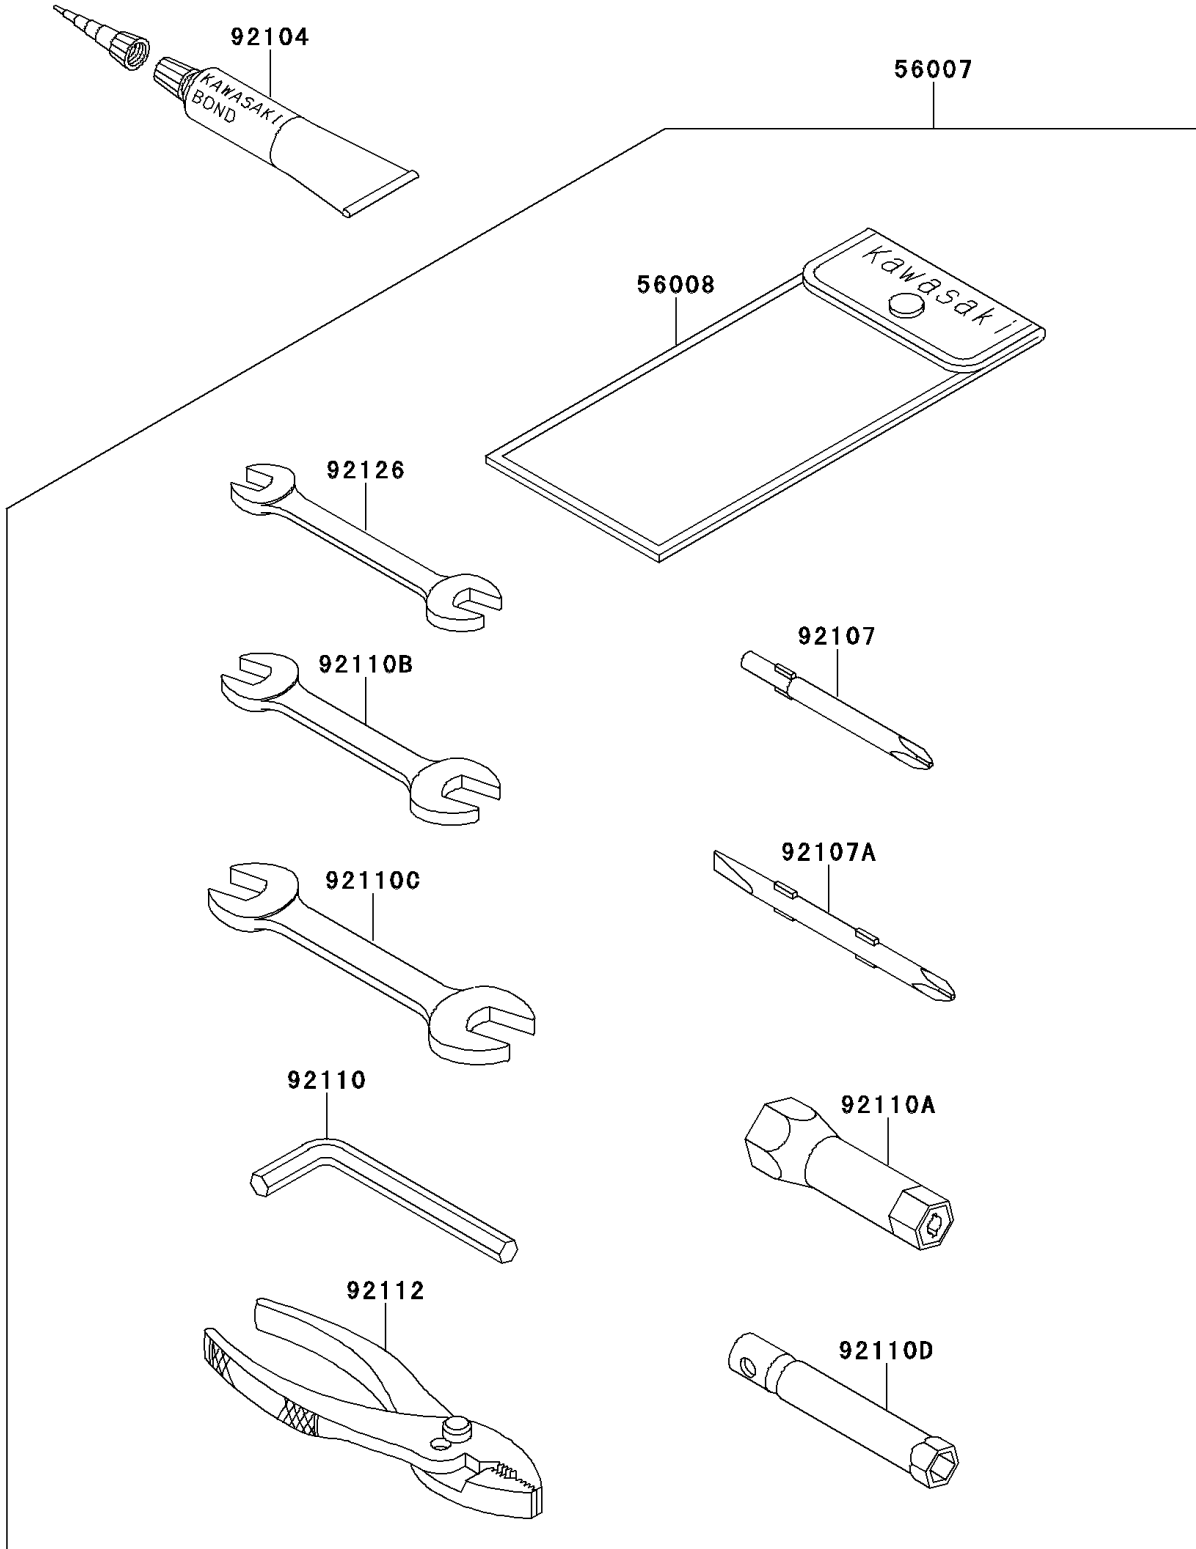

1997 900 ZXi PARTS DIAGRAM

Owner's Tools

F3182

1997 900 ZXi PARTS LIST

Owner's Tools

ITEM NAME	PART NUMBER	QUANTITY
TOOL-KIT (Ref # 56007)	56007-3710	1
BAG,TOOL (Ref # 56008)	56008-1007	1
GASKET-LIQUID,TUBE,100G,SILVER (Ref # 92104)	92104-002	AR
TOOL-DRIVER,#3PHILLIPS (Ref # 92107)	92107-005	1
TOOL-DRIVER,#2PHILLIPS&SLOT (Ref # 92107A)	92107-1051	1
TOOL-WRENCH,ALLEN,5MM (Ref # 92110)	92110-1015	1
TOOL-WRENCH,BOX,21MM (Ref # 92110A)	92110-1113	1
TOOL-WRENCH,OPEN END,10X12 (Ref # 92110B)	92110-1152	1
TOOL-WRENCH,OPEN END,14X17 (Ref # 92110C)	92110-1153	1
TOOL-WRENCH,BOX,10MM (Ref # 92110D)	92110-1156	1
TOOL-PLIERS (Ref # 92112)	92112-003	1
TOOL-WRENCH,OPEN END,8X10 (Ref # 92126)	92126-001	1