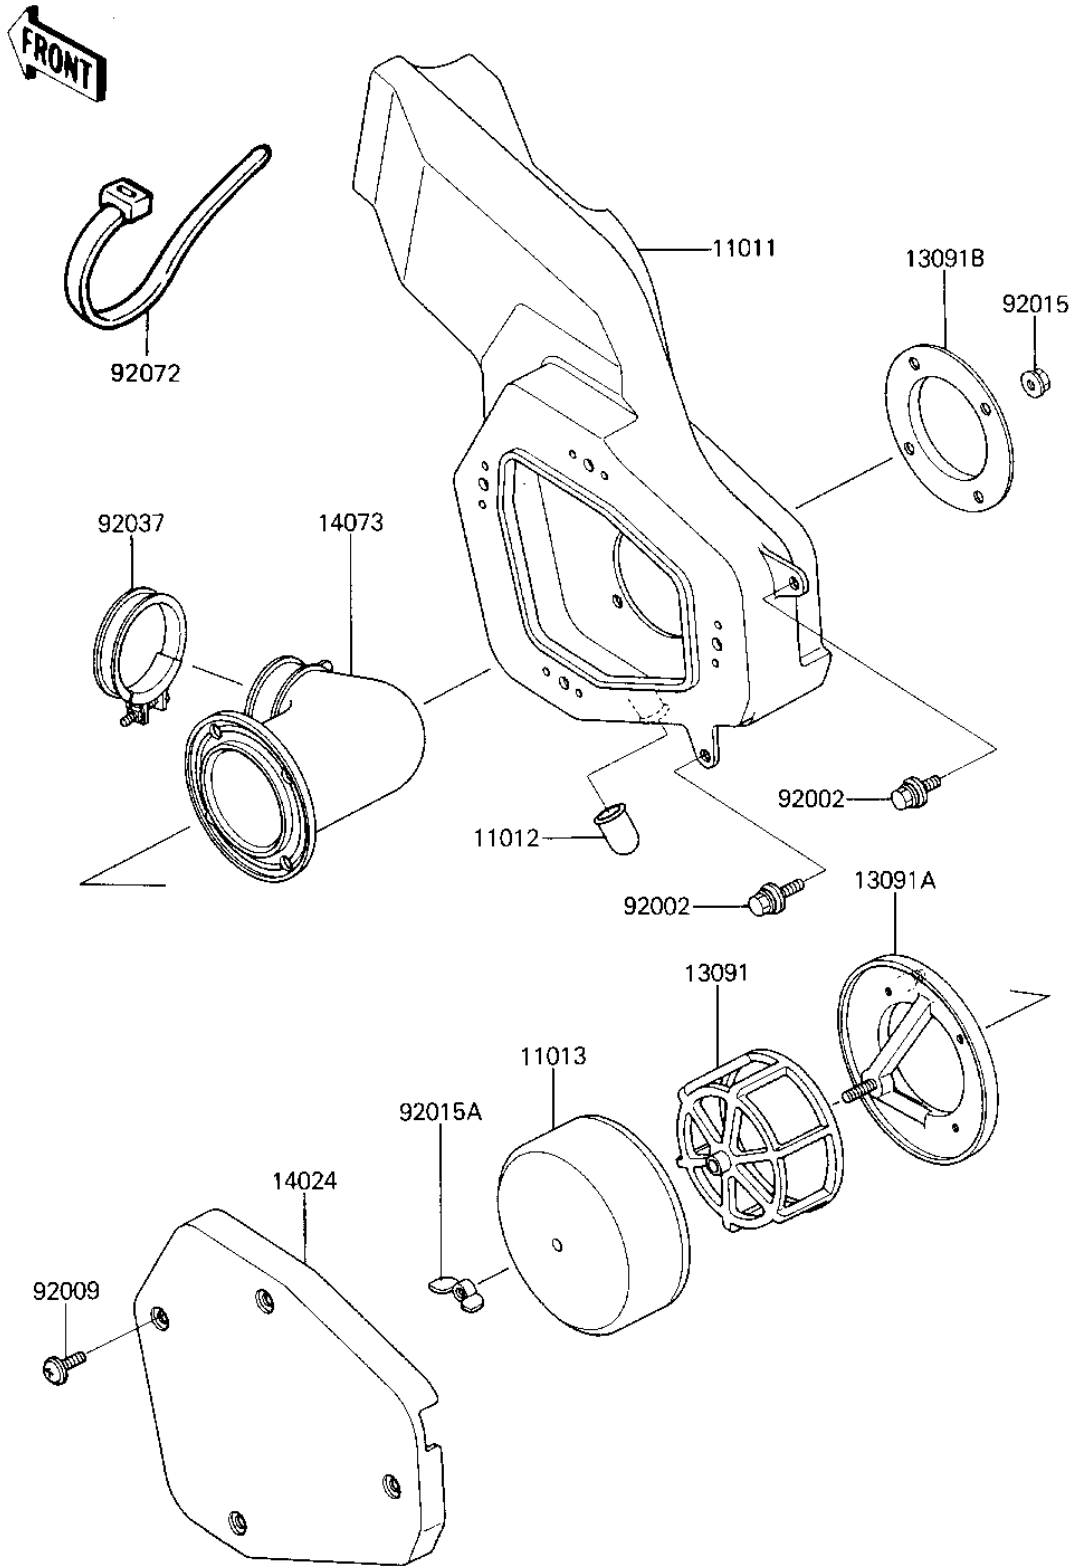

1986 Tecate PARTS DIAGRAM

AIR CLEANER

E1130-0205

1986 Tecate PARTS LIST

AIR CLEANER

ITEM NAME	PART NUMBER	QUANTITY
CASE-AIR FILTER (Ref # 11011)	11011-1208	1
CAP,DRAIN (Ref # 11012)	11012-1308	1
ELEMENT-AIR FILTER (Ref # 11013)	11013-1136	1
HOLDER,ELEMENT (Ref # 13091)	13091-1403	1
HOLDER (Ref # 13091A)	13091-1404	1
HOLDER (Ref # 13091B)	13091-1405	1
COVER,AIR FILTER CASE (Ref # 14024)	14024-1140	1
DUCT,AIR FILTER (Ref # 14073)	14073-1237	1
BOLT (Ref # 92002)	92150-1506	2
SCREW,6X14 (Ref # 92009)	92009-1287	4
NUT,FLANGED,5MM (Ref # 92015)	92015-1259	4
NUT,AIR CLEANER CAP (Ref # 92015A)	92016-062	1
CLAMP (Ref # 92037)	92037-171	1
BAND,L-444.5 (Ref # 92072)	92072-1211	1