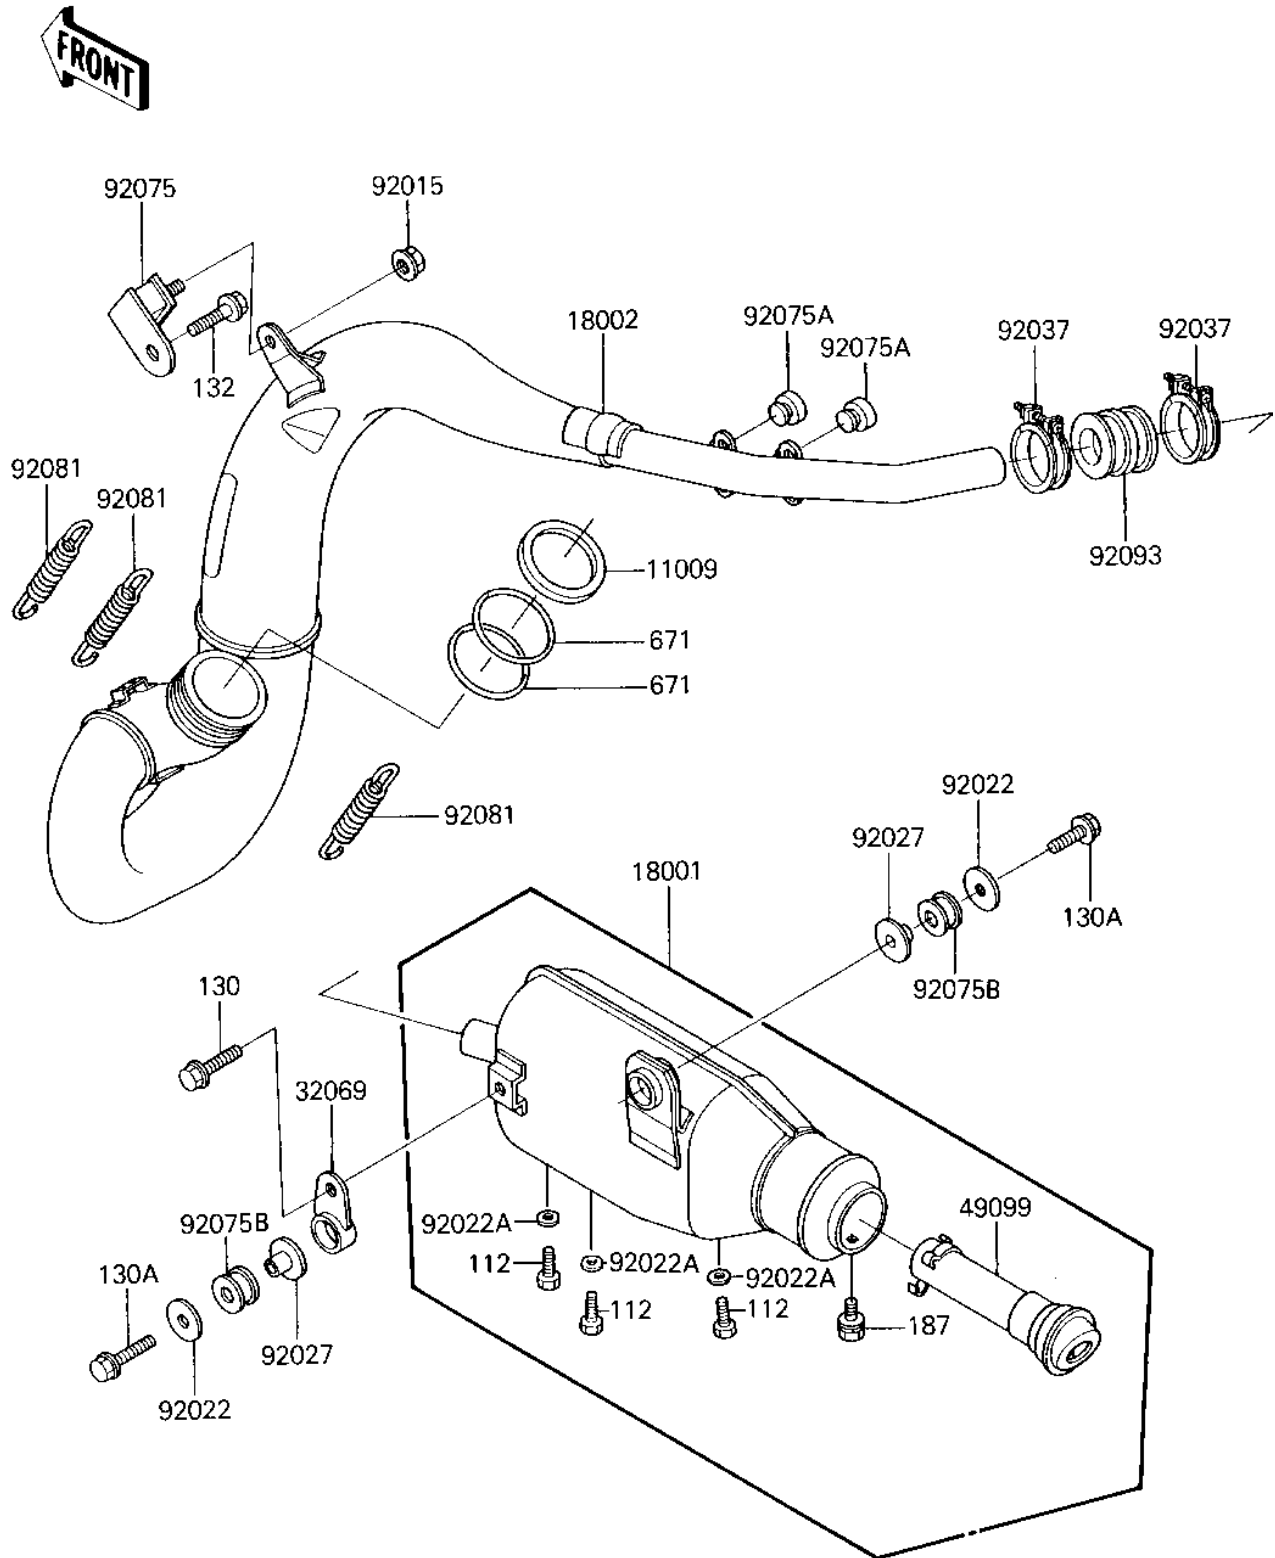

1986 Tecate PARTS DIAGRAM

MUFFLER

E114U-0240

1986 Tecate PARTS LIST

MUFFLER

ITEM NAME	PART NUMBER	QUANTITY
GASKET,EXHAUST PIPE (Ref # 11009)	11009-1253	1
MUFFLER (Ref # 18001)	18001-1592	1
BODY-COMP-MUFFLER (Ref # 18002)	18002-1629	1
BRACKET-MUFFLER (Ref # 32069)	32069-1259	1
BAFFLE-PIPE MUFFLER (Ref # 49099)	49099-1221	1
NUT-6MM (Ref # 92015)	92015-1078	1
WASHER,PLAIN (Ref # 92022)	92022-298	2
WASHER,PLAIN (Ref # 92022A)	92022-304	3
COLLAR,MUFFLER (Ref # 92027)	92027-1981	2
CLAMP,CARBURETOR,40MM (Ref # 92037)	92037-1129	2
DAMPER,MUFFLER (Ref # 92075)	92075-1891	1
DAMPER,SIDE COVER (Ref # 92075A)	92075-1598	4
DAMPER,MUFFLER (Ref # 92075B)	92075-1809	2
SPRING,MUFFLER CONECT (Ref # 92081)	92081-1526	3
SEAL,MUFFLER (Ref # 92093)	92093-1085	1
BOLT,6X10 (Ref # 112)	112G0610	3
BOLT,FLANGED,8X14 (Ref # 130)	130G0814	1
BOLT,FLANGED,8X30 (Ref # 130A)	130G0830	2
BOLT-FLANGED-SMALL (Ref # 132)	132G0612	1
BOLT 6X12 (Ref # 187)	187B0612	1
O RING,50MM (Ref # 671)	671E2550	2