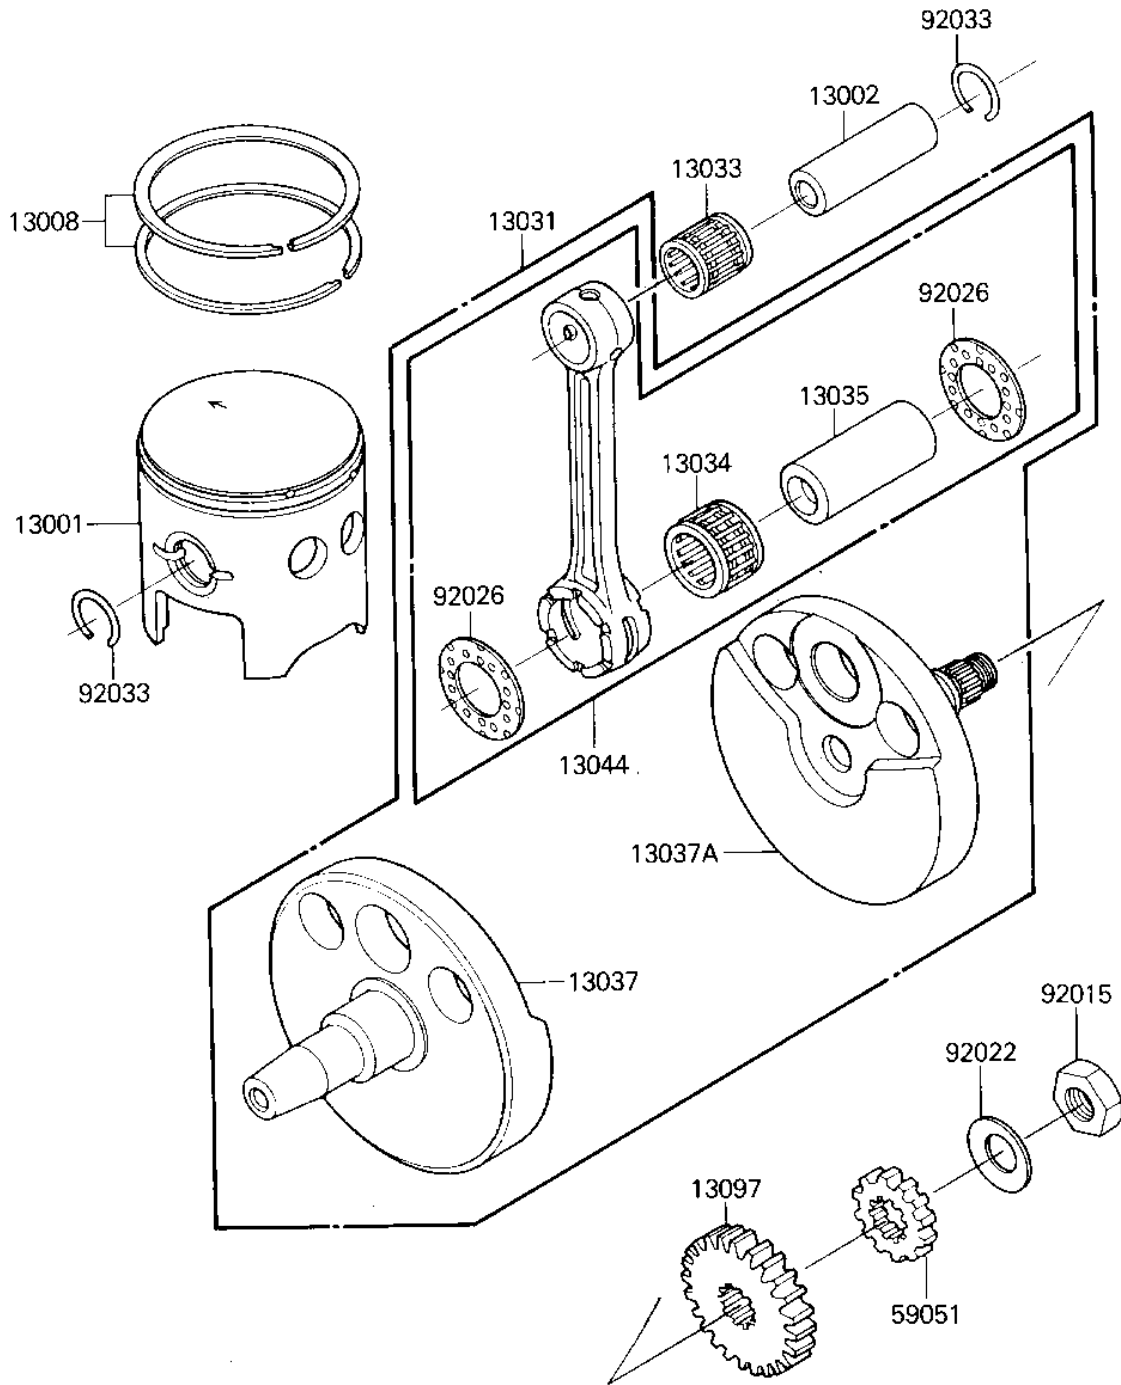

# 1986 Tecate PARTS DIAGRAM

CRANKSHAFT/PISTON

E1320-0037

# 1986 Tecate PARTS LIST

## CRANKSHAFT/PISTON

ITEM NAME	PART NUMBER	QUANTITY
PISTON,STD (Ref # 13001)	13001-1039	1
PIN-PISTON (Ref # 13002)	13002-017	1
RING-SET-PISTON (Ref # 13008)	13008-5068	1
CRANKSHAFT-COMP (Ref # 13031)	13031-1213	1
BEARING-SMALL END (Ref # 13033)	13033-1010	1
BEARING-BIG END,H24X3 (Ref # 13034)	13034-1060	1
PIN,CRANK (Ref # 13035)	13035-034	1
CRANKSHAFT (Ref # 13037)	13037-1097	1
CRANKSHAFT,RH (Ref # 13037A)	13037-1275	1
SET-CONNECTING ROD (Ref # 13044)	13044-5042	1
GEAR-PRIMARY SPUR,18T (Ref # 13097)	13097-1084	1
GEAR-SPUR,WATER PUMP, (Ref # 59051)	59051-1049	1
NUT,16MM (Ref # 92015)	92015-1176	1
WASHER,16.3X29X1.75 (Ref # 92022)	92022-1356	1
SPACER (Ref # 92026)	92026-1241	2
CIRCLIP-PISTON PIN (Ref # 92033)	92036-015	2