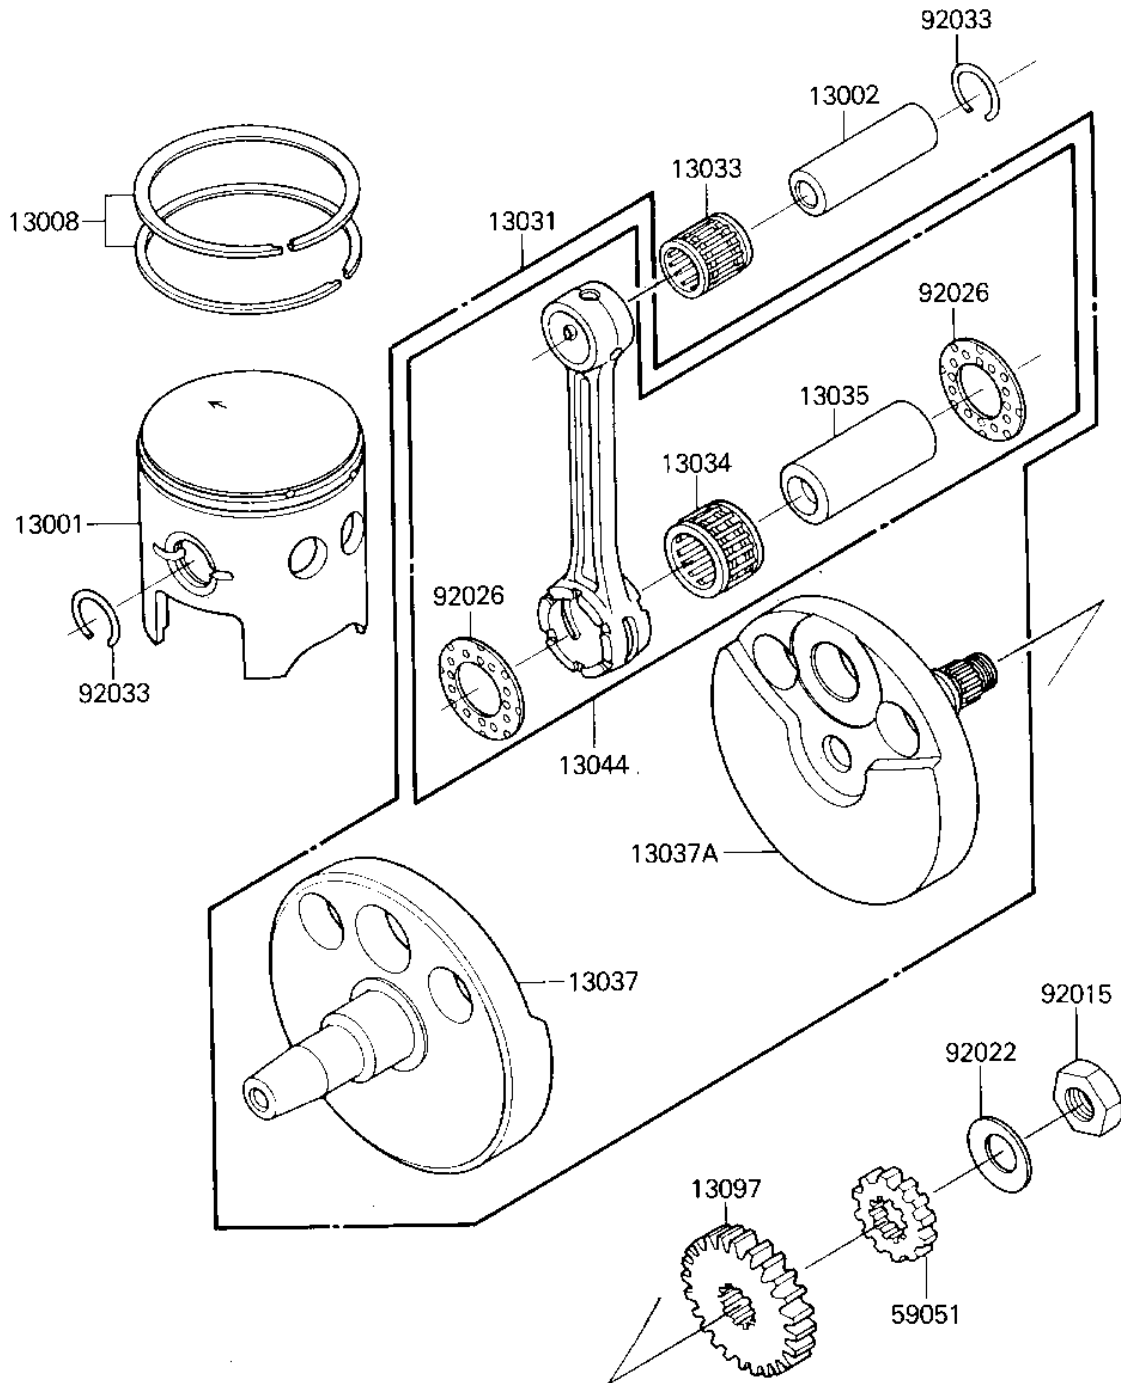

1986 Tecate PARTS DIAGRAM

CRANKSHAFT/PISTON

E1320-0037

1986 Tecate PARTS LIST

CRANKSHAFT/PISTON

ITEM NAME	PART NUMBER	QUANTITY
PISTON,STD (Ref # 13001)	13001-1039	1
PIN-PISTON (Ref # 13002)	13002-017	1
RING-SET-PISTON (Ref # 13008)	13008-5068	1
CRANKSHAFT-COMP (Ref # 13031)	13031-1213	1
BEARING-SMALL END (Ref # 13033)	13033-1010	1
BEARING-BIG END,H24X3 (Ref # 13034)	13034-1060	1
PIN,CRANK (Ref # 13035)	13035-034	1
CRANKSHAFT (Ref # 13037)	13037-1097	1
CRANKSHAFT,RH (Ref # 13037A)	13037-1275	1
SET-CONNECTING ROD (Ref # 13044)	13044-5042	1
GEAR-PRIMARY SPUR,18T (Ref # 13097)	13097-1084	1
GEAR-SPUR,WATER PUMP, (Ref # 59051)	59051-1049	1
NUT,16MM (Ref # 92015)	92015-1176	1
WASHER,16.3X29X1.75 (Ref # 92022)	92022-1356	1
SPACER (Ref # 92026)	92026-1241	2
CIRCLIP-PISTON PIN (Ref # 92033)	92036-015	2