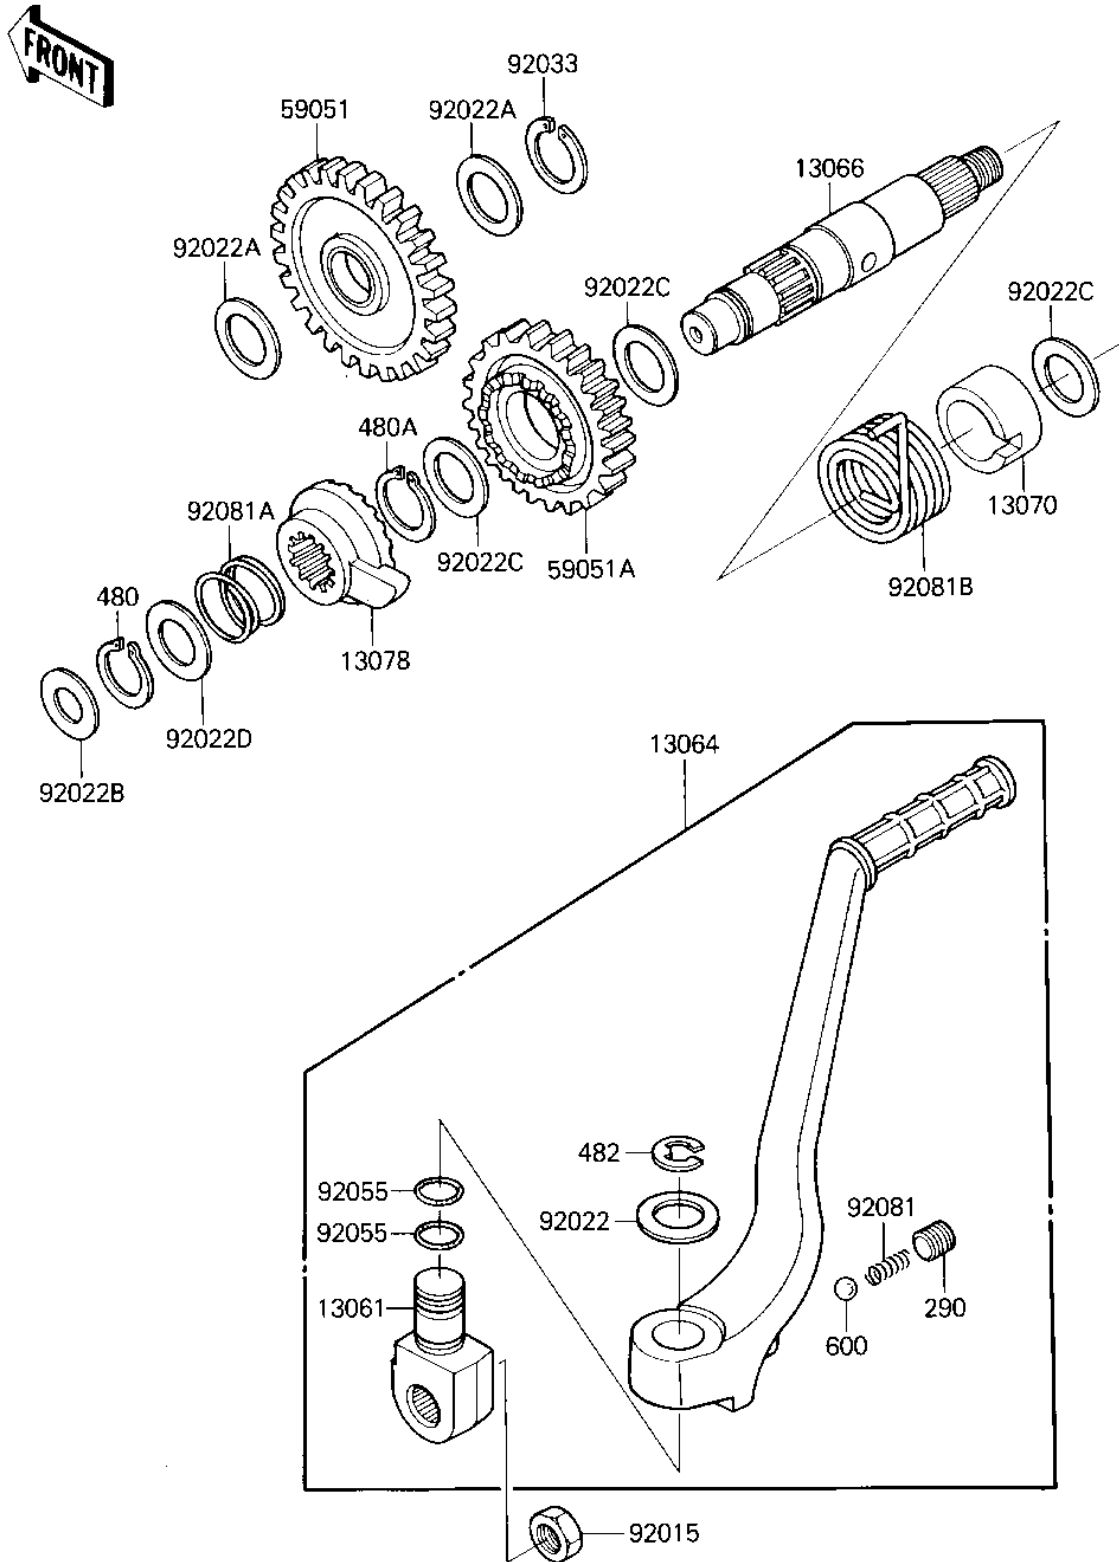

1986 Tecate PARTS DIAGRAM

KICKSTARTER MECHANISM

E1340-0034

1986 Tecate PARTS LIST

KICKSTARTER MECHANISM

ITEM NAME	PART NUMBER	QUANTITY
BOSS,KICK PEDAL (Ref # 13061)	13061-1055	1
LEVER-ASSY-KICK,PEDAL (Ref # 13064)	13064-1047	1
SHAFT-KICK (Ref # 13066)	13066-1026	1
GUIDE,KICK SPRING (Ref # 13070)	13070-1063	1
RATCHET (Ref # 13078)	13078-1061	1
IDLE GEAR, KICKSTRTER (Ref # 59051)	59051-1022	1
GEAR-SPUR,KICKSTARTER (Ref # 59051A)	59051-1051	1
NUT,12MM (Ref # 92015)	92015-1001	1
WASHER,PLAIN (Ref # 92022)	92022-1019	1
WASHER (Ref # 92022A)	92022-252	2
WASHER,PLAIN (Ref # 92022B)	92022-269	1
WASHER,PLAIN (Ref # 92022C)	92022-271	3
WASHER,PLAIN (Ref # 92022D)	92022-315	1
CIRCLIP,18MM (Ref # 92033)	92033-029	1
"O" RING,11.5MM (Ref # 92055)	92055-072	2
SPRING KICK PEDAL (Ref # 92081)	92081-020	1
SPRING,RATCHET (Ref # 92081A)	92081-122	1
SPRING,KICKSTARTER (Ref # 92081B)	92081-1253	1
SCREW, 8X16 (Ref # 290)	290Q0816	1
CIRCLIP 16MM (Ref # 480)	480J1600	1
CIRCLIP 18MM (Ref # 480A)	480J1800	1
RING, SNAP (Ref # 482)	482L0100	1
BALL STEEL 1/4' (Ref # 600)	600A0800	1