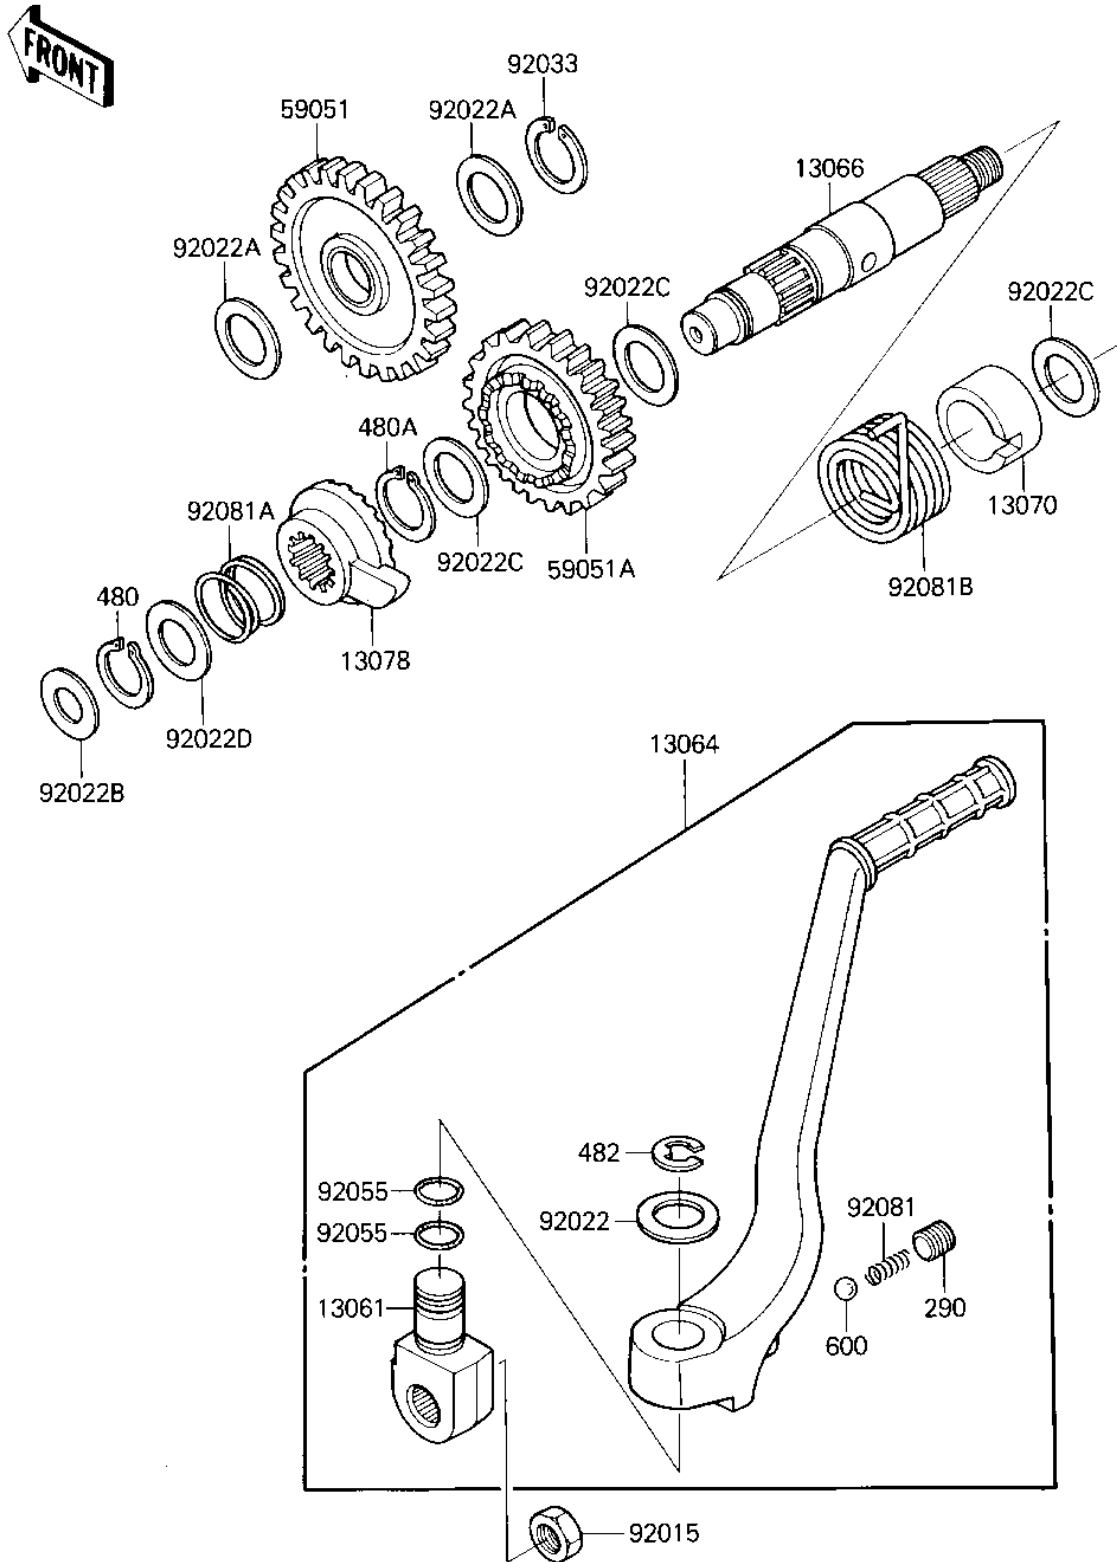

# 1986 Tecate PARTS DIAGRAM

## KICKSTARTER MECHANISM

E1340-0034

# 1986 Tecate PARTS LIST

## KICKSTARTER MECHANISM

ITEM NAME	PART NUMBER	QUANTITY
BOSS,KICK PEDAL (Ref # 13061)	13061-1055	1
LEVER-ASSY-KICK,PEDAL (Ref # 13064)	13064-1047	1
SHAFT-KICK (Ref # 13066)	13066-1026	1
GUIDE,KICK SPRING (Ref # 13070)	13070-1063	1
RATCHET (Ref # 13078)	13078-1061	1
IDLE GEAR, KICKSTRTER (Ref # 59051)	59051-1022	1
GEAR-SPUR,KICKSTARTER (Ref # 59051A)	59051-1051	1
NUT,12MM (Ref # 92015)	92015-1001	1
WASHER,PLAIN (Ref # 92022)	92022-1019	1
WASHER (Ref # 92022A)	92022-252	2
WASHER,PLAIN (Ref # 92022B)	92022-269	1
WASHER,PLAIN (Ref # 92022C)	92022-271	3
WASHER,PLAIN (Ref # 92022D)	92022-315	1
CIRCLIP,18MM (Ref # 92033)	92033-029	1
"O" RING,11.5MM (Ref # 92055)	92055-072	2
SPRING KICK PEDAL (Ref # 92081)	92081-020	1
SPRING,RATCHET (Ref # 92081A)	92081-122	1
SPRING,KICKSTARTER (Ref # 92081B)	92081-1253	1
SCREW, 8X16 (Ref # 290)	290Q0816	1
CIRCLIP 16MM (Ref # 480)	480J1600	1
CIRCLIP 18MM (Ref # 480A)	480J1800	1
RING, SNAP (Ref # 482)	482L0100	1
BALL STEEL 1/4' (Ref # 600)	600A0800	1