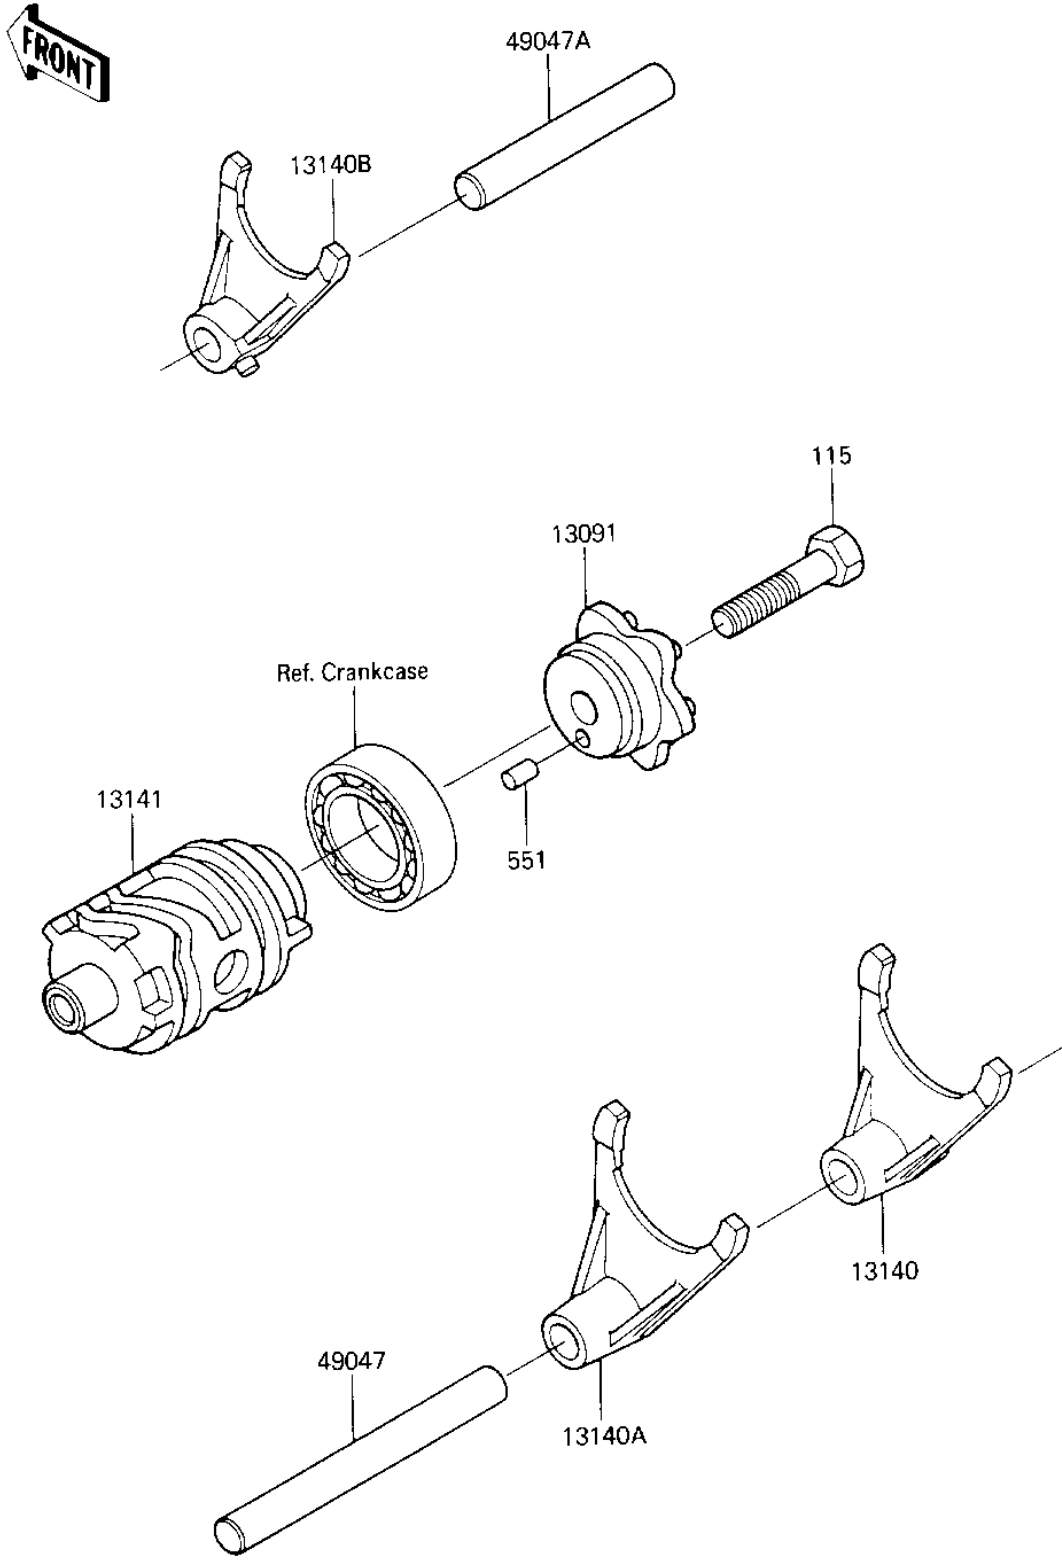

1986 Tecate PARTS DIAGRAM

GEAR CHANGE DRUM & FORKS

E1362-0098

1986 Tecate PARTS LIST

GEAR CHANGE DRUM & FORKS

ITEM NAME	PART NUMBER	QUANTITY
HOLDER (Ref # 13091)	13091-1427	1
FORK-SHIFT,LOW (Ref # 13140)	13140-1071	1
FORK-SHIFT,2ND&3RD (Ref # 13140A)	13140-1072	1
FORK-SHIFT,4TH&TOP (Ref # 13140B)	13140-1073	1
DRUM-CHANGE (Ref # 13141)	13141-1069	1
ROD,SHIFT,10X90 (Ref # 49047)	49047-1009	1
ROD,SHIFT,L=65M/M (Ref # 49047A)	49047-1011	1
BOLT-SMALL-UPSET 8X25 (Ref # 115)	115G0825	1
PIN,DOWEL,4X8 (Ref # 551)	551A0408	1