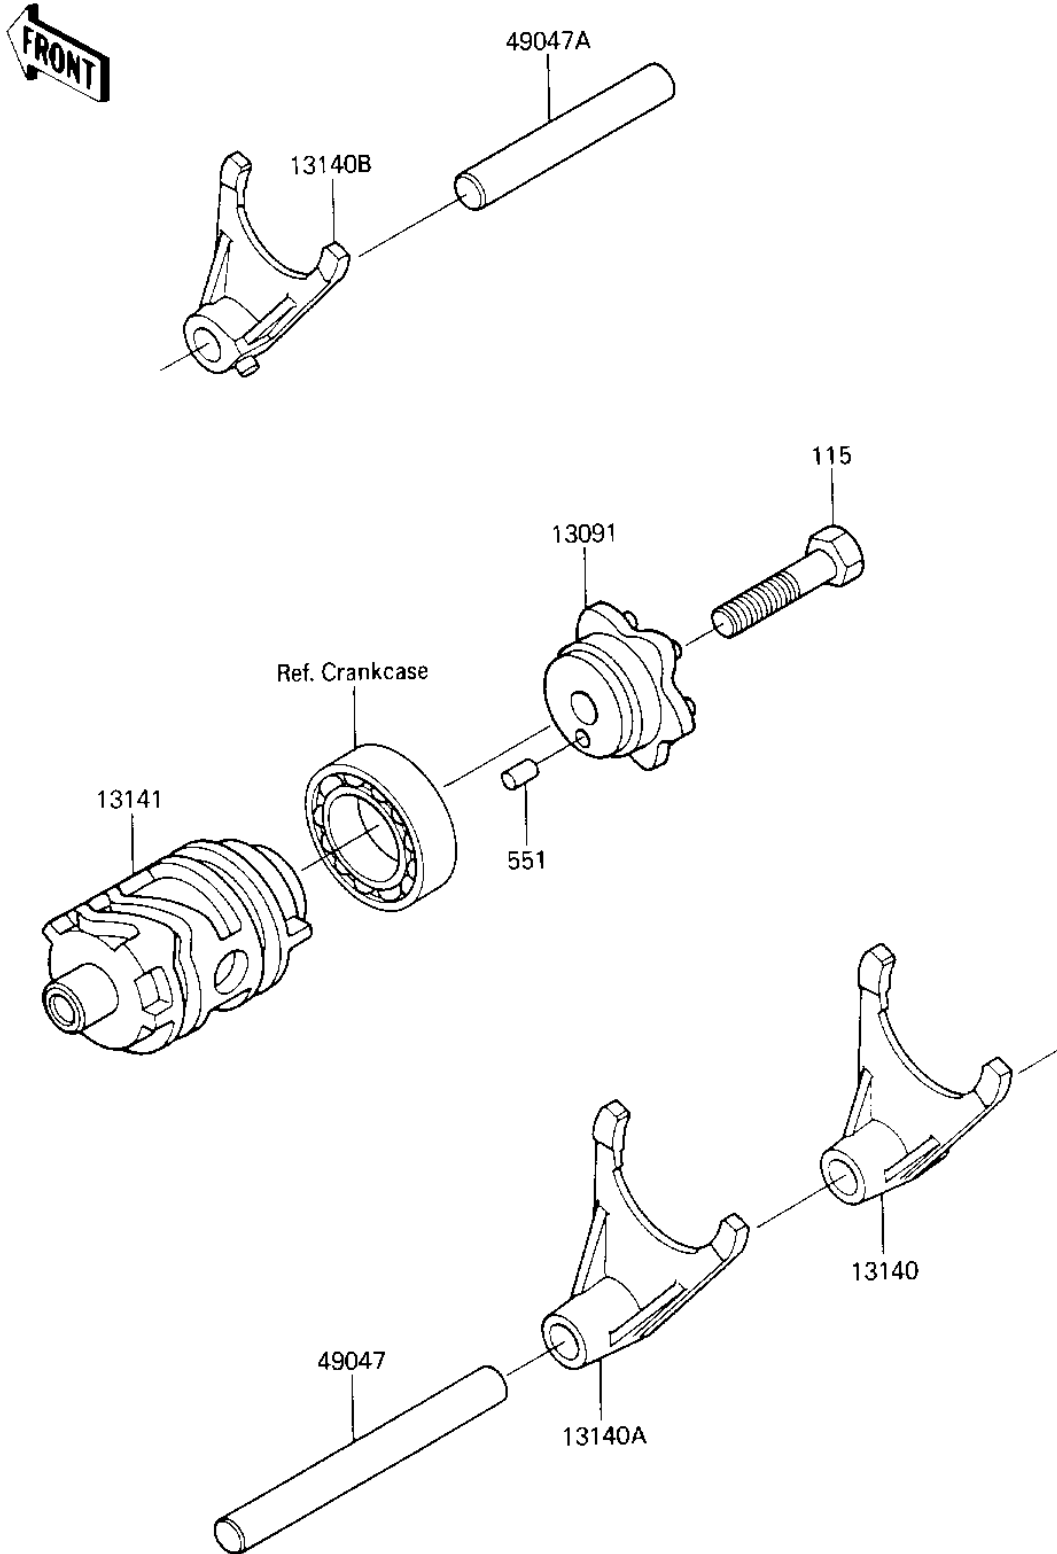

1986 Tecate PARTS DIAGRAM

GEAR CHANGE DRUM & FORKS

E1362-0098

1986 Tecate PARTS LIST

GEAR CHANGE DRUM & FORKS

ITEM NAME	PART NUMBER	QUANTITY
HOLDER (Ref # 13091)	13091-1427	1
FORK-SHIFT,LOW (Ref # 13140)	13140-1071	1
FORK-SHIFT,2ND&3RD (Ref # 13140A)	13140-1072	1
FORK-SHIFT,4TH&TOP (Ref # 13140B)	13140-1073	1
DRUM-CHANGE (Ref # 13141)	13141-1069	1
ROD,SHIFT,10X90 (Ref # 49047)	49047-1009	1
ROD,SHIFT,L=65M/M (Ref # 49047A)	49047-1011	1
BOLT-SMALL-UPSET 8X25 (Ref # 115)	115G0825	1
PIN,DOWEL,4X8 (Ref # 551)	551A0408	1