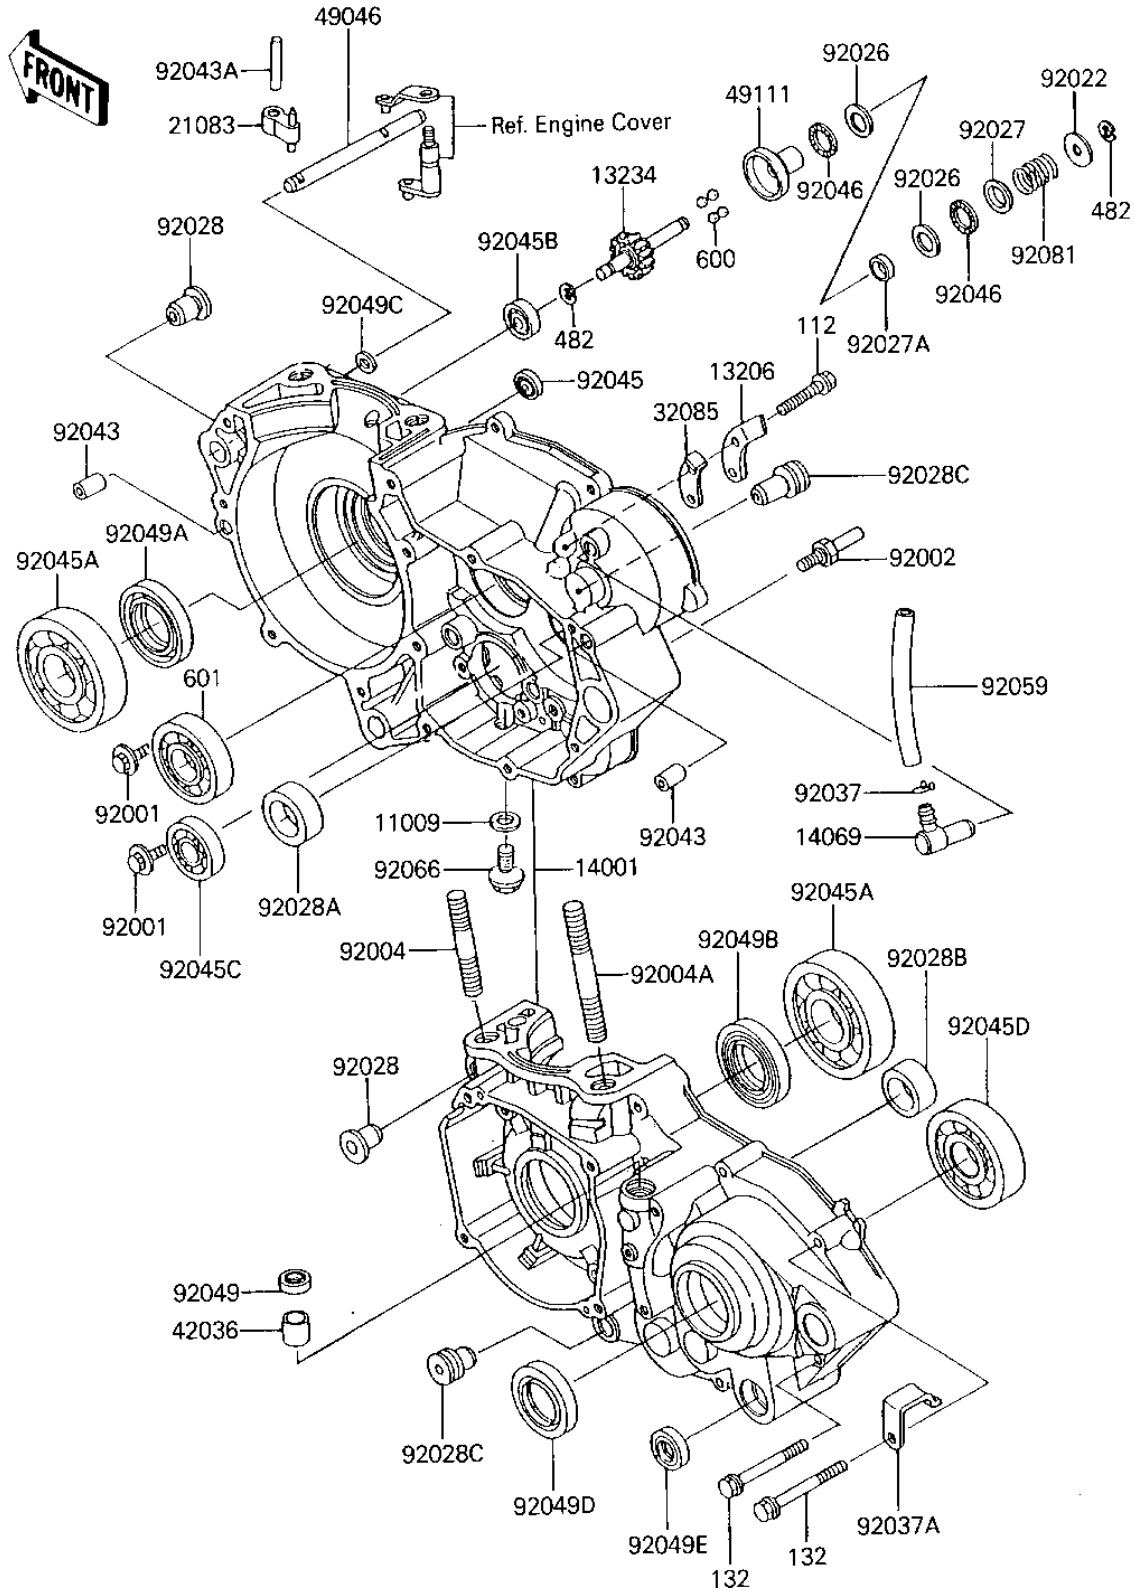

1986 Tecate PARTS DIAGRAM

CRANKCASE

EXPLoded VIEW

1986 Tecate PARTS LIST

CRANKCASE

ITEM NAME	PART NUMBER	QUANTITY
GASKET CHECK VALVE (Ref # 11009)	92065-058	1
GUIDE-KICK (Ref # 13206)	13206-1052	1
SHAFT-COMP,GOVERNOR (Ref # 13234)	13234-1061	1
SET-CRANKCASE (Ref # 14001)	14001-5206	1
BREATHER (Ref # 14069)	14069-003	1
ARM (Ref # 21083)	21083-1058	1
STOPPER,KICKSTARTER (Ref # 32085)	32085-1016	1
SLEEVE (Ref # 42036)	42036-1177	1
ROD-GOVERNOR (Ref # 49046)	49046-1055	1
HOLDER-GOVERNOR WEIGH (Ref # 49111)	49111-1051	1
BOLT,W/WASHER,6X14 (Ref # 92001)	92001-1829	4
BOLT,8X15 (Ref # 92002)	92002-1601	1
STUD,10X35 (Ref # 92004)	92004-1063	2
STUD,10X45 (Ref # 92004A)	92004-1065	2
WASHER,8.3X28X1.6 (Ref # 92022)	92022-1634	1
SPACER,15X28X1 (Ref # 92026)	92026-1238	2
COLLAR (Ref # 92027)	92027-1838	1
COLLAR,15.2X17X4 (Ref # 92027A)	92027-1839	1
BUSHING,CRANKCASE (Ref # 92028)	92028-1133	2
BUSHING (Ref # 92028A)	92028-131	1
BUSHING (Ref # 92028B)	92028-132	1
BUSHING (Ref # 92028C)	92028-1366	2
CLAMP FUEL PIPE (Ref # 92037)	92037-010	1
CLAMP,HARNESS (Ref # 92037A)	92037-1318	1
PIN-DOWEL (Ref # 92043)	92042-007	2
PIN,4X32 (Ref # 92043A)	92043-1258	1
BEARING-BALL (Ref # 92045)	92045-1211	1
BEARING,BALL,#6305SH2 (Ref # 92045A)	92045-1024	2
BEARING-BALL (Ref # 92045B)	92045-1212	1