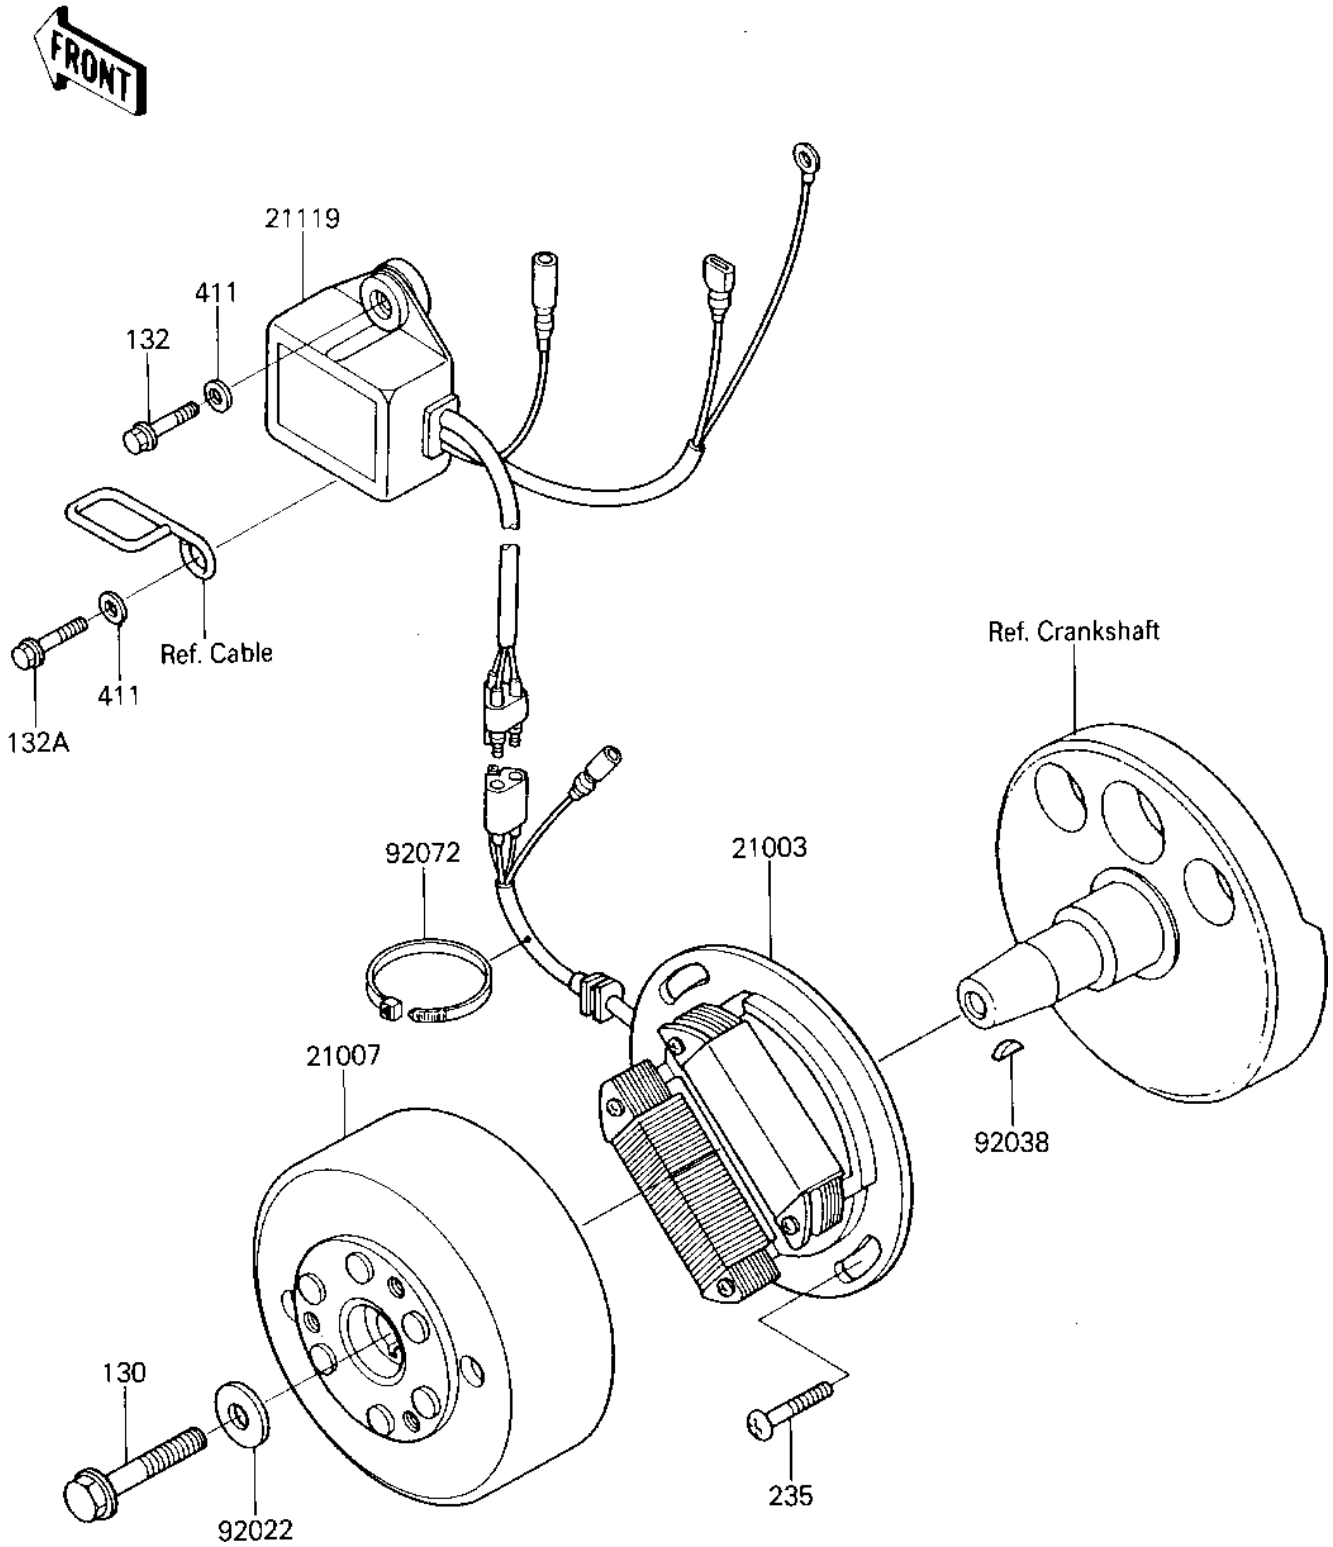

1986 Tecate PARTS DIAGRAM

IGNITION/GENERATOR

E1810-0149

1986 Tecate PARTS LIST

IGNITION/GENERATOR

ITEM NAME	PART NUMBER	QUANTITY
STATOR (Ref # 21003)	21003-1177	1
ROTOR (Ref # 21007)	21007-1143	1
IGNITER (Ref # 21119)	21119-1074	1
WASHER,PLAIN,8MM (Ref # 92022)	92022-276	1
WOODRUFF KEY (Ref # 92038)	92038-001	1
BAND (Ref # 92072)	92072-3505	1
BOLT-FLANGED,8X40 (Ref # 130)	130P0840	1
BOLT-FLANGED-SMALL (Ref # 132)	132G0616	1
BOLT-FLANGED-SMALL (Ref # 132A)	132G0620	1
SCREW-PAN-WP-CROS (Ref # 235)	235B0616	2
WASHER PLAIN 6MM (Ref # 411)	411B0600	2