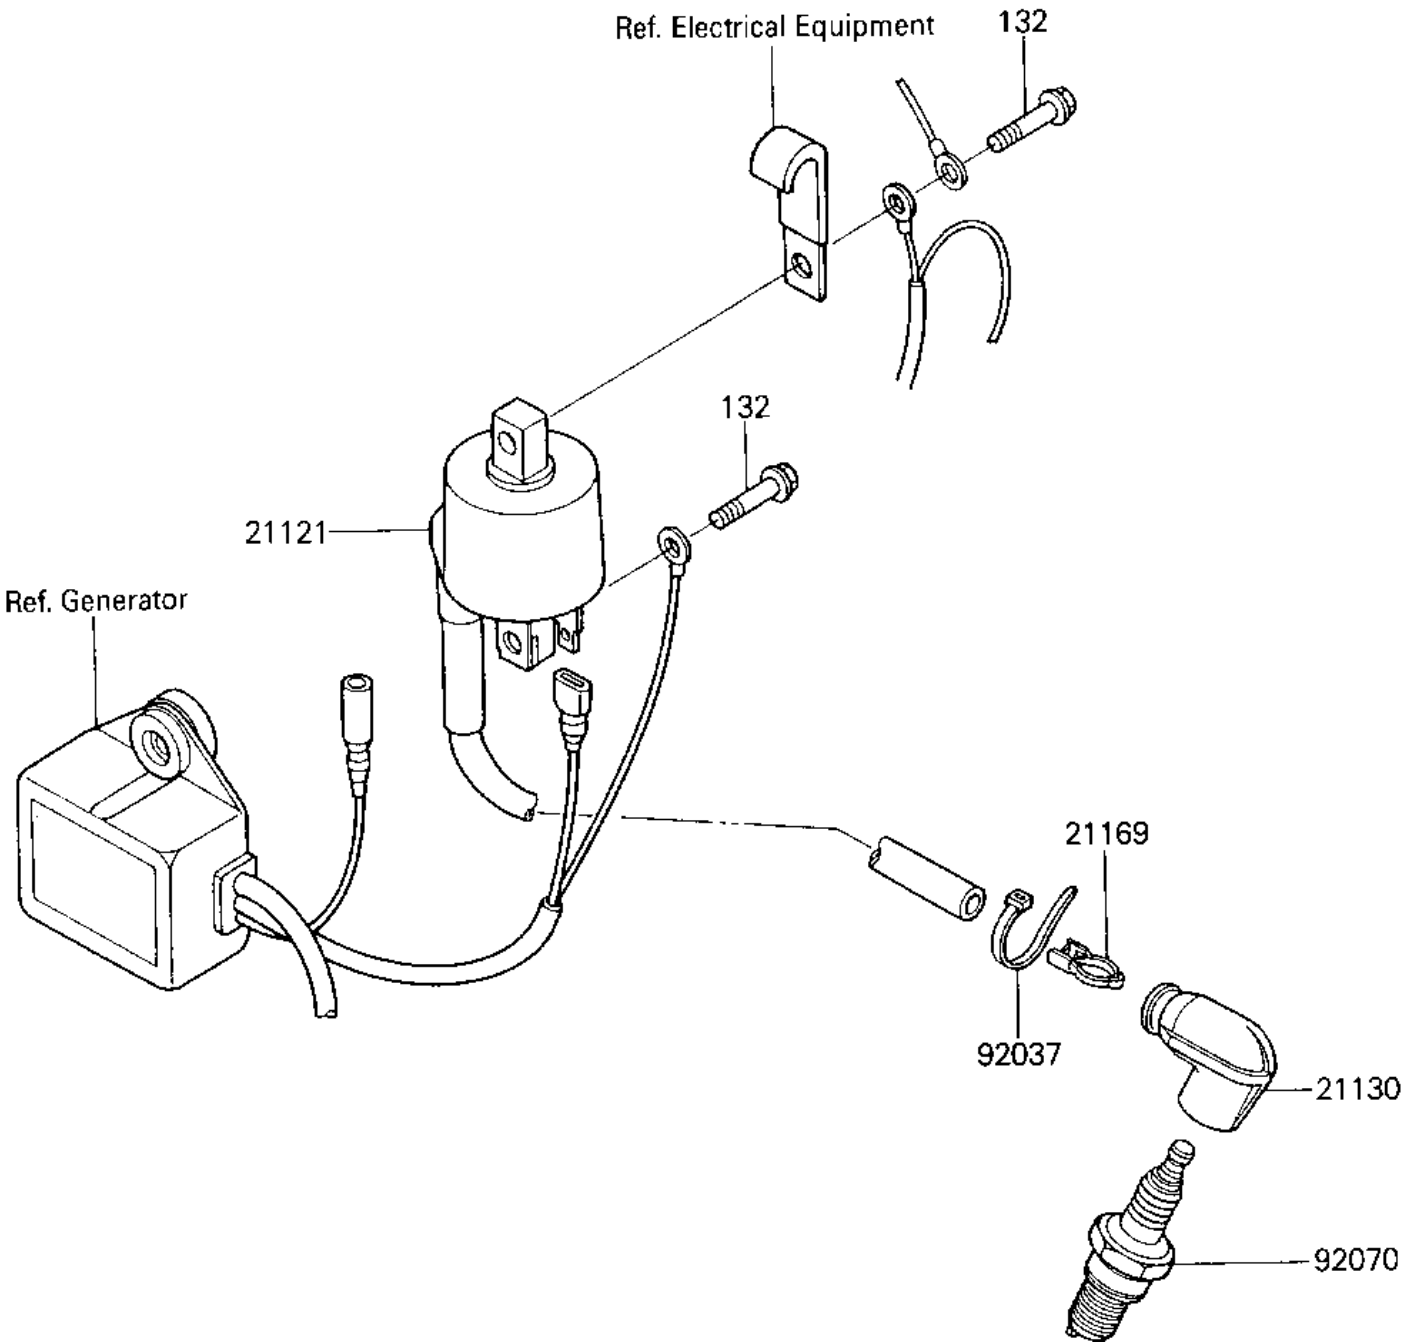

# 1986 Tecate PARTS DIAGRAM

IGNITION COIL

E1830-0244

# 1986 Tecate PARTS LIST

## IGNITION COIL

ITEM NAME	PART NUMBER	QUANTITY
COIL-IGNITION (Ref # 21121)	21121-1170	1
CAP,SPARK PLUG (Ref # 21130)	21130-1006	1
TERMINAL,PLUG CAP (Ref # 21169)	21169-001	1
CLAMP,SPARK PLUG CAP (Ref # 92037)	92037-1173	1
SPARK PLUG B8ES (Ref # 92070)	B8ES	1
BOLT-FLANGED-SMALL (Ref # 132)	132G0620	2