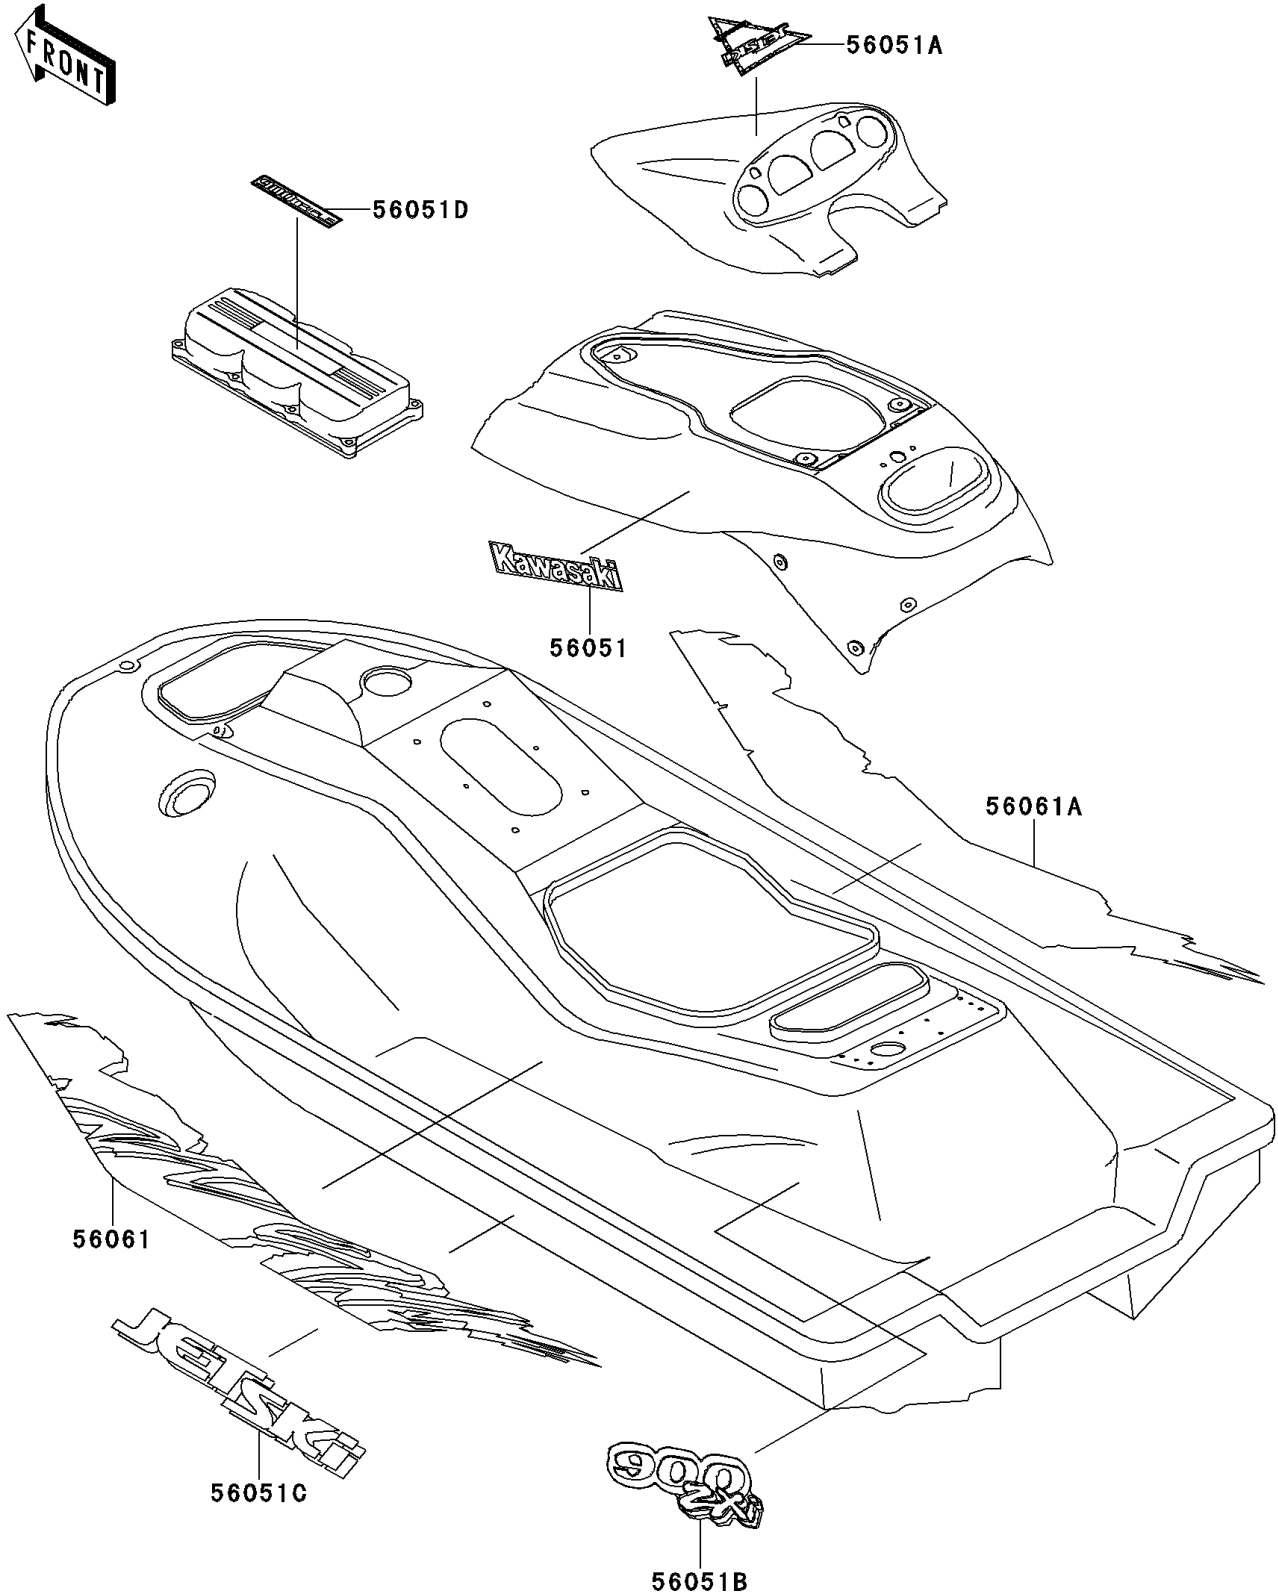

# 1995 900 ZXi PARTS DIAGRAM

Decals(JH900-A1)(White/Red)

F3880

# 1995 900 ZXi PARTS LIST

Decals(JH900-A1)(White/Red)

ITEM NAME	PART NUMBER	QUANTITY
MARK,HANDLE COVER,KAWASAKI (Ref # 56051)	56051-3718	2
MARK,METER COVER,JET SKI (Ref # 56051A)	56051-3719	1
MARK,DECK,900 ZXI (Ref # 56051B)	56051-3720	2
MARK,HULL,JET SKI (Ref # 56051C)	56051-3721	2
MARK,900 TRIPLE (Ref # 56051D)	56051-3722	1
PATTERN,DECK,LH (Ref # 56061)	56061-3733	1
PATTERN,DECK,RH (Ref # 56061A)	56061-3734	1