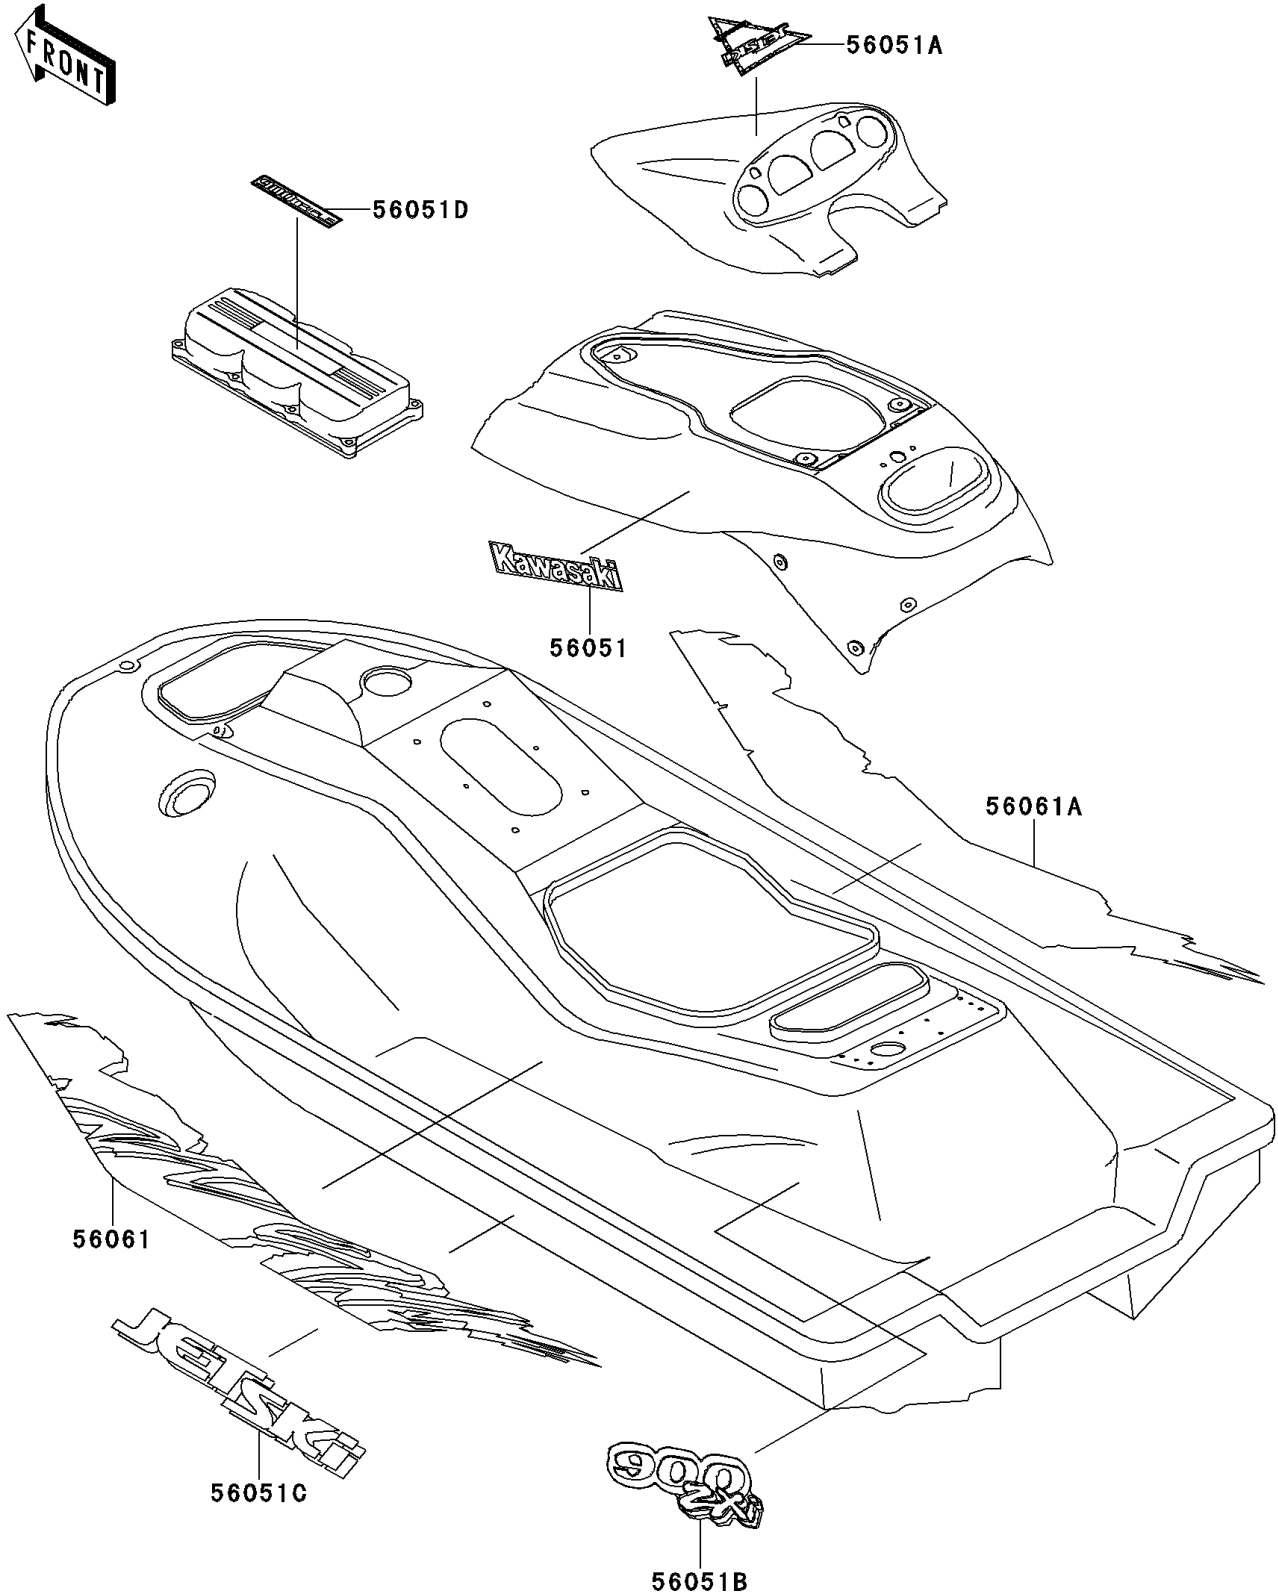

1995 900 ZXi PARTS DIAGRAM

Decals(JH900-A1)(White/Red)

F3880

1995 900 ZXi PARTS LIST

Decals(JH900-A1)(White/Red)

ITEM NAME	PART NUMBER	QUANTITY
MARK,HANDLE COVER,KAWASAKI (Ref # 56051)	56051-3718	2
MARK,METER COVER,JET SKI (Ref # 56051A)	56051-3719	1
MARK,DECK,900 ZXI (Ref # 56051B)	56051-3720	2
MARK,HULL,JET SKI (Ref # 56051C)	56051-3721	2
MARK,900 TRIPLE (Ref # 56051D)	56051-3722	1
PATTERN,DECK,LH (Ref # 56061)	56061-3733	1
PATTERN,DECK,RH (Ref # 56061A)	56061-3734	1