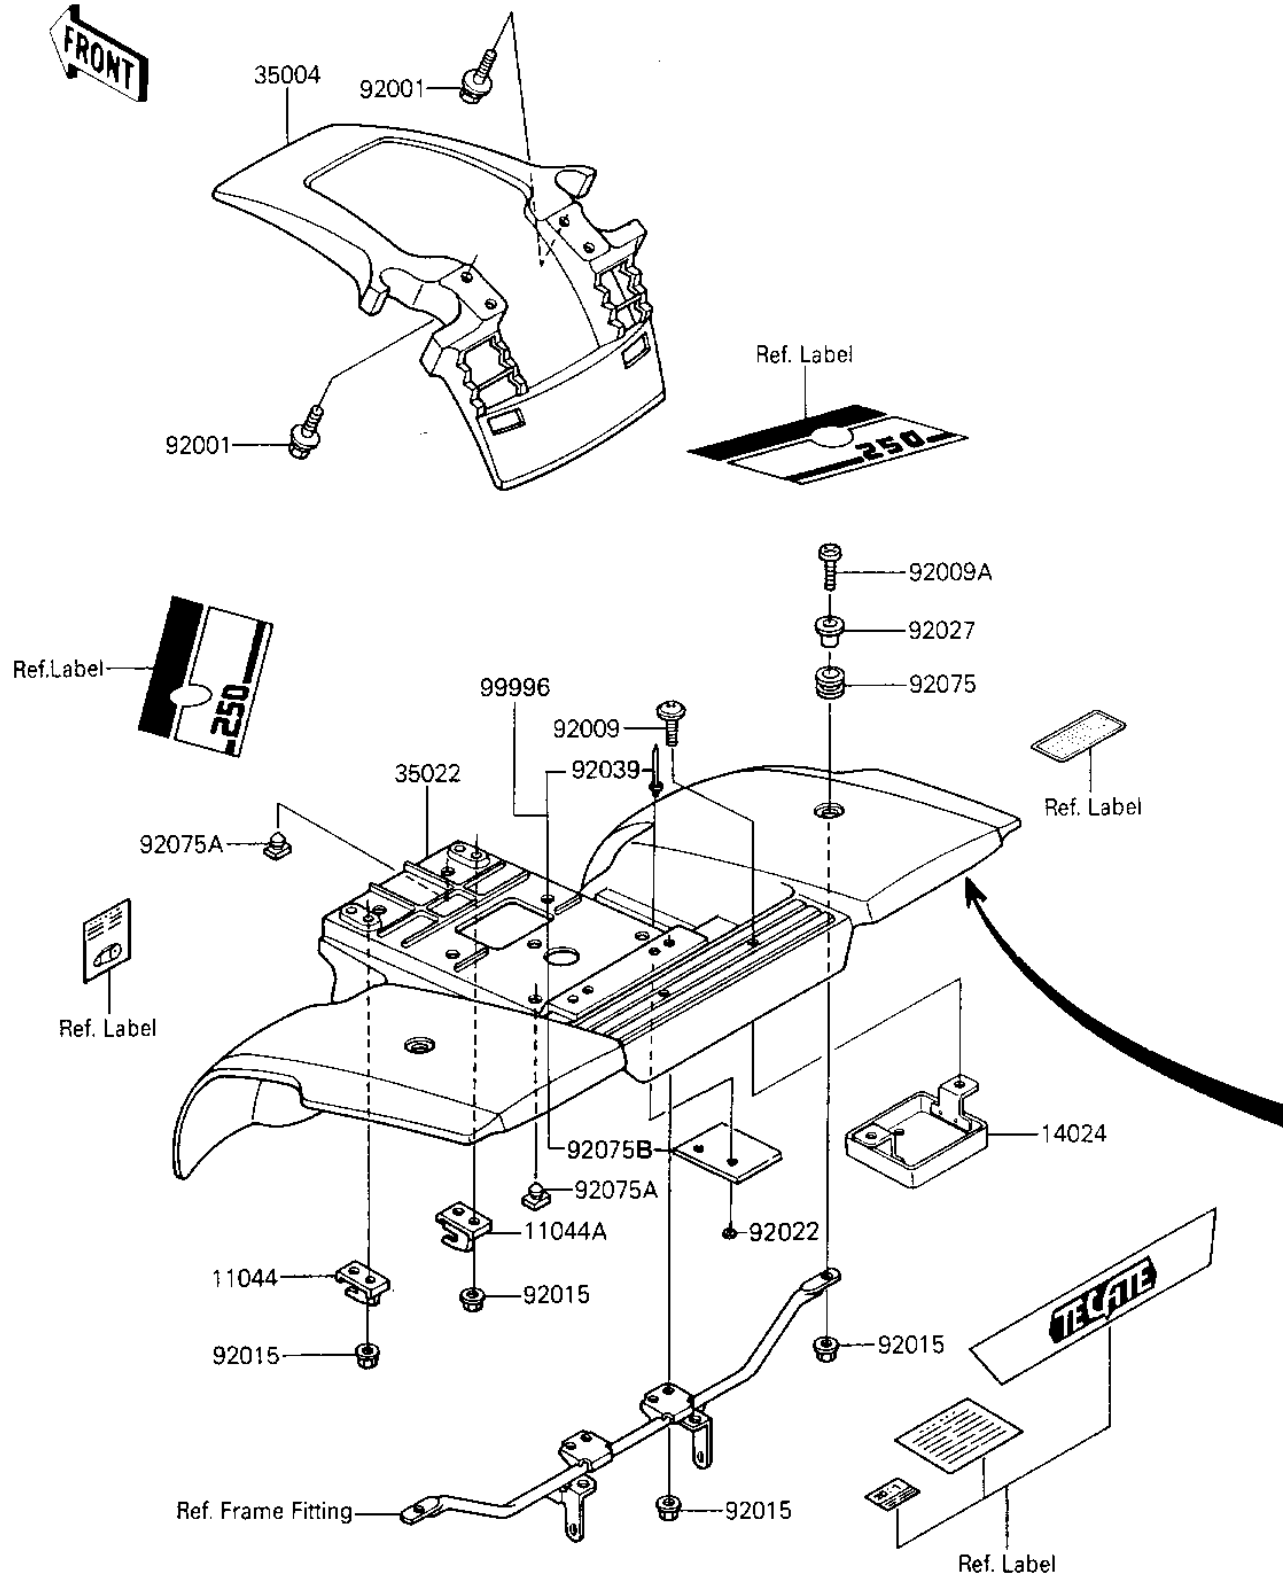

1986 Tecate PARTS DIAGRAM

FENDERS

F2170-031D

1986 Tecate PARTS LIST

FENDERS

ITEM NAME	PART NUMBER	QUANTITY
BRACKET,REAR FENDER,F (Ref # 11044)	11044-1798	1
BRACKET,REAR FENDER,F (Ref # 11044A)	11044-1809	1
COVER (Ref # 14024)	14024-1287	1
FENDER-FRONT (Ref # 35004)	35004-1181-6W	1
FENDER-COMP RR L GREN (Ref # 35022)	35022-1230-6W	1
BOLT,W/SP,6X16 (Ref # 92001)	92001-1763	4
SCREW,6X14 (Ref # 92009)	92009-1287	2
SCREW,6X22 (Ref # 92009A)	92009-1347	2
NUT-6MM (Ref # 92015)	92015-1078	10
WASHER (Ref # 92022)	92022-4017	2
COLLAR (Ref # 92027)	92027-1045	2
RIVET (Ref # 92039)	92039-4006	2
DAMPER RUBBER,CASE (Ref # 92075)	92075-222	2
DAMPER,SEAT (Ref # 92075A)	92075-1153	7
DAMPER (Ref # 92075B)	92075-1868	1
KIT,DAMPER,KXT250B1 (Ref # 99996)	99996-1093	1