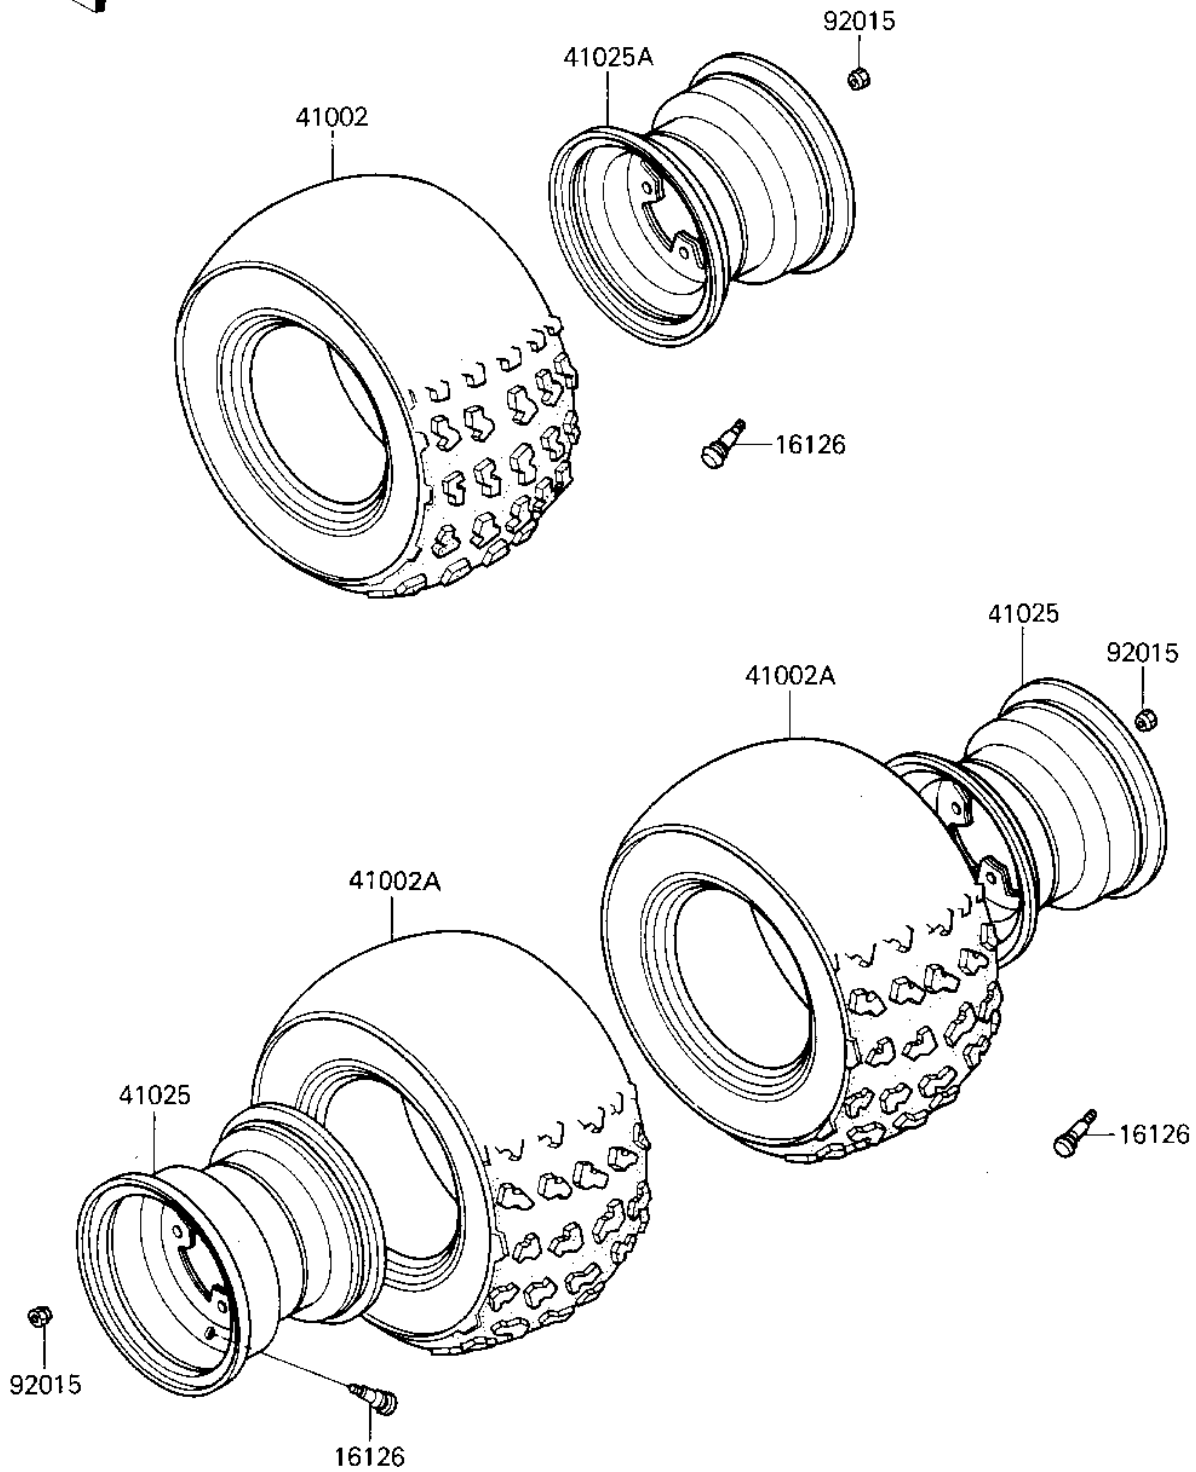

1986 Tecate PARTS DIAGRAM

WHEELS/TIRES

F2210-0124

1986 Tecate PARTS LIST

WHEELS/TIRES

ITEM NAME	PART NUMBER	QUANTITY
VALVE,TIRE (Ref # 16126)	16126-4001	3
TIRE,FR,23X9.00-11,KT (Ref # 41002)	41002-1549	1
TIRE,RR,20X11.00-10,K (Ref # 41002A)	41002-1550	2
RIM,10X8.5 (Ref # 41025)	41025-1114	2
RIM,FR,7.00-11 (Ref # 41025A)	41025-1140	1
NUT,10MM (Ref # 92015)	92015-1415	12