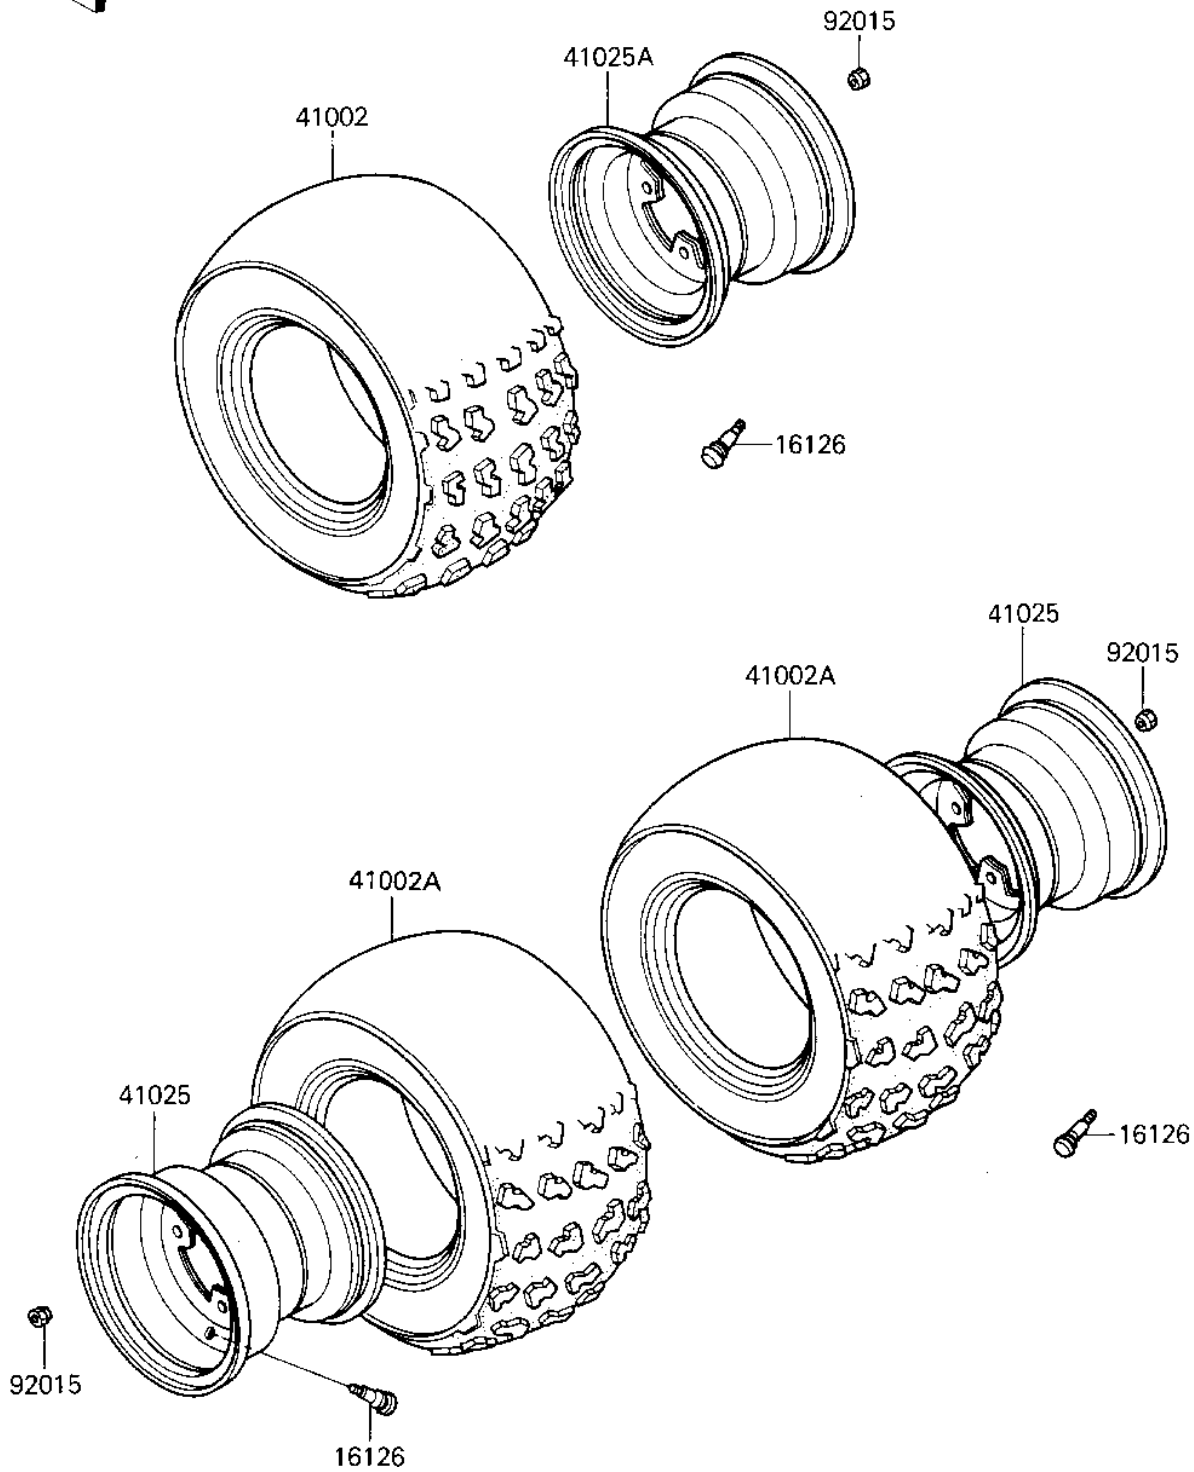

# 1986 Tecate PARTS DIAGRAM

WHEELS/TIRES

F2210-0124

# 1986 Tecate PARTS LIST

## WHEELS/TIRES

ITEM NAME	PART NUMBER	QUANTITY
VALVE,TIRE (Ref # 16126)	16126-4001	3
TIRE,FR,23X9.00-11,KT (Ref # 41002)	41002-1549	1
TIRE,RR,20X11.00-10,K (Ref # 41002A)	41002-1550	2
RIM,10X8.5 (Ref # 41025)	41025-1114	2
RIM,FR,7.00-11 (Ref # 41025A)	41025-1140	1
NUT,10MM (Ref # 92015)	92015-1415	12