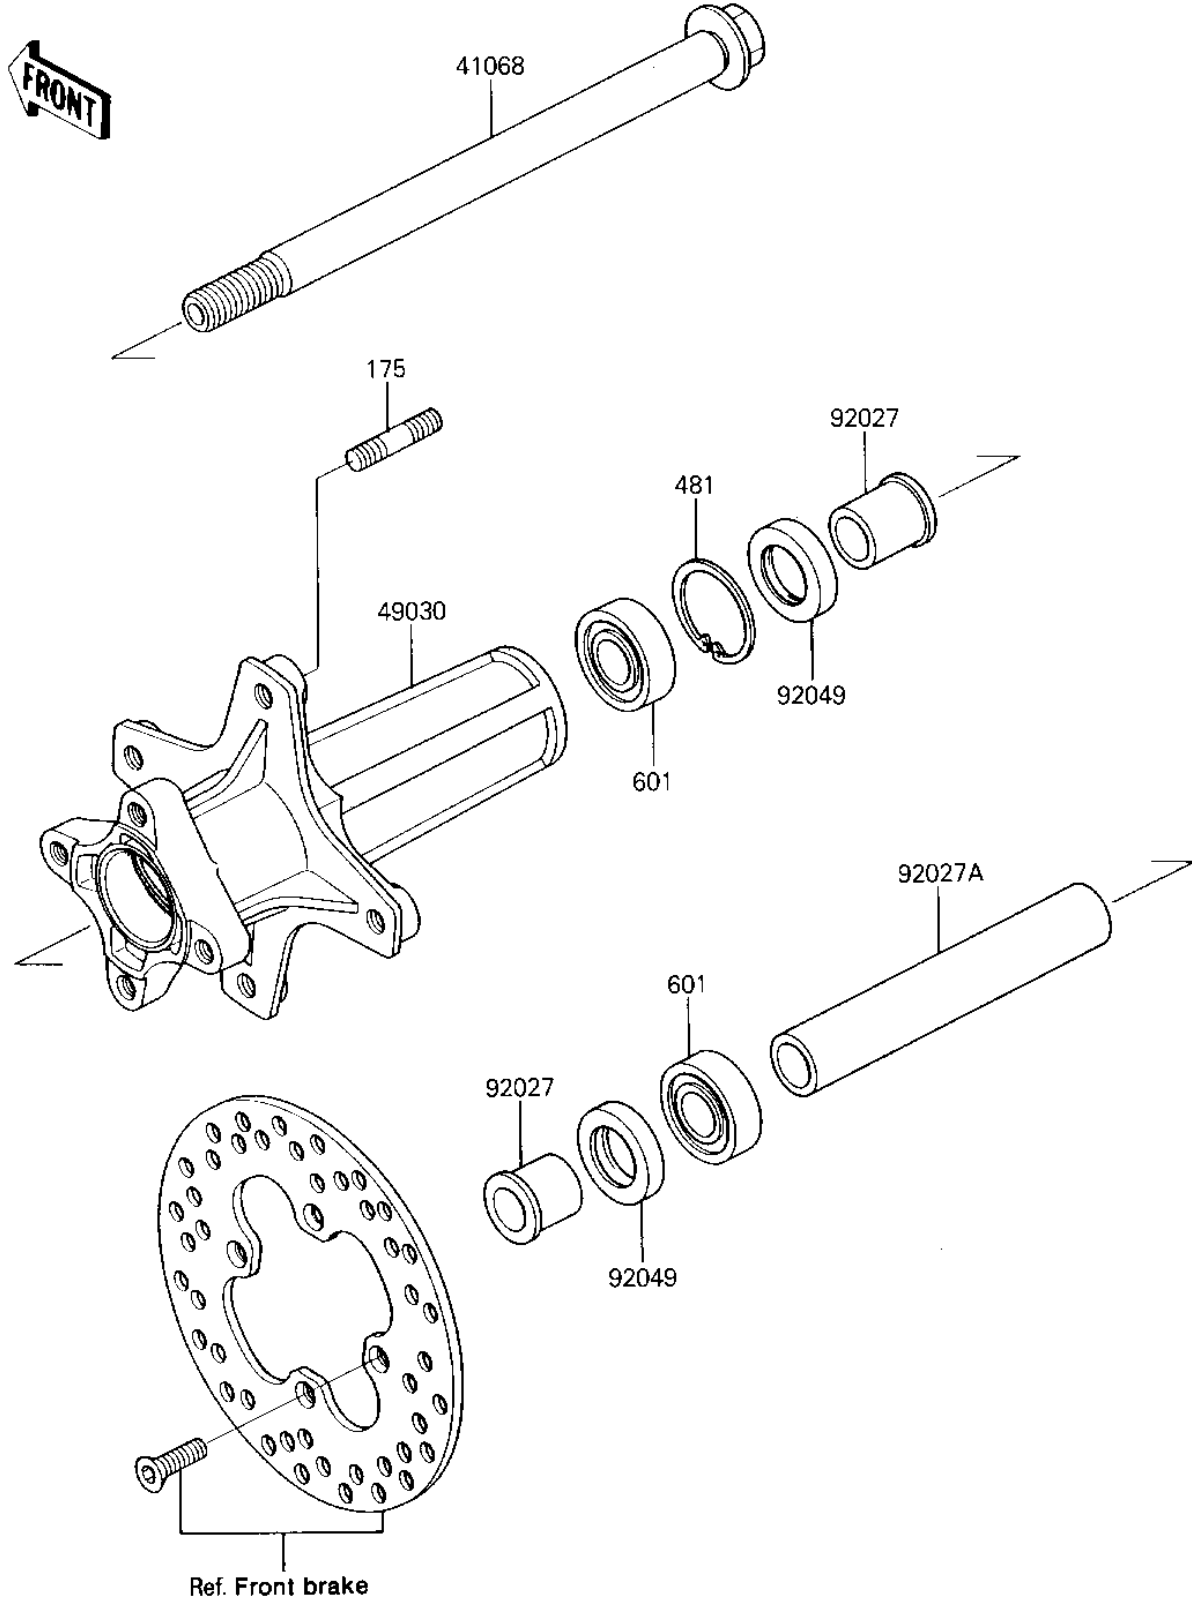

1986 Tecate PARTS DIAGRAM

FRONT HUB

F2230-U137

1986 Tecate PARTS LIST

FRONT HUB

ITEM NAME	PART NUMBER	QUANTITY
AXLE,FR (Ref # 41068)	41068-1206	1
HUB,FR (Ref # 49030)	49030-1071	1
COLLAR,L=20 (Ref # 92027)	92027-1951	2
COLLAR,40.2X45.4X129 (Ref # 92027A)	92027-1953	1
SEAL-OIL,AG1258A0 (Ref # 92049)	92049-1110	2
BOLT-STUD-FINE,10X20 (Ref # 175)	175G1020	4
RING, SNAP,43.5M/M (Ref # 481)	92033-1040	1
BEARING-BALL #6203 (Ref # 601)	601B6203ZZ	2