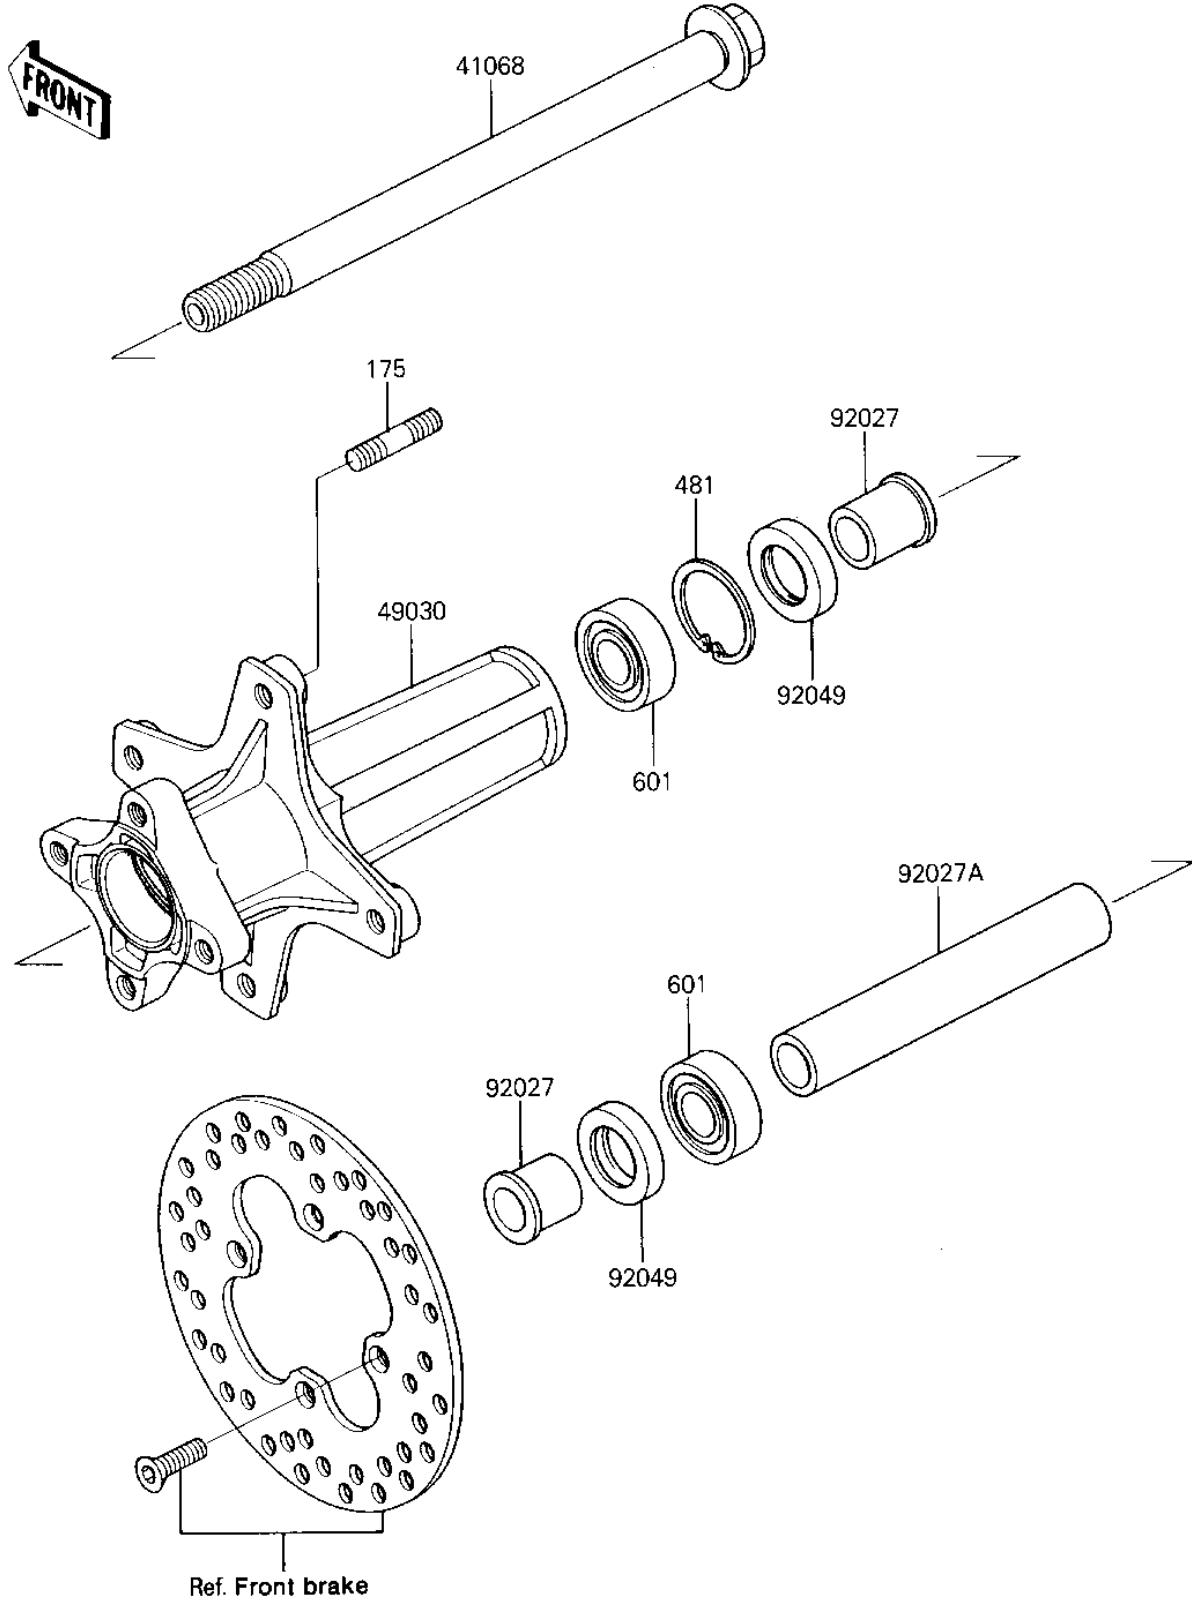

1986 Tecate PARTS DIAGRAM

FRONT HUB

F2230-U137

1986 Tecate PARTS LIST

FRONT HUB

| ITEM NAME | PART NUMBER | QUANTITY |
|-------------------------------------|-------------|----------|
| AXLE,FR (Ref # 41068) | 41068-1206 | 1 |
| HUB,FR (Ref # 49030) | 49030-1071 | 1 |
| COLLAR,L=20 (Ref # 92027) | 92027-1951 | 2 |
| COLLAR,40.2X45.4X129 (Ref # 92027A) | 92027-1953 | 1 |
| SEAL-OIL,AG1258A0 (Ref # 92049) | 92049-1110 | 2 |
| BOLT-STUD-FINE,10X20 (Ref # 175) | 175G1020 | 4 |
| RING, SNAP,43.5M/M (Ref # 481) | 92033-1040 | 1 |
| BEARING-BALL #6203 (Ref # 601) | 601B6203ZZ | 2 |