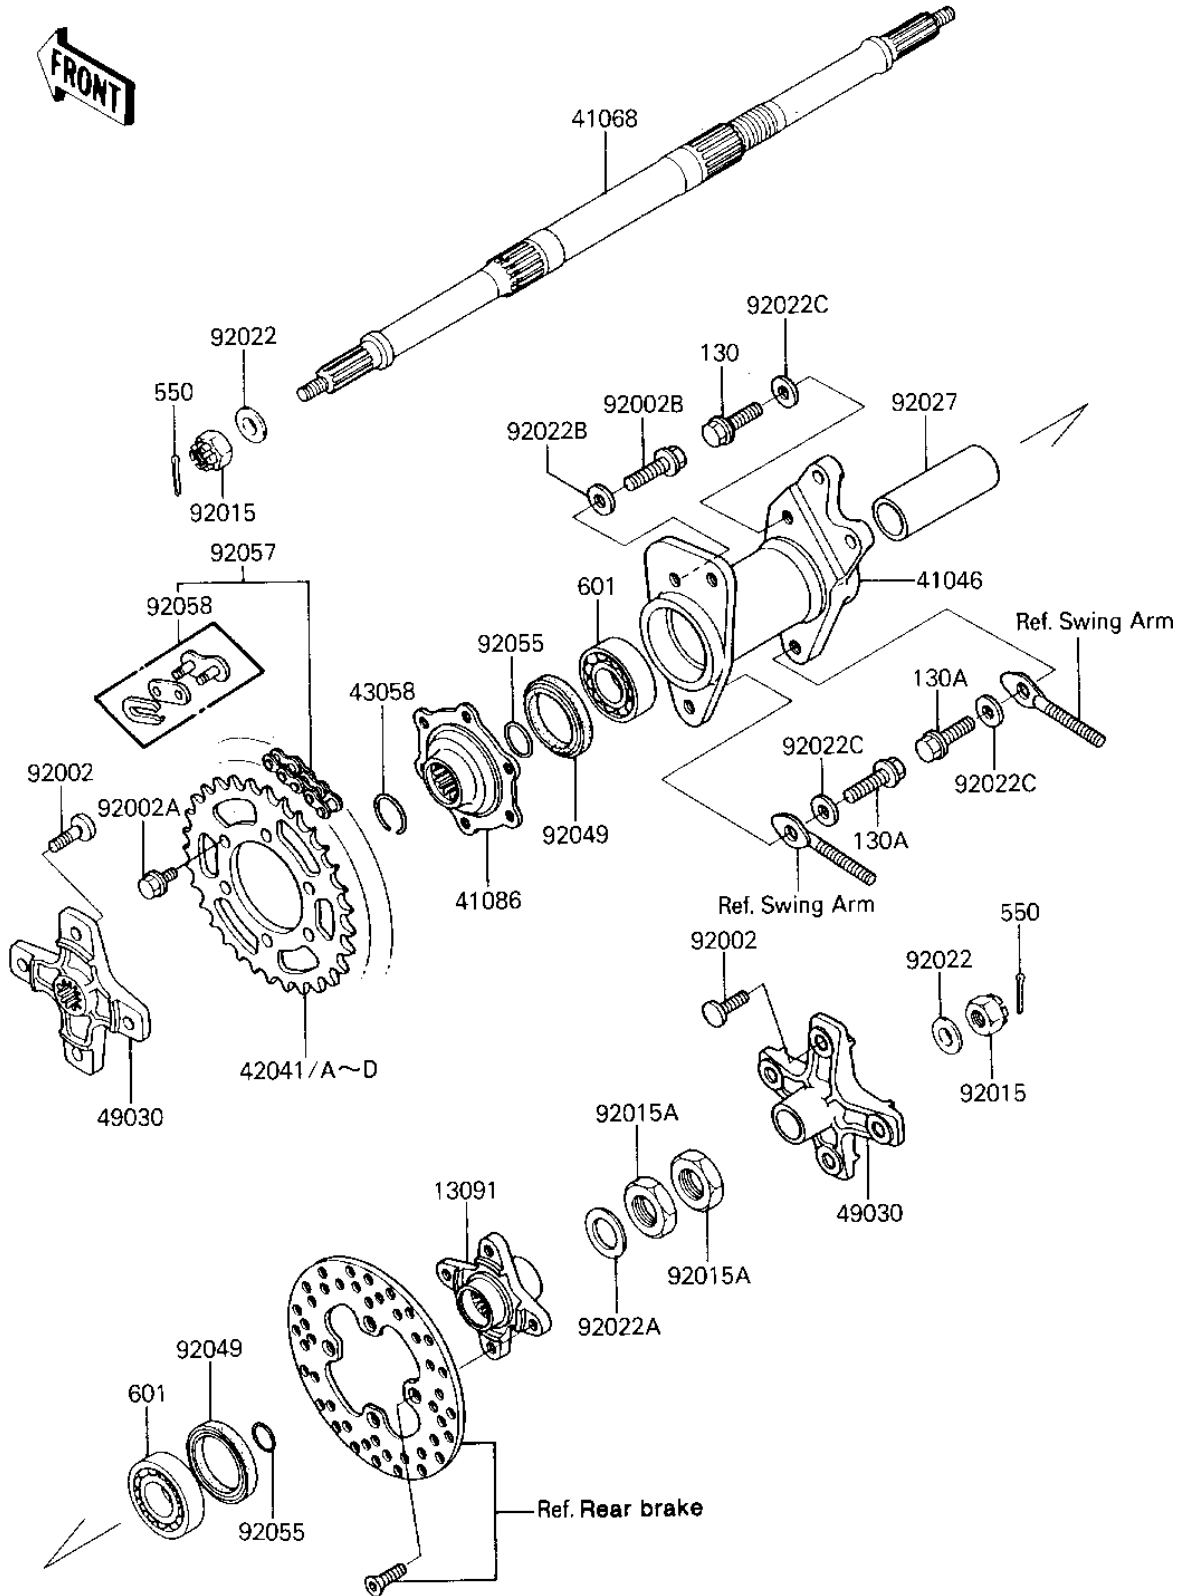

# 1986 Tecate PARTS DIAGRAM

REAR HUB/AXLE/CHAIN

# 1986 Tecate PARTS LIST

## REAR HUB/AXLE/CHAIN

ITEM NAME	PART NUMBER	QUANTITY
HOLDER,DISC PLATE (Ref # 13091)	13091-1414	1
HOUSING-BEARING (Ref # 4104)	41046-1075	1
AXLE,RR (Ref # 41068)	41068-1216	1
FLANGE,REAR SPROCKET (Ref # 41086)	41086-1063	1
SPROCKET-HUB (Ref # 42041)	42041-1236	1
SPROCKET-HUB (Ref # 42041A)	42041-1237	1
SPROCKET-HUB (Ref # 42041B)	42041-1238	1
SPROCKET-HUB (Ref # 42041C)	42041-1239	1
SPROCKET-HUB (Ref # 42041D)	42041-1240	1
RING,SNAP (Ref # 43058)	43058-1060	1
HUB,RR (Ref # 49030)	49030-1078	2
BOLT,10X30 (Ref # 92002)	92002-1388	8
BOLT,FLANGED,8X16 (Ref # 92002A)	92002-1645	6
BOLT (Ref # 92002B)	92002-1714	1
NUT CASTLE,18MM (Ref # 92015)	42045-018	2
NUT,LOCK,37MM (Ref # 92015A)	92015-1545	2
WASHER,18.3X34X4.5 (Ref # 92022)	92022-1658	2
WASHER,37.5X48X2.3 (Ref # 92022A)	92022-1746	1
WASHER (Ref # 92022B)	92022-1806	1
WASHER,12.5X28X4.5 (Ref # 92022C)	92022-4037	4
COLLAR,40.2X45.4X129 (Ref # 92027)	92027-1953	1
SEAL-OIL (Ref # 92049)	92049-1237	2
RING-O,38MM (Ref # 92055)	92055-1317	2
DR CHAIN,EK520SH-0X94 (Ref # 92057)	92057-1203	1
JOINT-CHAIN,DRIVE (Ref # 92058)	92058-1055	1
BOLT-FLANGED (Ref # 130)	130P1230	2
BOLT-FLANGED (Ref # 130A)	130P1235	2
PIN-COTTER,4.0X35 (Ref # 550)	550D4035	2
BEARING-BALL #6008 (Ref # 601)	601A6008UU	2