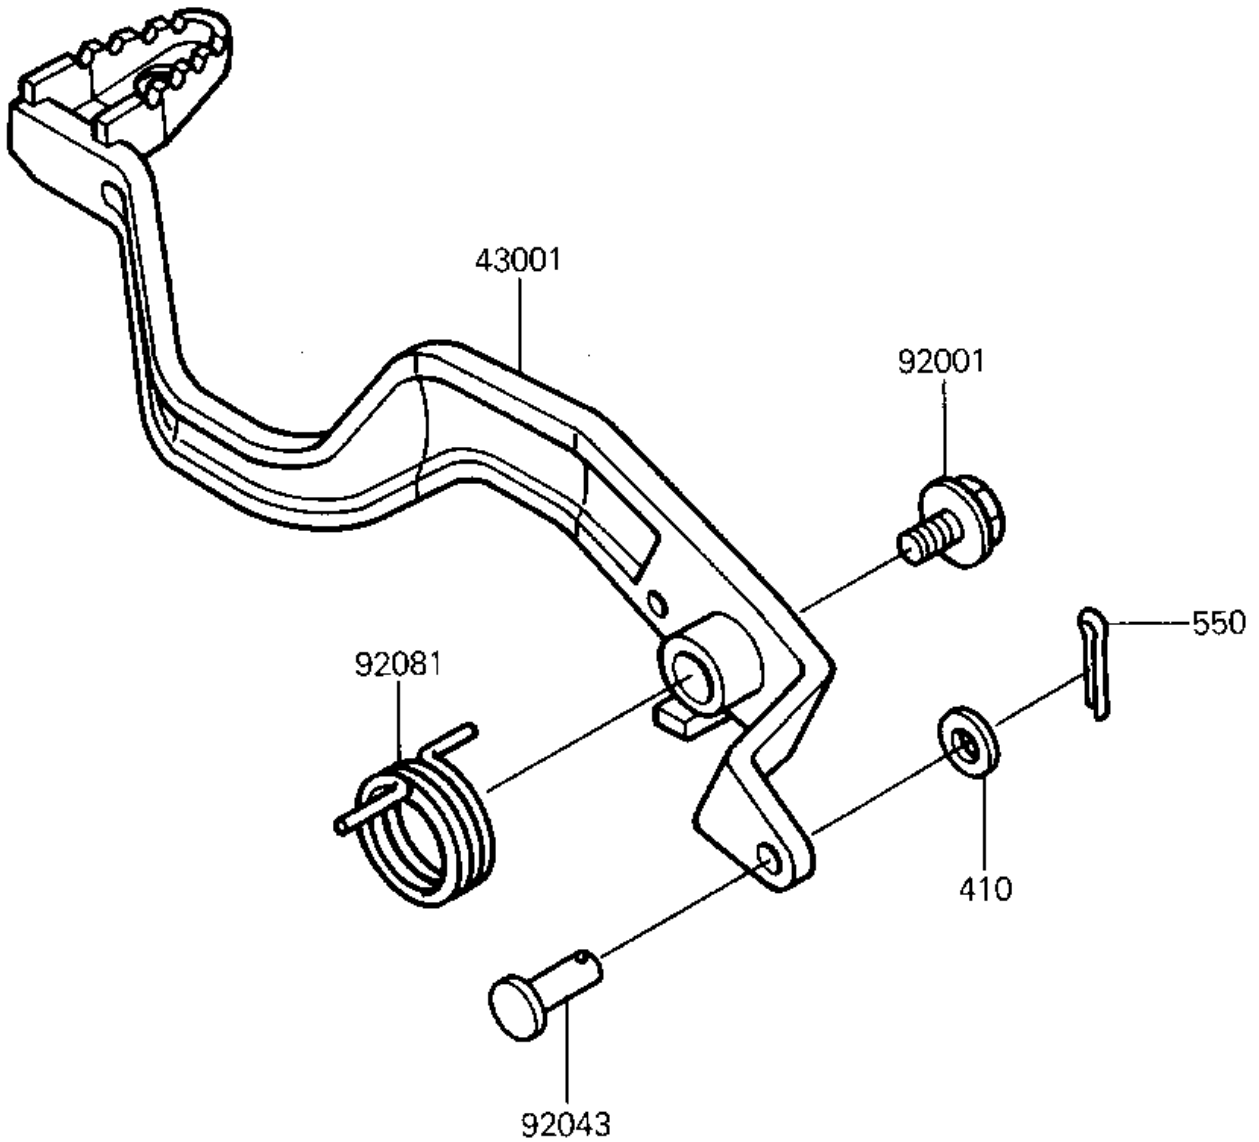

1986 Tecate PARTS DIAGRAM

BRAKE PEDAL

FZ200-U 100

1986 Tecate PARTS LIST

BRAKE PEDAL

ITEM NAME	PART NUMBER	QUANTITY
LEVER-BRAKE,PEDAL (Ref # 43001)	43001-1203	1
BOLT,HEX HEAD,6X10 (Ref # 92001)	92001-1034	1
PIN (Ref # 92043)	92043-1013	1
SPRING,BRAKE RETURN (Ref # 92081)	92081-1640	1
WASHER PLAIN 8MM (Ref # 410)	410B0800	1
PIN COTTER 2.0X15 (Ref # 550)	550D2015	1