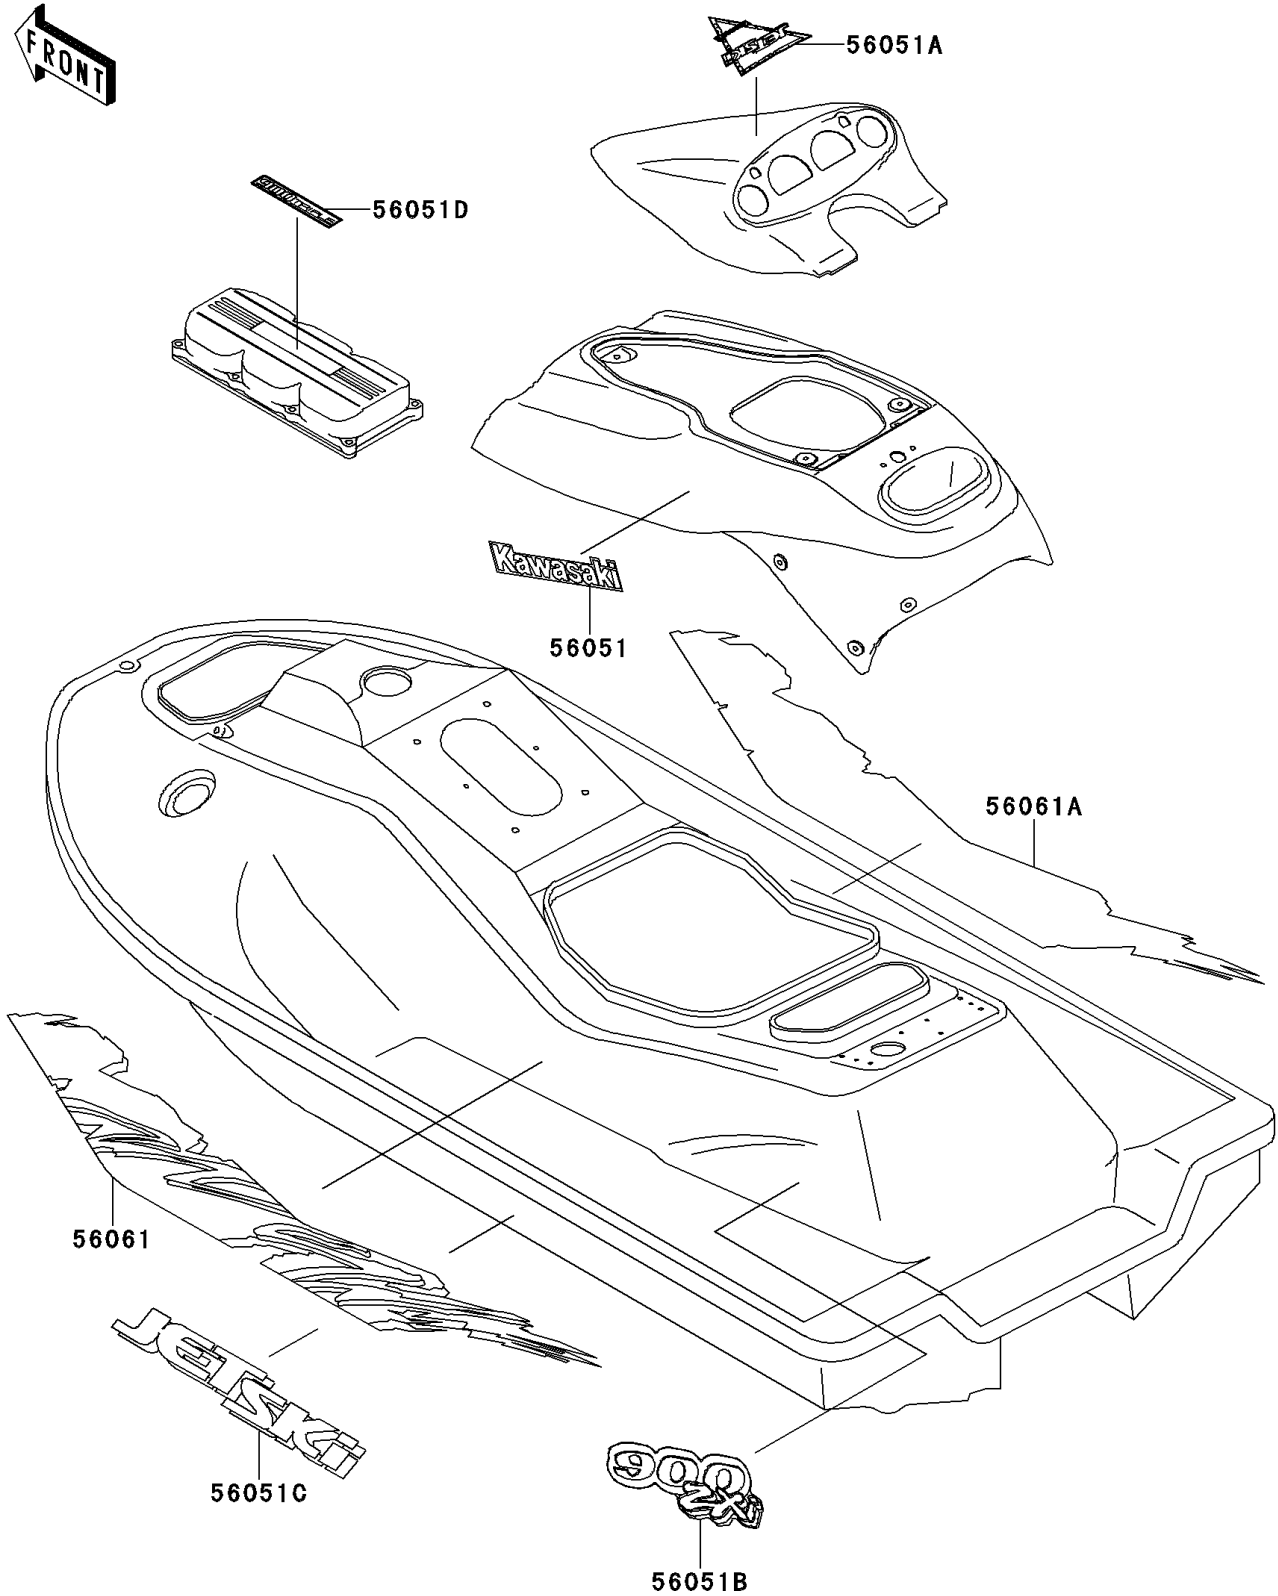

# 1995 900 ZXi PARTS DIAGRAM

Decals(JH900-A1)(White/Violet)

F3880A

# 1995 900 ZXi PARTS LIST

Decals(JH900-A1)(White/Violet)

ITEM NAME	PART NUMBER	QUANTITY
MARK,HANDLE COVER,KAWASAKI (Ref # 56051)	56051-3714	2
MARK,METER COVER,JET SKI (Ref # 56051A)	56051-3715	1
MARK,DECK,900 ZXI (Ref # 56051B)	56051-3716	2
MARK,HULL,JET SKI (Ref # 56051C)	56051-3717	2
MARK,900 TRIPLE (Ref # 56051D)	56051-3722	1
PATTERN,DECK,LH (Ref # 56061)	56061-3731	1
PATTERN,DECK,RH (Ref # 56061A)	56061-3732	1