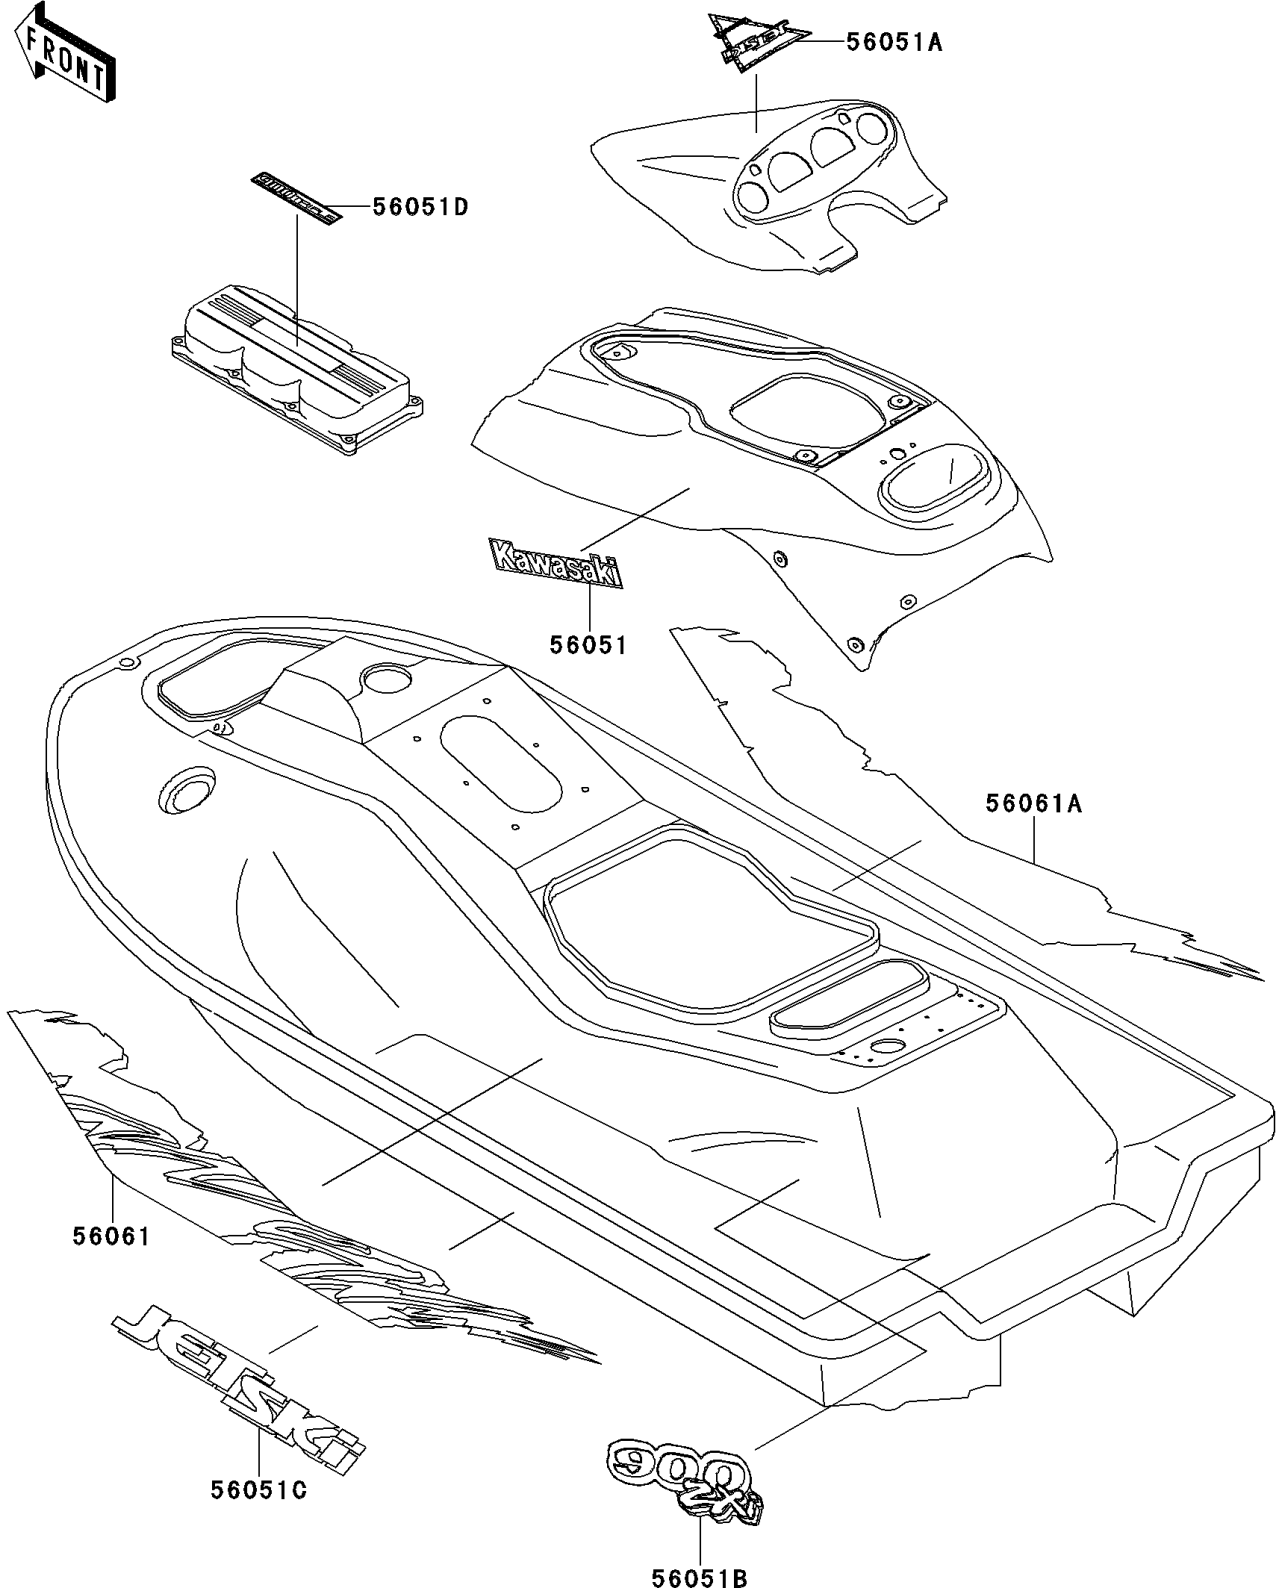

1995 900 ZXi PARTS DIAGRAM

Decals(JH900-A1)(White/Violet)

F3880A

1995 900 ZXi PARTS LIST

Decals(JH900-A1)(White/Violet)

ITEM NAME	PART NUMBER	QUANTITY
MARK,HANDLE COVER,KAWASAKI (Ref # 56051)	56051-3714	2
MARK,METER COVER,JET SKI (Ref # 56051A)	56051-3715	1
MARK,DECK,900 ZXI (Ref # 56051B)	56051-3716	2
MARK,HULL,JET SKI (Ref # 56051C)	56051-3717	2
MARK,900 TRIPLE (Ref # 56051D)	56051-3722	1
PATTERN,DECK,LH (Ref # 56061)	56061-3731	1
PATTERN,DECK,RH (Ref # 56061A)	56061-3732	1