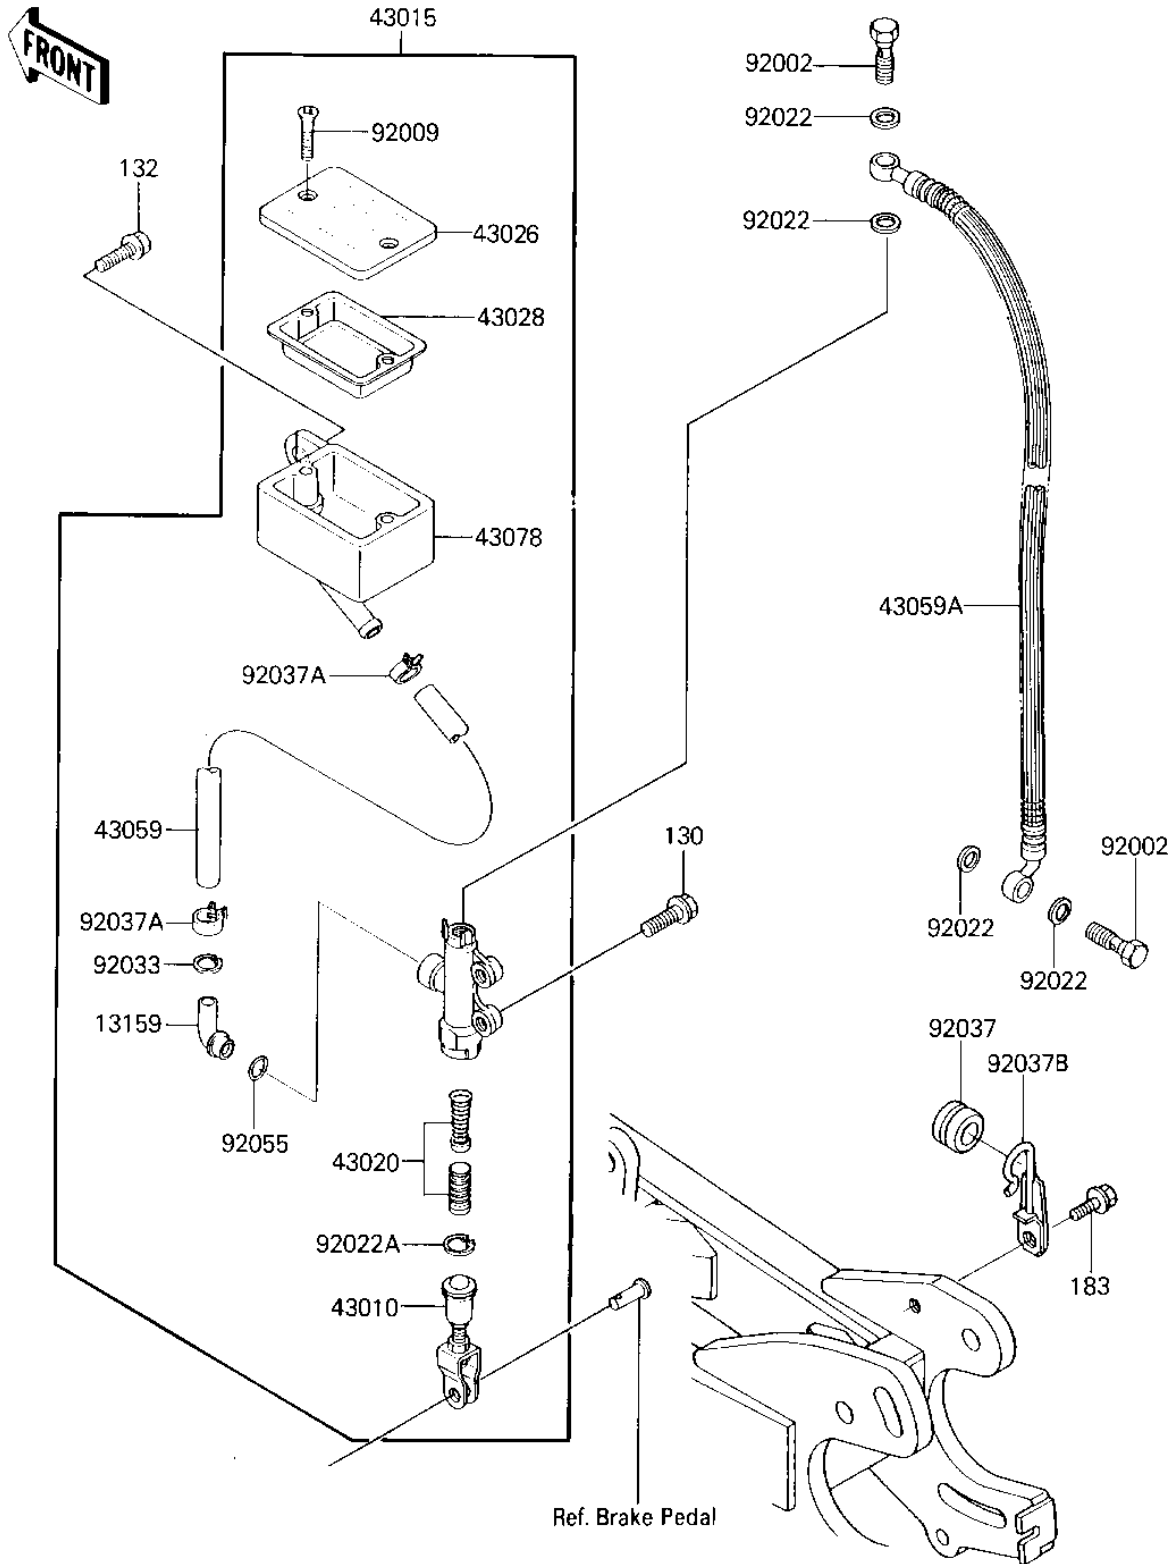

1986 Tecate PARTS DIAGRAM

REAR MASTER CYLINDER

F2293-0067

1986 Tecate PARTS LIST

REAR MASTER CYLINDER

| ITEM NAME | PART NUMBER | QUANTITY |
|-------------------------------------|-------------|----------|
| CONNECTOR,RR MASTER C (Ref # 13159) | 13159-1052 | 1 |
| ROD-ASSY-BRAKE (Ref # 43010) | 43010-1057 | 1 |
| CYLINDER-ASSY-MASTER, (Ref # 43015) | 43015-1305 | 1 |
| PISTON-COMP-BRAKE (Ref # 43020) | 43020-1061 | 1 |
| CAP-BRAKE,MASTER CYLI (Ref # 43026) | 43026-1021 | 1 |
| DIAPHRAGM,MASTER CYLI (Ref # 43028) | 43028-1035 | 1 |
| HOSE-BRAKE,RR MASTER (Ref # 43059) | 43059-1322 | 1 |
| HOSE-BRAKE,RR (Ref # 43059A) | 43059-1351 | 1 |
| RESERVOIR (Ref # 43078) | 43078-1066 | 1 |
| BOLT,OIL,L=23 (Ref # 92002) | 92002-1888 | 2 |
| SCREW (Ref # 92009) | 92009-1409 | 2 |
| WASHER-OIL BOLT (Ref # 92022) | 43067-001 | 4 |
| WASHER (Ref # 92022A) | 92022-1601 | 1 |
| RING-SNAP,20.5MM (Ref # 92033) | 92033-1186 | 1 |
| DAMPER RUBBER (Ref # 92037) | 43064-007 | 1 |
| CLAMP (Ref # 92037A) | 92037-1547 | 2 |
| CLAMP,BRAKE HOSE (Ref # 92037B) | 92037-4014 | 1 |
| RING-O (Ref # 92055) | 92055-1251 | 1 |
| BOLT,FLANGED,8X20 (Ref # 130) | 130G0820 | 2 |
| BOLT-FLANGED-SMALL (Ref # 132) | 132G0620 | 1 |
| BOLT-UPSET-WS-SMALL (Ref # 183) | 183B0816 | 1 |