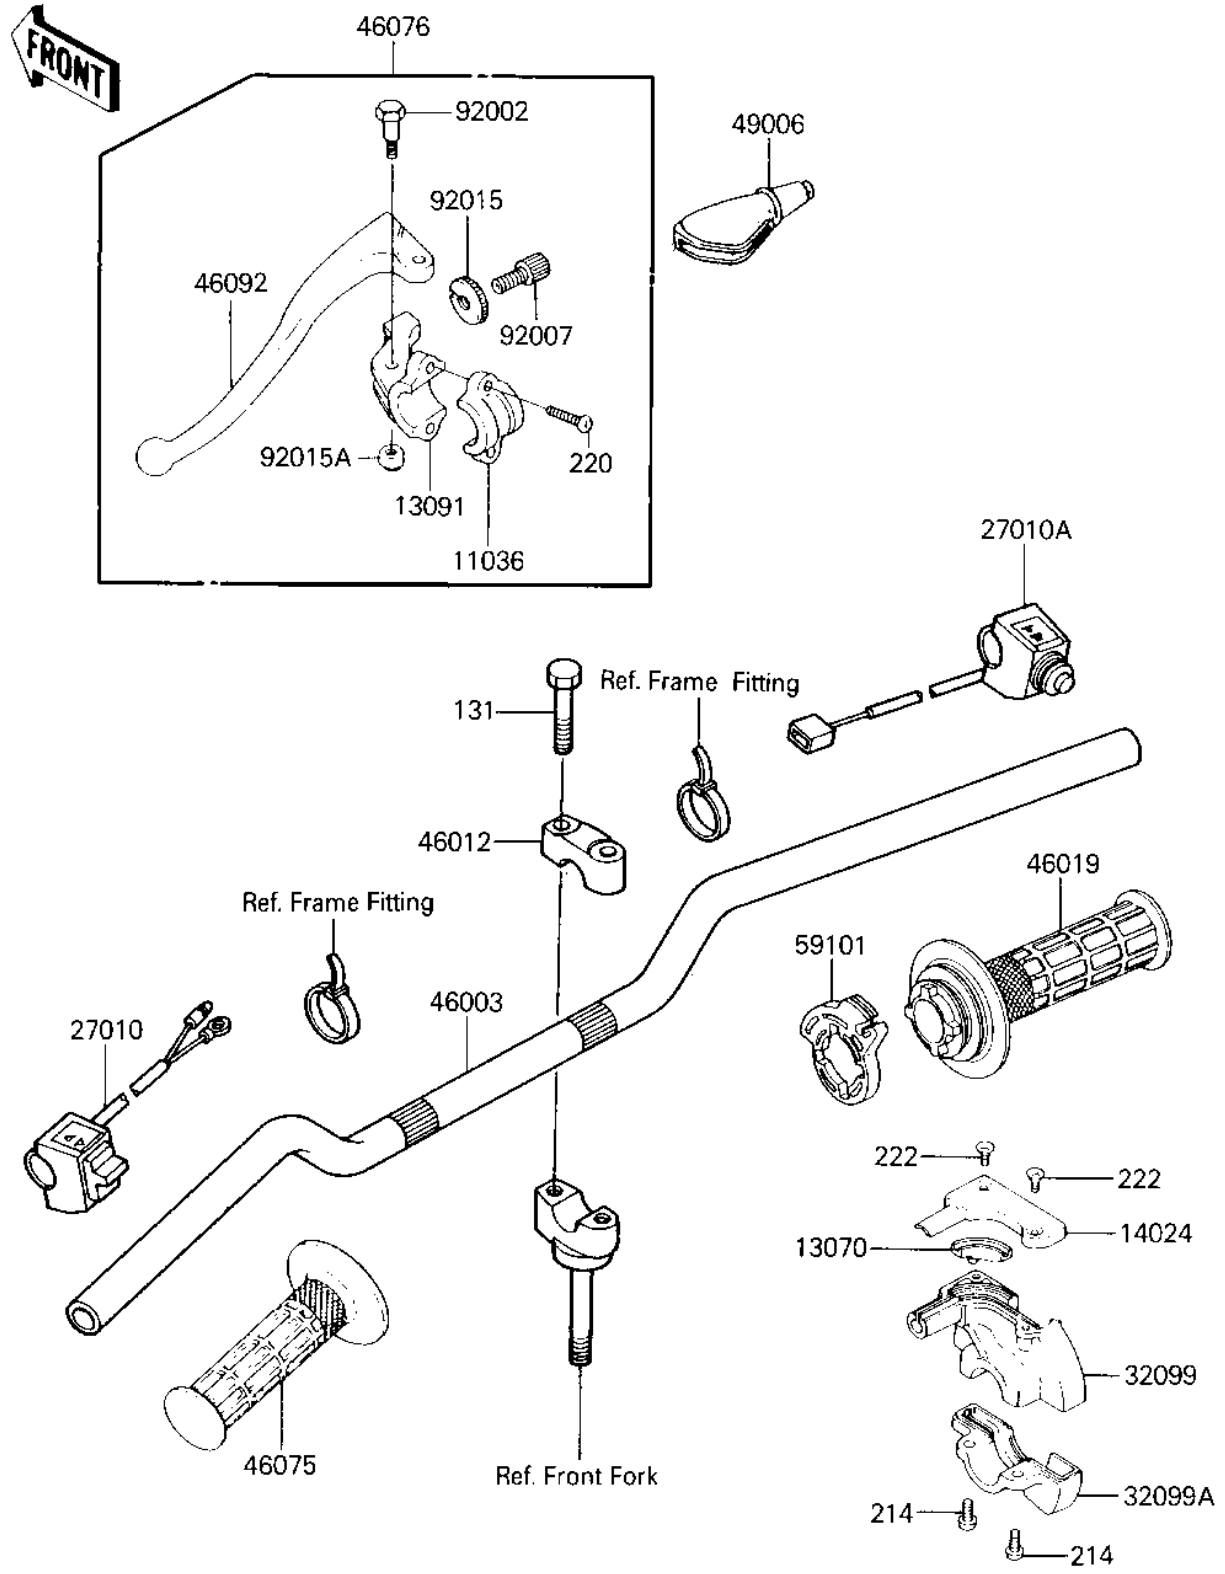

# 1986 Tecate PARTS DIAGRAM

HANDLEBAR

F2310-0383

# 1986 Tecate PARTS LIST

## HANDLEBAR

| ITEM NAME                           | PART NUMBER | QUANTITY |
|-------------------------------------|-------------|----------|
| BRACKET-A (Ref # 11036)             | 11036-1297  | 1        |
| GUIDE,THROTTLE (Ref # 13070)        | 13070-1074  | 1        |
| HOLDER,CLUTCH LEVER (Ref # 13091)   | 13091-1131  | 1        |
| COVER,THROTTLE CASE U (Ref # 14024) | 14025-1646  | 1        |
| SWITCH,ENGINE STOP (Ref # 27010)    | 27010-1194  | 1        |
| SWITCH,LIGHTING (Ref # 27010A)      | 27010-1195  | 1        |
| CASE,THROTTLE UPP (Ref # 32099)     | 32099-1036  | 1        |
| CASE,THROTTLE LWR (Ref # 32099A)    | 32099-1044  | 1        |
| HANDLE (Ref # 46003)                | 46003-1200  | 1        |
| HOLDER-HANDLE,UPP (Ref # 46012)     | 46012-1119  | 2        |
| GRIP-ASSY,THROTTLE (Ref # 46019)    | 46019-1054  | 1        |
| GRIP,LH (Ref # 46075)               | 46075-1024  | 1        |
| LEVER-ASSY-GRIP (Ref # 46076)       | 46076-1118  | 1        |
| LEVER-GRIP,CLUTCH (Ref # 46092)     | 46092-1110  | 1        |
| BOOTS,LEVER HOLDER (Ref # 49006)    | 49006-1017  | 1        |
| REEL,THROTTLE (Ref # 59101)         | 59101-1110  | 1        |
| BOLT,LEVER SET (Ref # 92002)        | 92002-1150  | 1        |
| SCREW,CABLE ADJUST (Ref # 92007)    | 46055-010   | 1        |
| NUT,CABLE ADJUST LOCK (Ref # 92015) | 46056-006   | 1        |
| NUT (Ref # 92015A)                  | 92019-008   | 1        |
| BOLT-FLANGED,8X30 (Ref # 131)       | 131G0830    | 4        |
| SCREW-PAN-CROS,5X18 (Ref # 214)     | 220C0518    | 2        |
| SCREW-PAN-CROSS,5X14 (Ref # 220)    | 220C0514    | 2        |
| SCREW OVL CNTSNK 4X12 (Ref # 222)   | 222E0412    | 2        |