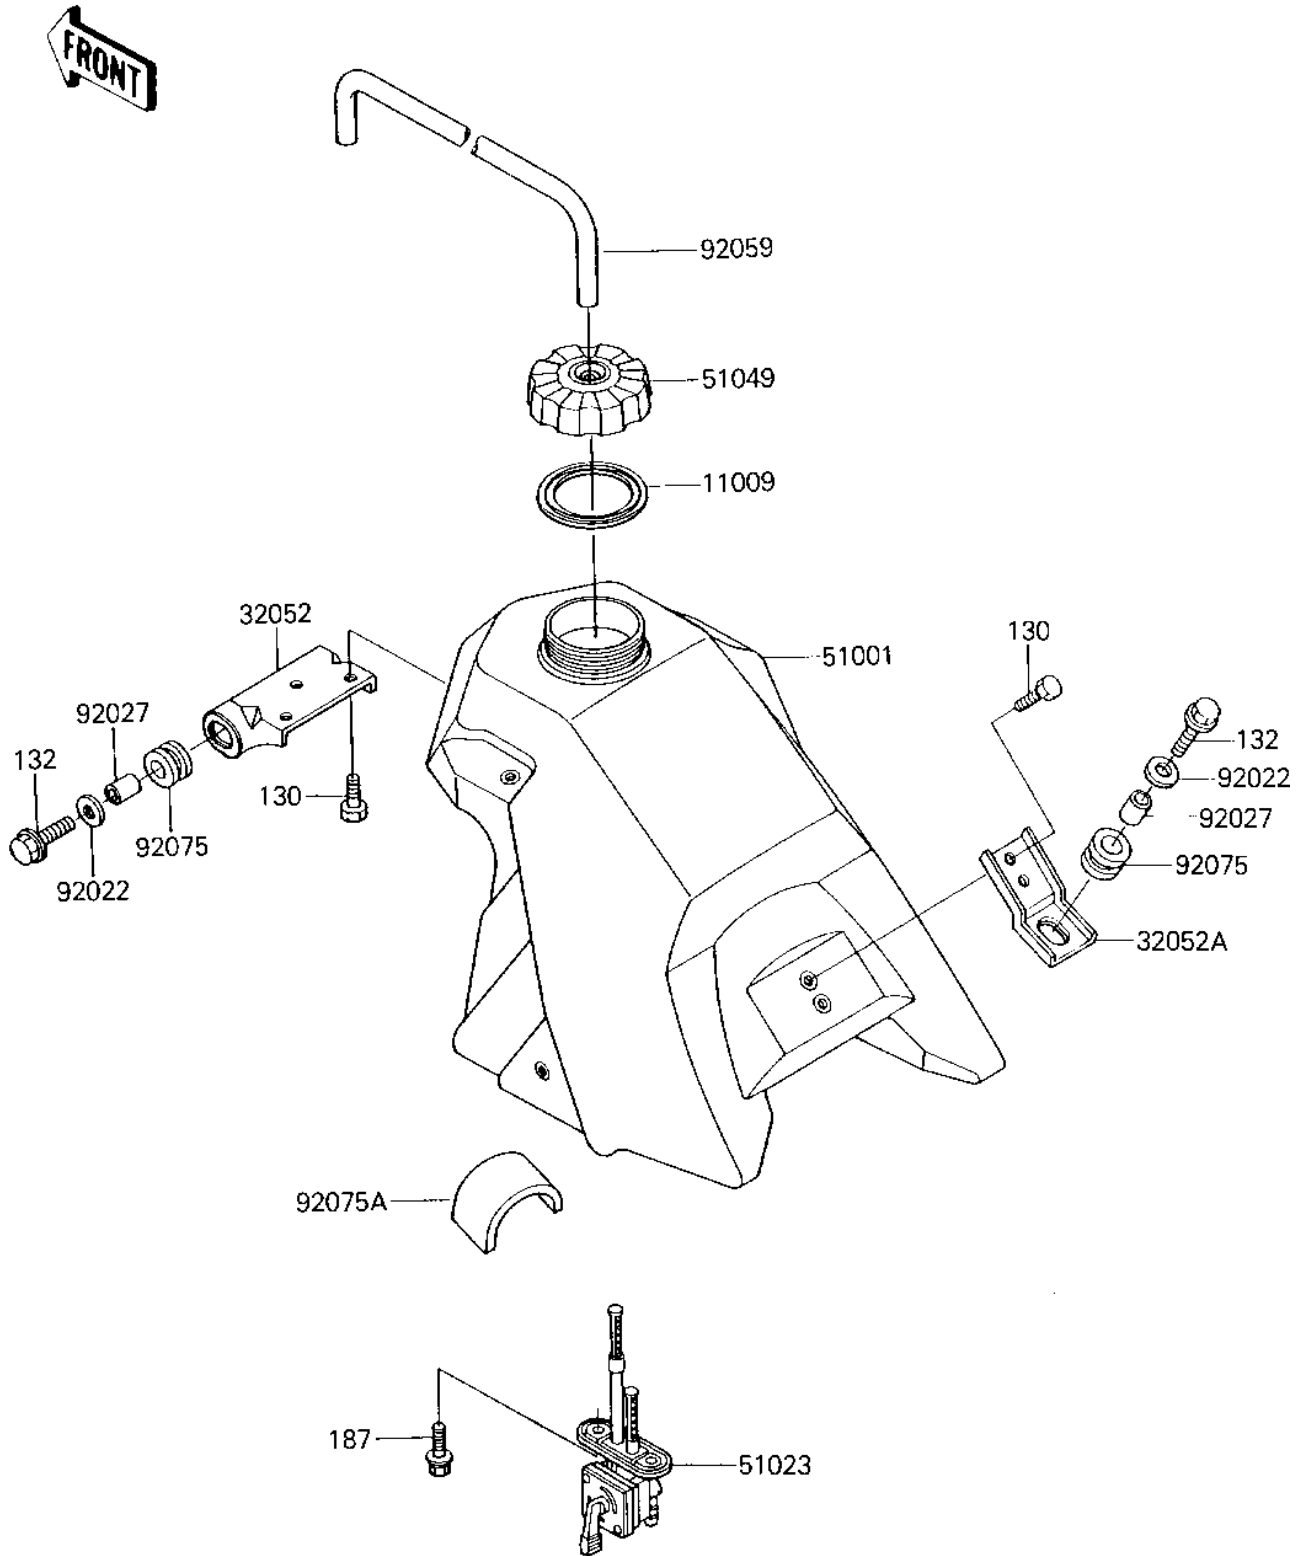

1986 Tecate PARTS DIAGRAM

FUEL TANK

F2410-0322

1986 Tecate PARTS LIST

FUEL TANK

ITEM NAME	PART NUMBER	QUANTITY
GASKET,FUEL TANK CAP (Ref # 11009)	11009-1623	1
BRACKET-TANK (Ref # 32052)	32052-1216	1
BRACKET-TANK (Ref # 32052A)	32052-1217	1
TANK-COMP (Ref # 51001)	51001-1232-6W	1
TAP-ASSY (Ref # 51023)	51023-1045	1
CAP-TANK,FUEL (Ref # 51049)	51049-1068	1
WASHER (Ref # 92022)	92022-1690	3
COLLAR (Ref # 92027)	92027-169	3
TUBE,5X9X350 (Ref # 92059)	92059-1265	1
DAMPER RUBB TANK REAR (Ref # 92075)	92075-030	3
DAMPER (Ref # 92075A)	92075-1382	1
BOLT,FLANGED,6X10 (Ref # 130)	130B0610	5
BOLT-FLANGED-SMALL (Ref # 132)	132G0625	3
BOLT-UPSET-WSP (Ref # 187)	187B0616	2