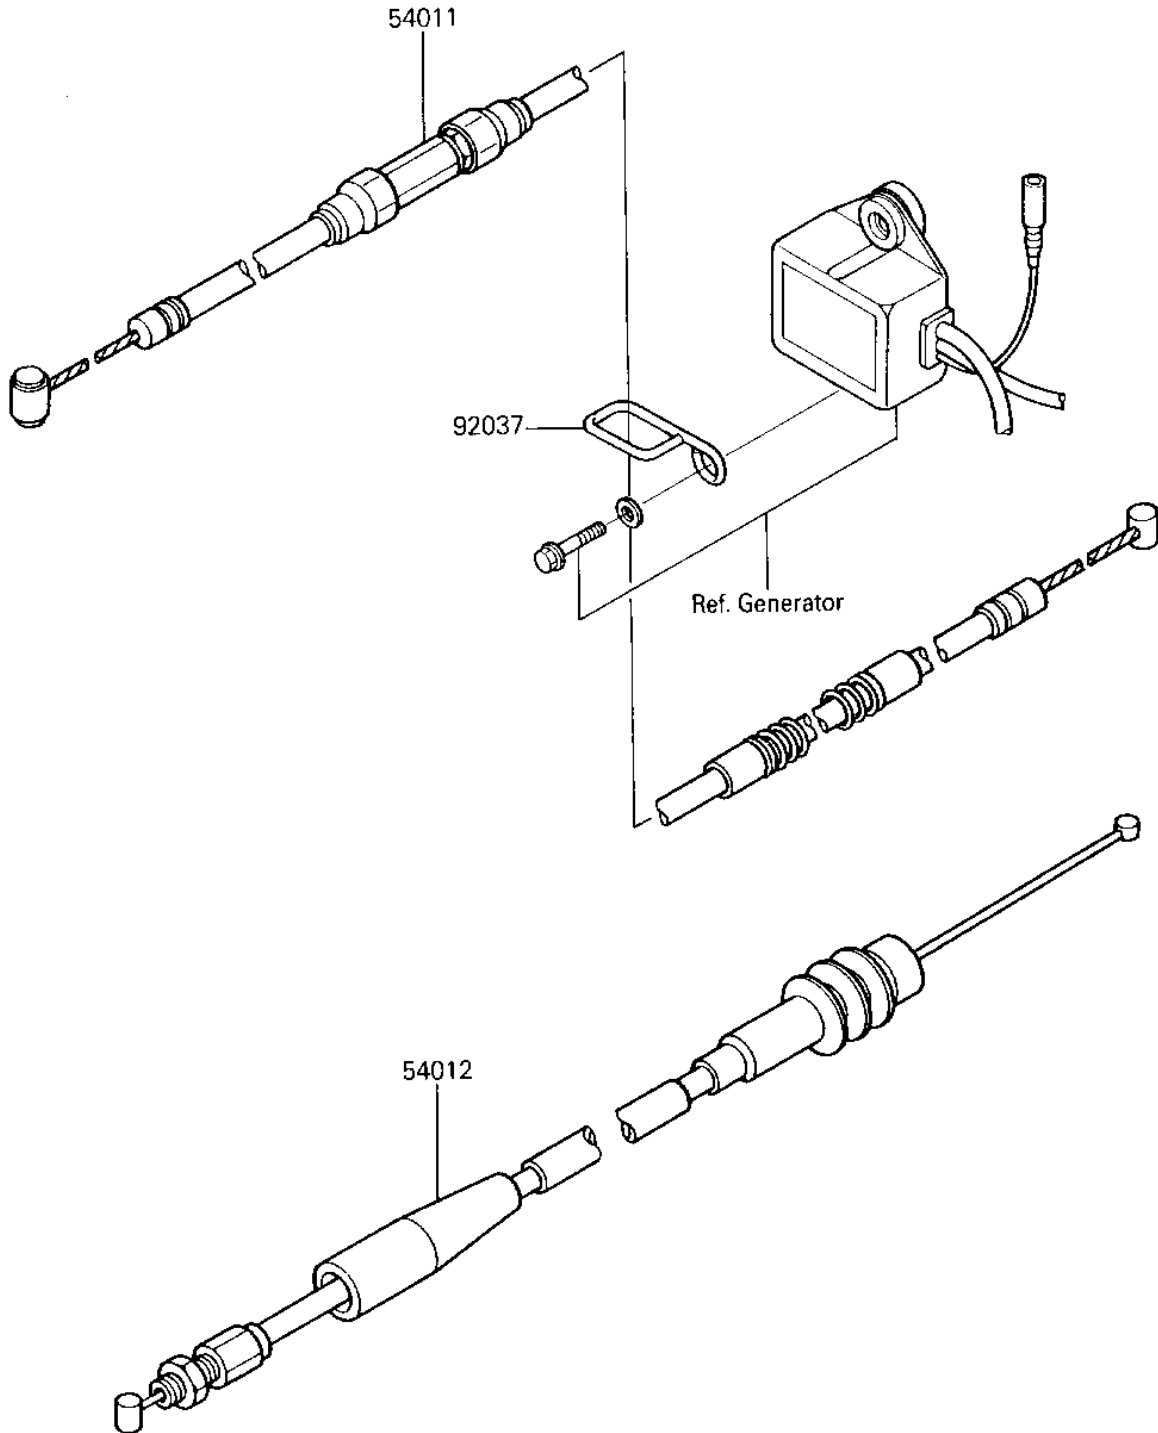

1986 Tecate PARTS DIAGRAM

CABLES

F2540-0255

1986 Tecate PARTS LIST

CABLES

ITEM NAME	PART NUMBER	QUANTITY
CABLE-CLUTCH (Ref # 54011)	54011-1240	1
CABLE-THROTTLE (Ref # 54012)	54012-1290	1
CLAMP (Ref # 92037)	92037-1275	1