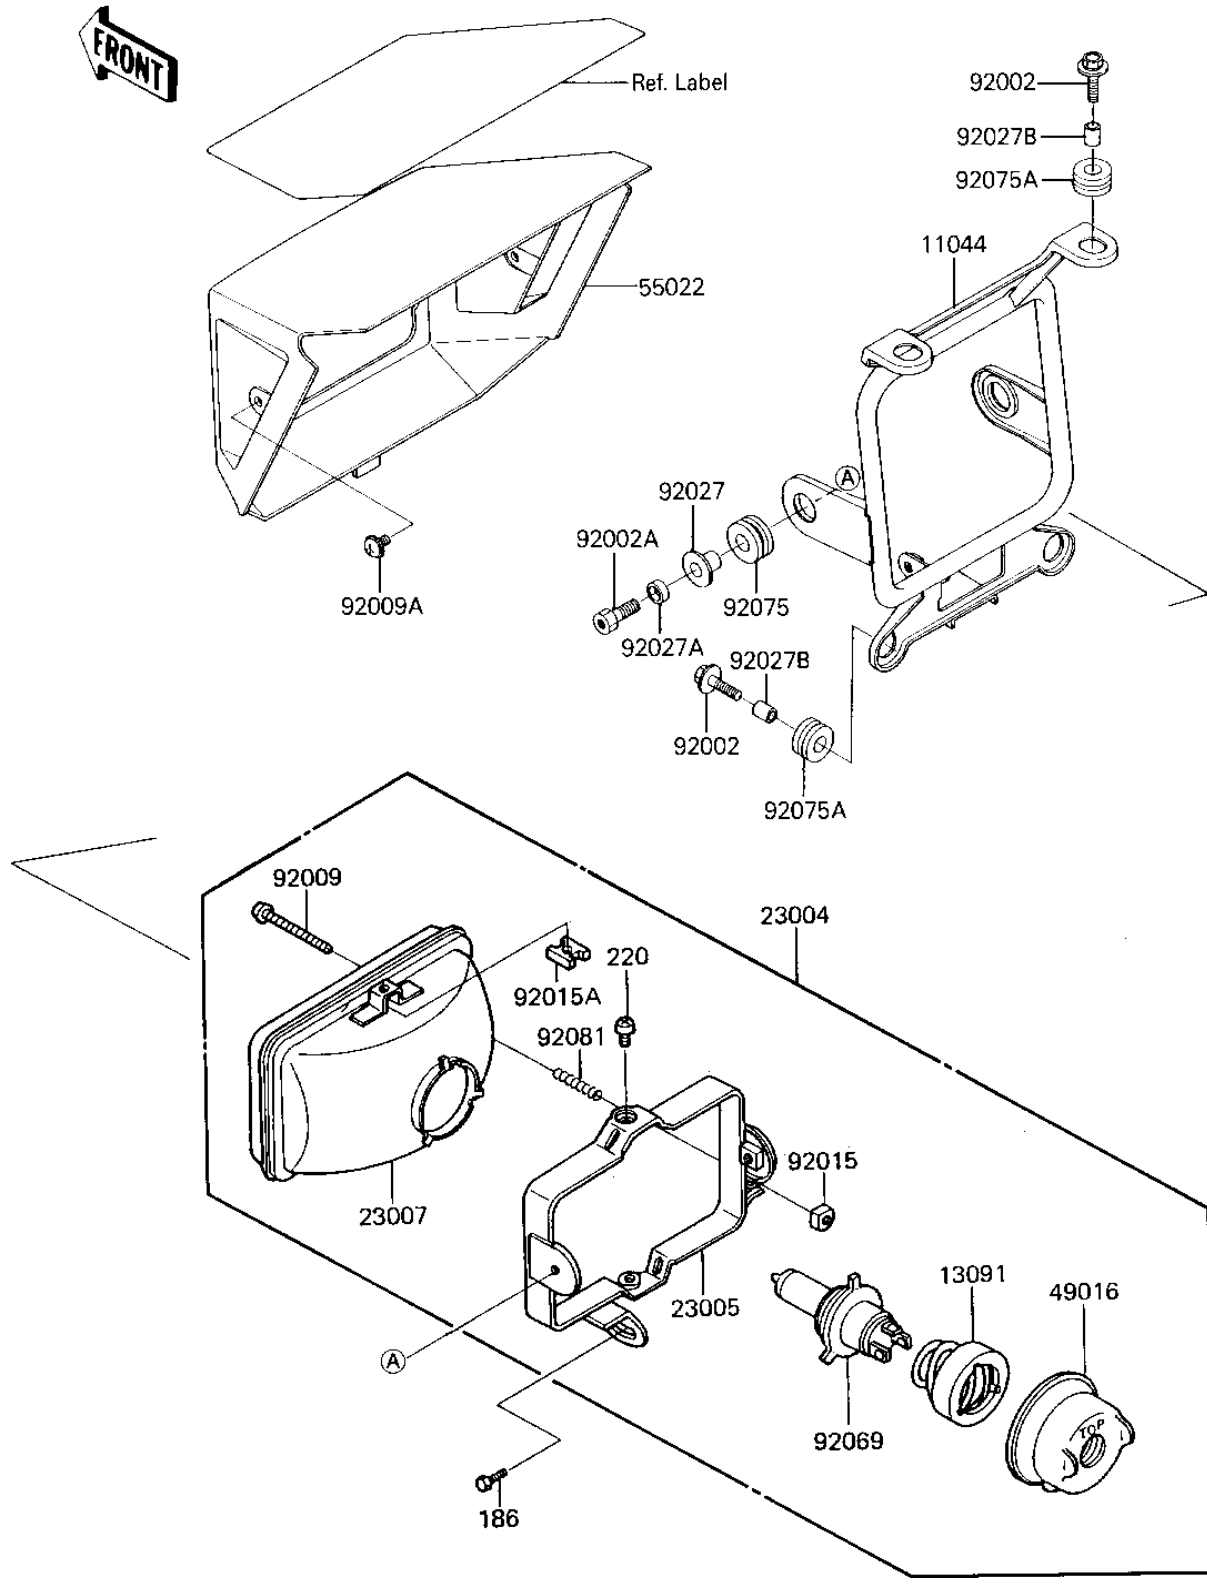

1986 Tecate PARTS DIAGRAM

HEADLIGHT

1-2 / 10-VZ37

1986 Tecate PARTS LIST

HEADLIGHT

ITEM NAME	PART NUMBER	QUANTITY
BRACKET,HEAD LAMP (Ref # 11044)	11044-1551	1
HOLDER,SOCKET (Ref # 13091)	13091-1558	1
LAMP-HEAD (Ref # 23004)	23004-1251	1
BODY-COMP-HEAD LAMP (Ref # 23005)	23005-1052	1
LENS-COMP,HEAD LAMP (Ref # 23007)	23007-1174	1
COVER-SEAL,SOCKET (Ref # 49016)	49016-1037	1
COVER-HEAD (Ref # 55022)	55022-1053-6W	1
BOLT,6X25 (Ref # 92002)	92002-1137	4
BOLT (Ref # 92002A)	92002-1754	2
SCREW,FOCUS ADJUSTING (Ref # 92009)	92009-1065	1
SCREW,6X8 (Ref # 92009A)	92009-1294	2
NUT,4MM (Ref # 92015)	23020-018	1
NUT,5MM (Ref # 92015A)	92015-1354	2
COLLAR,FUEL TANK FITT (Ref # 92027)	92027-1134	2
COLLAR,8.2X13X6 (Ref # 92027A)	92027-1565	2
COLLAR,REAR FENDER (Ref # 92027B)	92027-162	4
BULB,12V-60/55W (Ref # 92069)	92069-1002	1
DAMPER (Ref # 92075)	92160-1007	2
DAMPER RUBBER,RR FENR (Ref # 92075A)	92075-209	4
SPRING FOCUS ADJUST (Ref # 92081)	23014-005	1
BOLT (Ref # 186)	186B0614	1
SCREW PAN HEAD 5X8 (Ref # 220)	220B0508	2