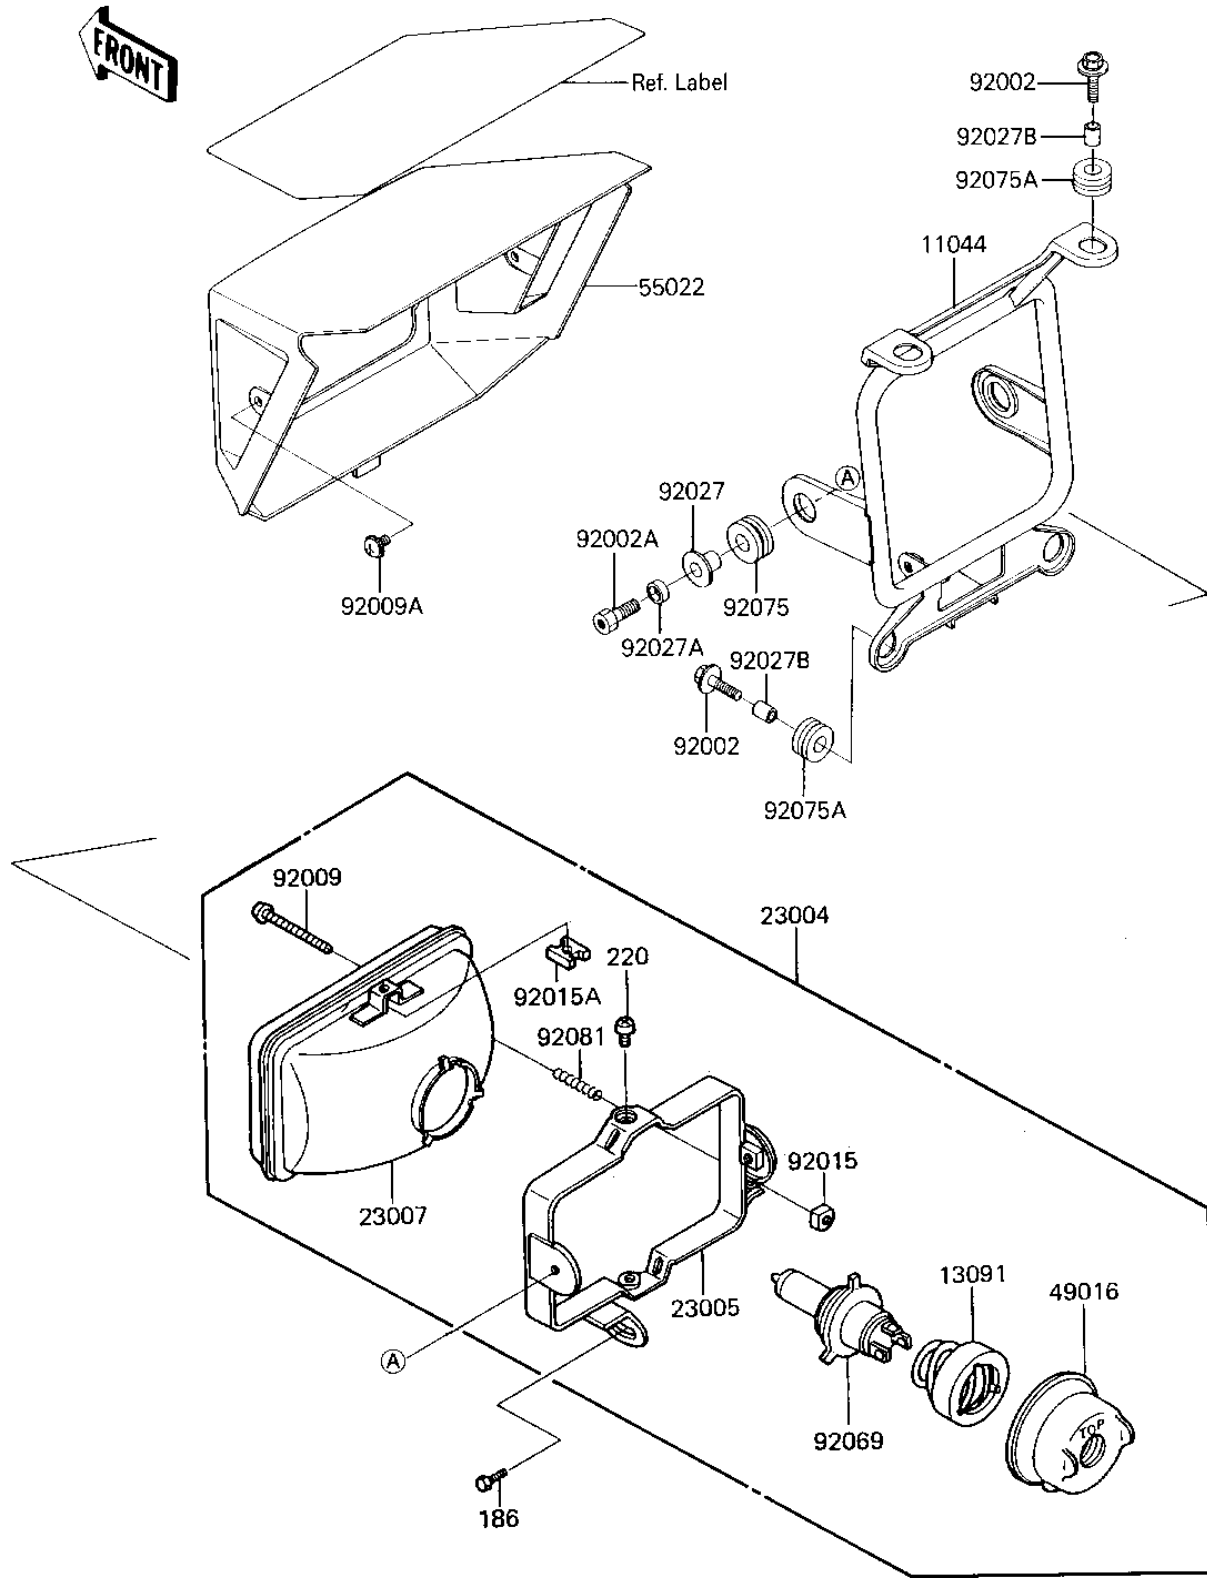

1986 Tecate PARTS DIAGRAM

HEADLIGHT

1 2 / 10-VZJ7

1986 Tecate PARTS LIST

HEADLIGHT

ITEM NAME	PART NUMBER	QUANTITY
BRACKET,HEAD LAMP (Ref # 11044)	11044-1551	1
HOLDER,SOCKET (Ref # 13091)	13091-1558	1
LAMP-HEAD (Ref # 23004)	23004-1251	1
BODY-COMP-HEAD LAMP (Ref # 23005)	23005-1052	1
LENS-COMP,HEAD LAMP (Ref # 23007)	23007-1174	1
COVER-SEAL,SOCKET (Ref # 49016)	49016-1037	1
COVER-HEAD (Ref # 55022)	55022-1053-6W	1
BOLT,6X25 (Ref # 92002)	92002-1137	4
BOLT (Ref # 92002A)	92002-1754	2
SCREW,FOCUS ADJUSTING (Ref # 92009)	92009-1065	1
SCREW,6X8 (Ref # 92009A)	92009-1294	2
NUT,4MM (Ref # 92015)	23020-018	1
NUT,5MM (Ref # 92015A)	92015-1354	2
COLLAR,FUEL TANK FITT (Ref # 92027)	92027-1134	2
COLLAR,8.2X13X6 (Ref # 92027A)	92027-1565	2
COLLAR,REAR FENDER (Ref # 92027B)	92027-162	4
BULB,12V-60/55W (Ref # 92069)	92069-1002	1
DAMPER (Ref # 92075)	92160-1007	2
DAMPER RUBBER,RR FENR (Ref # 92075A)	92075-209	4
SPRING FOCUS ADJUST (Ref # 92081)	23014-005	1
BOLT (Ref # 186)	186B0614	1
SCREW PAN HEAD 5X8 (Ref # 220)	220B0508	2