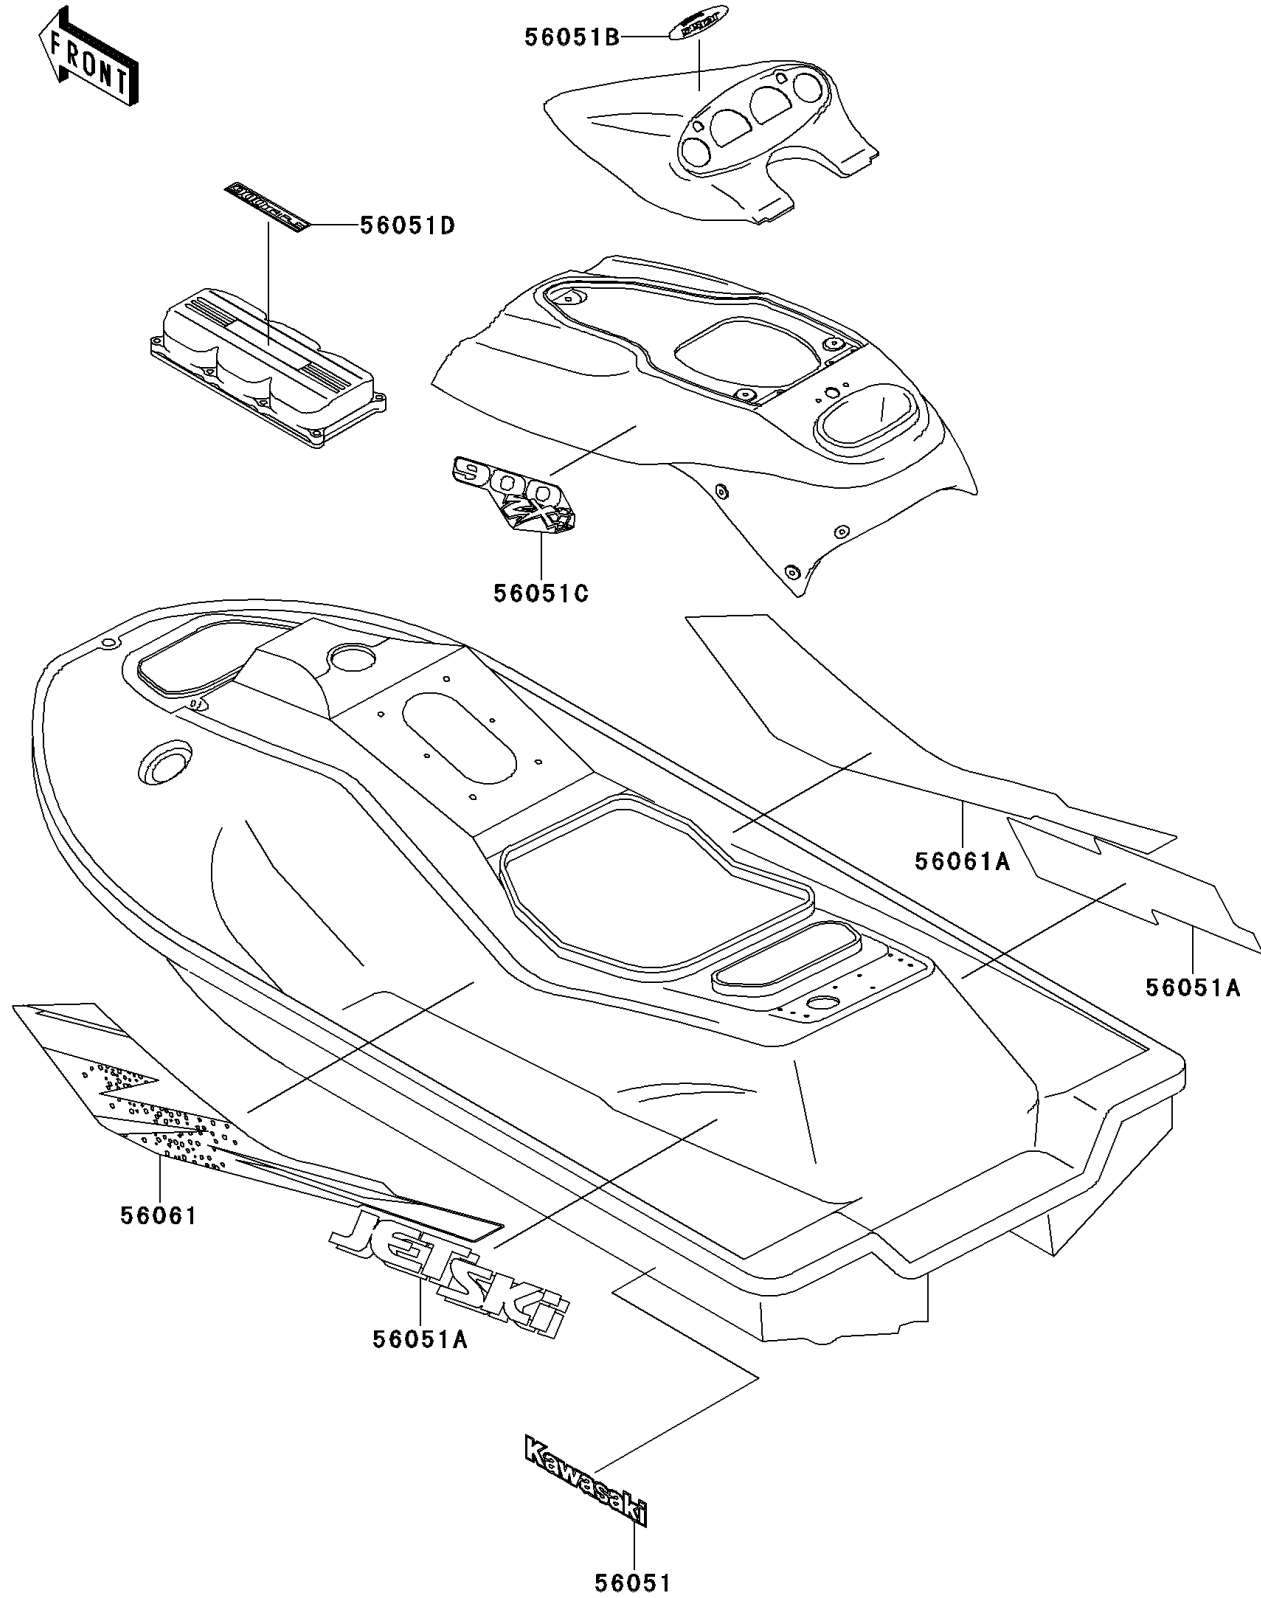

1996 900 ZXi PARTS DIAGRAM

Decals(JH900-A2)

F3880B

1996 900 ZXi PARTS LIST

Decals(JH900-A2)

ITEM NAME	PART NUMBER	QUANTITY
MARK,DECK,KAWASAKI (Ref # 56051)	56051-3728	2
MARK,DECK,JET SKI (Ref # 56051A)	56051-3729	2
MARK,METER COVER,JET SKI (Ref # 56051B)	56051-3735	1
MARK,HANDLE COVER,900 ZXI (Ref # 56051C)	56051-3738	2
MARK,900 TRIPLE (Ref # 56051D)	56051-3743	1
PATTERN,DECK,LH (Ref # 56061)	56061-3770	1
PATTERN,DECK,RH (Ref # 56061A)	56061-3771	1